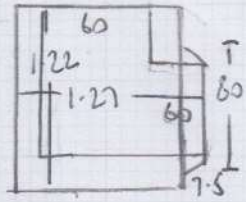

Job No: F27500
Name: MARIN
Address: GRIFFIN, HOLLANDS
TW8 0DZ
Tel:
Sheet: 1 OF 1

RISER 13
5 STRS 80x57 (UNUSUAL SHAPE)

6 STRS 80x57 (UNUSUAL SHAPE)
TO LOWER FLOOR

RUNNER 60cm

COTSWOLD TENILESBUURY RIB

* PLEASE CUT DOWN STRAIGHTS
TO LANDING TO 60cm + RUNNERS
MATCH UP RIB DESIGN *

CALIBRA 3026 TAPE