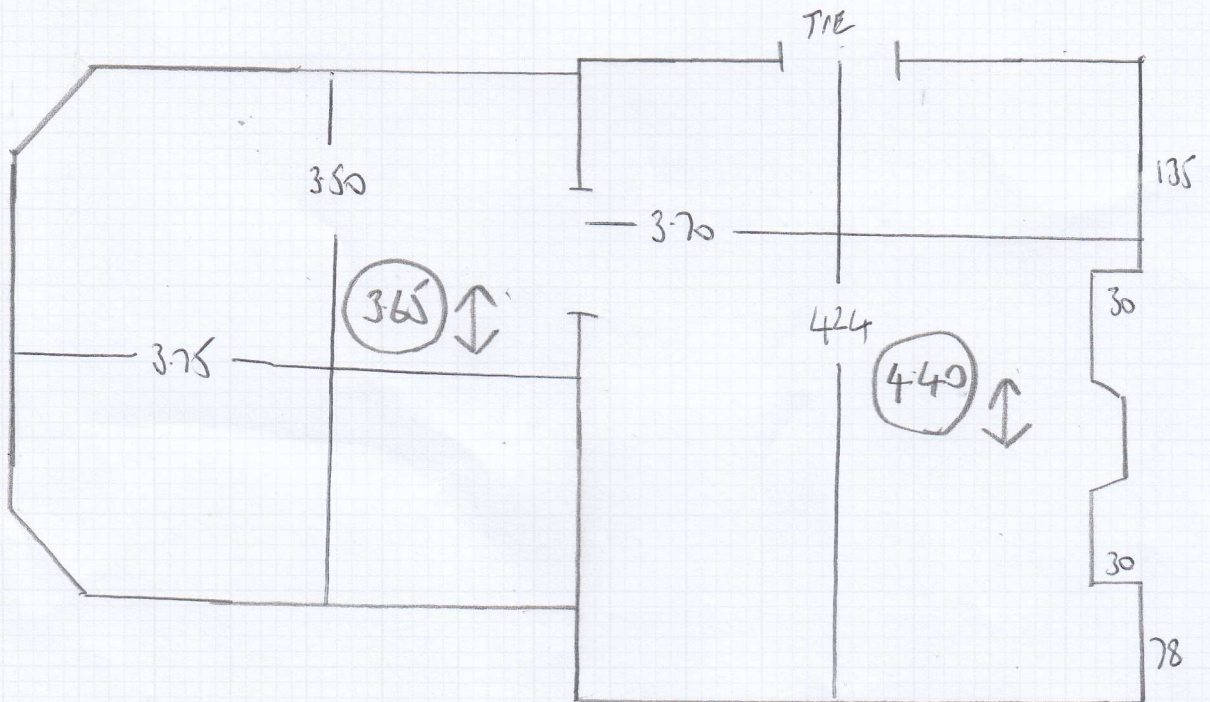

mrcarpet  
 Job No: F27515  
 Name: ROGE  
 Address: 35 WILDERMAR MANIONS  
 WILDERMAR AVENUE SW6 SLB  
 Tel:  
 Sheet: 1 of 1

WAVEKEY CLEARANCE  
449 POLAR

365m  
 440m  
 ———  
 805m x 400m