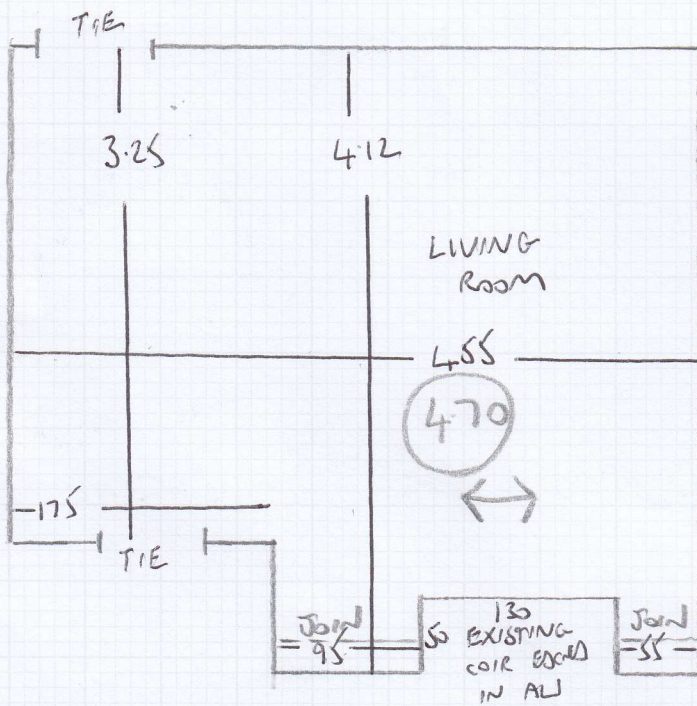

Job No: F27522  
 Name: WILLIS  
 Address: FLAT 4, 41 KEMPSTON GARDENS  
 SWS 9LA  
 Tel:  
 Sheet: 1 of 1

2.10  
 4.70  
 2.90  

---

 9.70 x 4.00  
 = 38.8m<sup>2</sup>