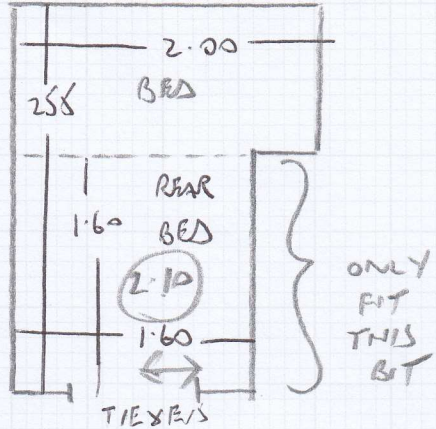

Job No: F27522  
 Name: WILLIS  
 Address: FLAT 4, 41 KEMPSTON GARDENS  
 SWS 9LA  
 Tel:  
 Sheet: 1 of 1

2.10  
 4.70  
 2.90  

---

 9.70 x 4.00  
 = 38.8m<sup>2</sup>