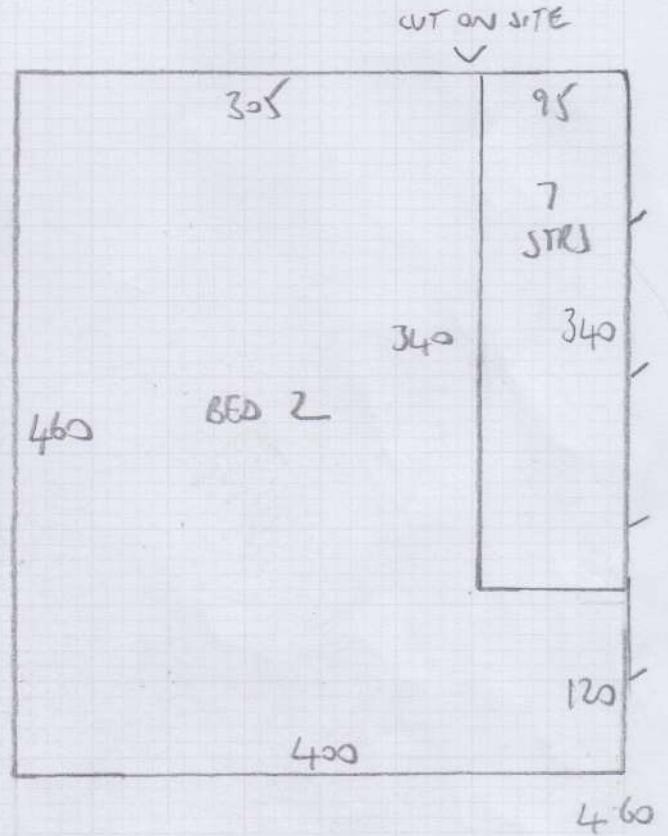

Job No: F27823
 Name: ISSAIANS
 Address: 33 CRAWLEY MEWS
 SW1 3BT
 Tel:
 Sheet: 1 OF 2

9.30 PLAN
 4.60 PLAN
 13.90m x 4.00m = 55.6m²

WOOL HORIZON
 FRONTIER

(S) X = SEAM DOORWAYS

Job No: F27523
Name: ISSAIANS
Address: 33 CRANLEY MEWS
SW7 3BY

FIRST FLOOR

Tel:
Sheet: 2 of 2