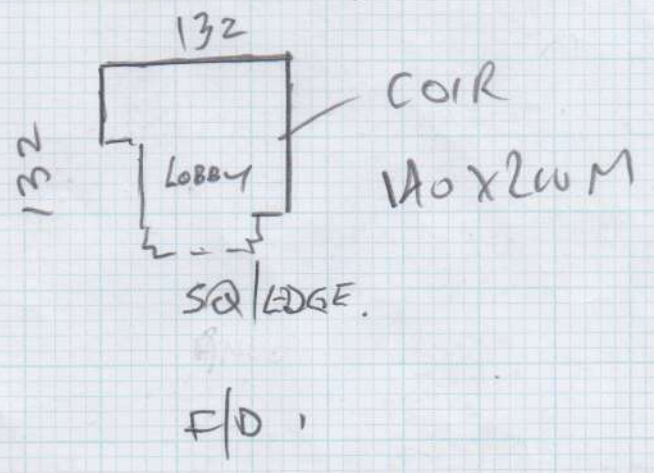

Job No: F1201527
 Name: ASM CAPITAL LTD
 Address: Flat 5
 1-8 Ashburn Court
 Tel: SW17 0DG
 Sheet: 1 of 3

FINEWOOD
 NFLO-502
 600 x 10

Plan 720 x 400m
 BED 360 x 400m

10.80 x 400m

Job No: F270527
Name: ASM CAPITAL LTD
Address: FLATS
7-8 ASHBURN GONS
SW74DG
Tel:
Sheet: 2 of 3

Job No: F27527
Name: ASH CAPITAL LTD
Address: FLATS,
7-8 ASUBURN Gdns
SW7 4DG
Tel:
Sheet: 3 of 3

6 @ 45 x 81

UNDERFLOOR HEATING.