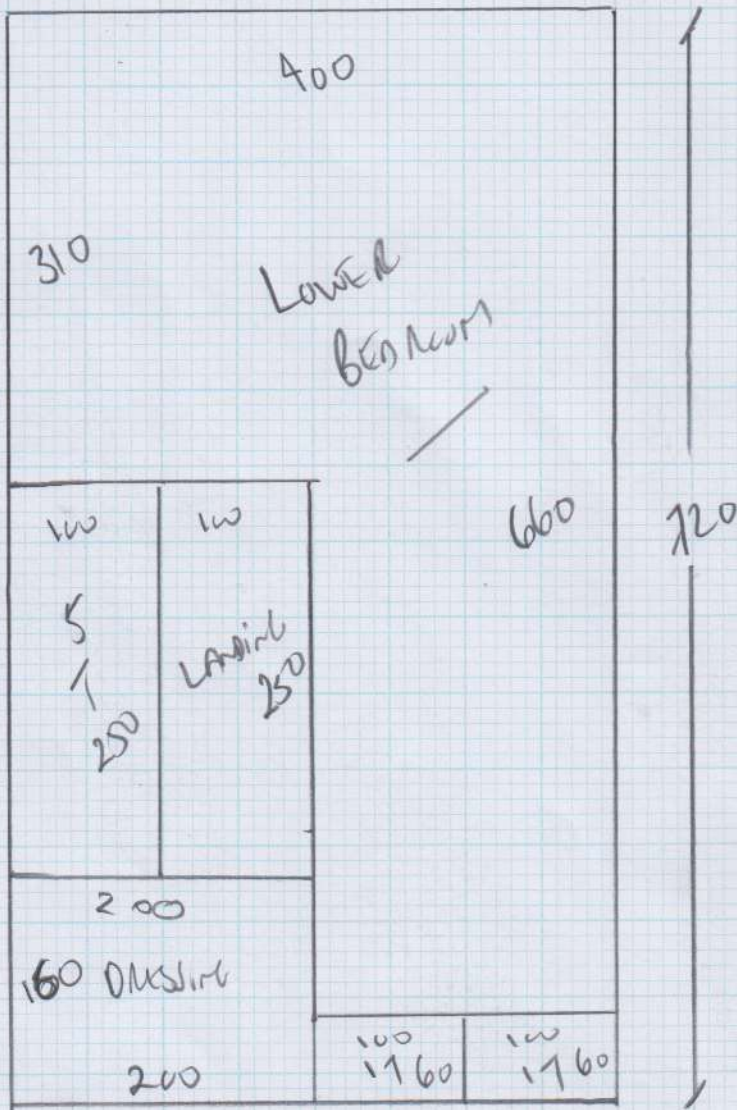

Job No: F1201527
 Name: ASM CAPITAL LTD
 Address: Flat 5
 1-8 Ashburn Court
 Tel: SW17 0DG
 Sheet: 1 of 3

FINEWOOD
 NFLO-502
 600 x 10

Plan 720 x 400m
 BED 360 x 400m

10.80 x 400m

Job No: F270527
Name: ASM CAPITAL LTD
Address: FLATS
7-8 ASHBURN GONS
SW74DG
Tel:
Sheet: 2 of 3

Job No: F27527
Name: ASH CAPITAL LTD
Address: FLATS,
7-8 ASUBURN Gdns
SW7 4DG
Tel:
Sheet: 3 of 3

6 @ 45 x 81

UNDERFLOOR HEATING.