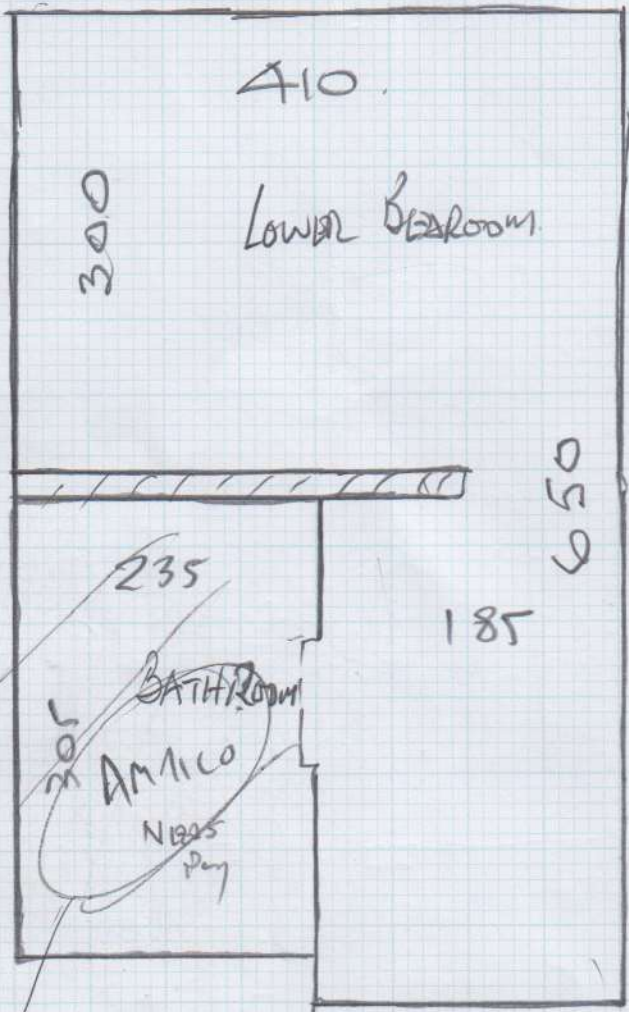

Job No: F1201527
 Name: ASM CAPITAL LTD
 Address: Flat 5
 1-8 Ashburn Court
 Tel: SW17 0DG
 Sheet: 1 of 3

FINEWOOD
 NFLO-502
 600 x 10

Plan 720 x 400m
 BED 360 x 400m

10.80 x 400m

Job No: F270527
Name: ASM CAPITAL LTD
Address: FLATS
7-8 ASHBURN GONS
SW74DG
Tel:
Sheet: 2 of 3

Job No: F27527
Name: ASH CAPITAL LTD
Address: FLATS,
7-8 ASUBURN Gdns
SW7 4DG
Tel:
Sheet: 3 of 3

6 @ 45 x 81

UNDERFLOOR HEATING.