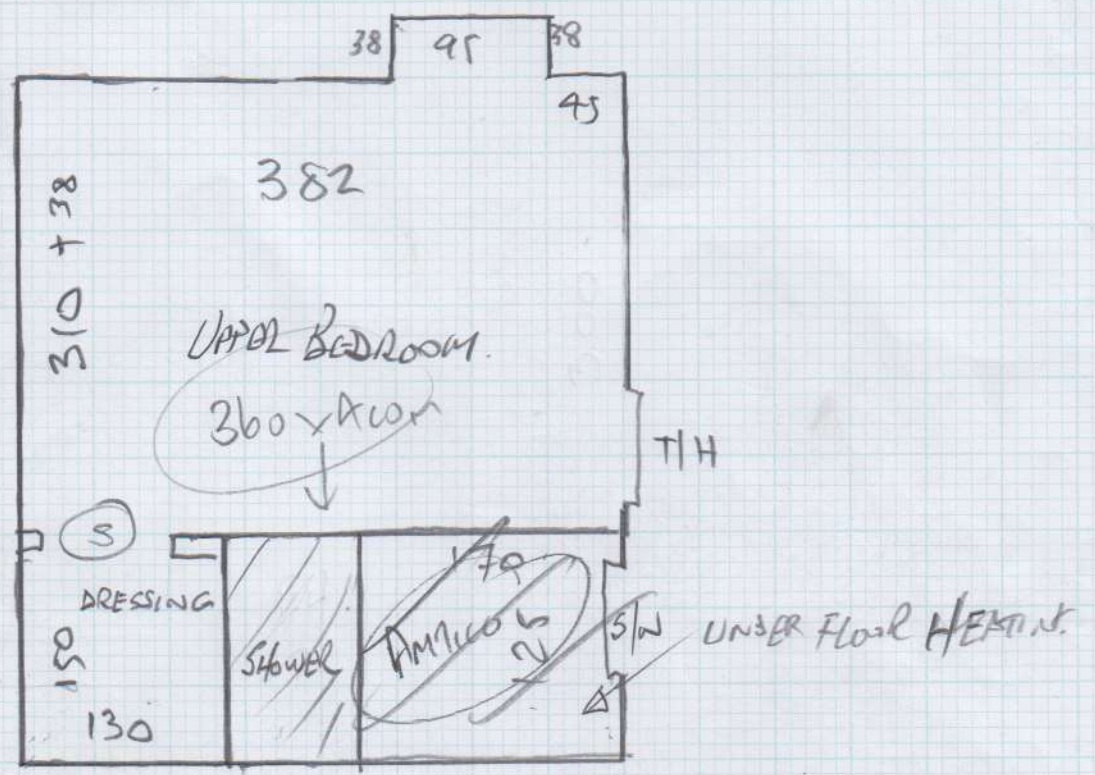

Job No: F1201527
 Name: ASM CAPITAL LTD
 Address: Flat 5
 1-8 Ashburn Court
 Tel: SW17 0DG
 Sheet: 1 of 3

FINEWOOD
 NFLO-502
 600 x 10

Plan 720 x 400m
 BED 360 x 400m

10.80 x 400m

Job No: F270527
Name: ASM CAPITAL LTD
Address: FLATS
7-8 ASHBURN GONS
SW74DG
Tel:
Sheet: 2 of 3

Job No: F27527
Name: ASH CAPITAL LTD
Address: FLATS,
7-8 ASUBURN Gdns
SW7 4DG
Tel:
Sheet: 3 of 3

6 @ 45 x 81

UNDERFLOOR HEATING.