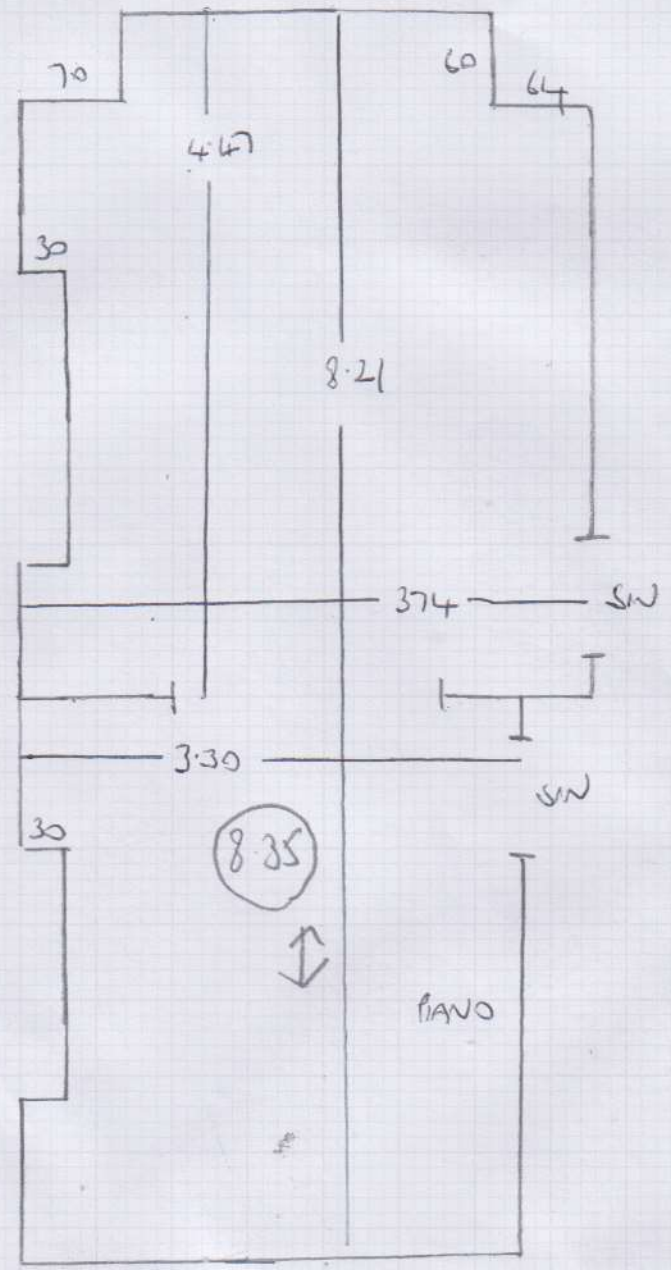

Job No: F27543
Name: FRYER
Address: 16 RINGMER AVENUE
SW6 5LW

Tel:
Sheet: 1 OF 1

GROUND FLOOR

YORK VELVET
(YOR - 227 PALE WALNUT)
8-35 X 4MTR