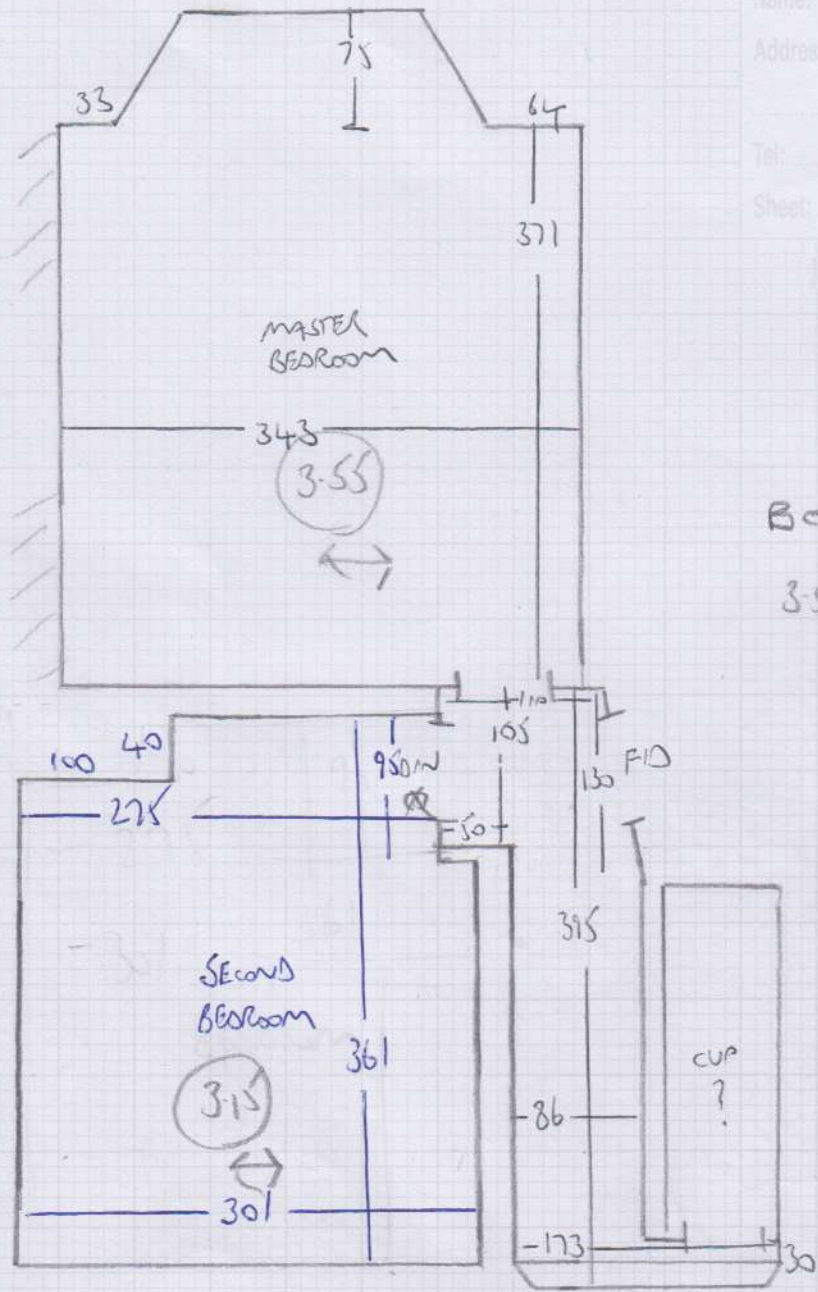

Job No: F27544
 Name: MURRAY
 Address: 7 CHALDON ROAD
 SW6 7NH
 Tel:
 Sheet: 1 of 2

BOSTON BOB-24
 3.55m x 5.00m
 = 17.75m²

BOSTON BOB-024 STEP 170 x 40

* CUT DOWN TO

HALL

Job No: F27544
Name: MURRAY
Address: 7 CHALSON ROAD
SW6 7NH

Tel:
Sheet: 2 OF 2