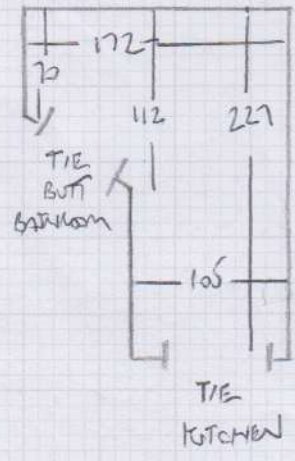

Job No: F27544
 Name: MURRAY
 Address: 7 CHALDON ROAD
 SW6 7NH
 Tel:
 Sheet: 1 of 2

BOSTON BOB-24
 3.55m x 5.00m
 = 17.75m²

BOSTON BOB-024 STEP 170 x 40

* CUT DOWN TO

HALL

Job No: F27544
Name: MURRAY
Address: 7 CHALSON ROAD
SW6 7NH