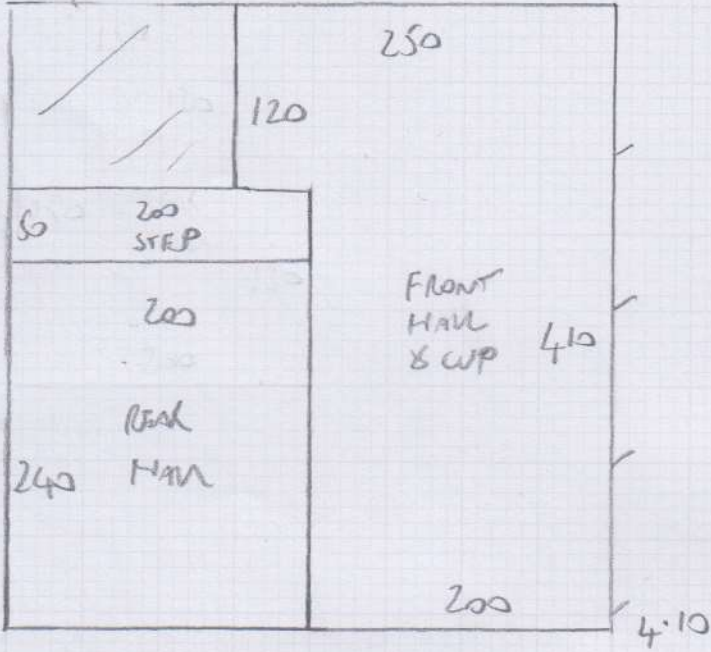

Job No: F27544
 Name: MURRAY
 Address: 7 CHALDON ROAD
 SW6 7NH
 Tel:
 Sheet: 1 of 2

BOSTON BOB-24
 3.55m x 5.00m
 = 17.75m²

BOSTON BOB-024 STEP 170 x 40

* CUT DOWN TO

HALL

Job No: F27544
Name: MURRAY
Address: 7 CHALSON ROAD
SW6 7NH

Tel:
Sheet: 2 OF 2