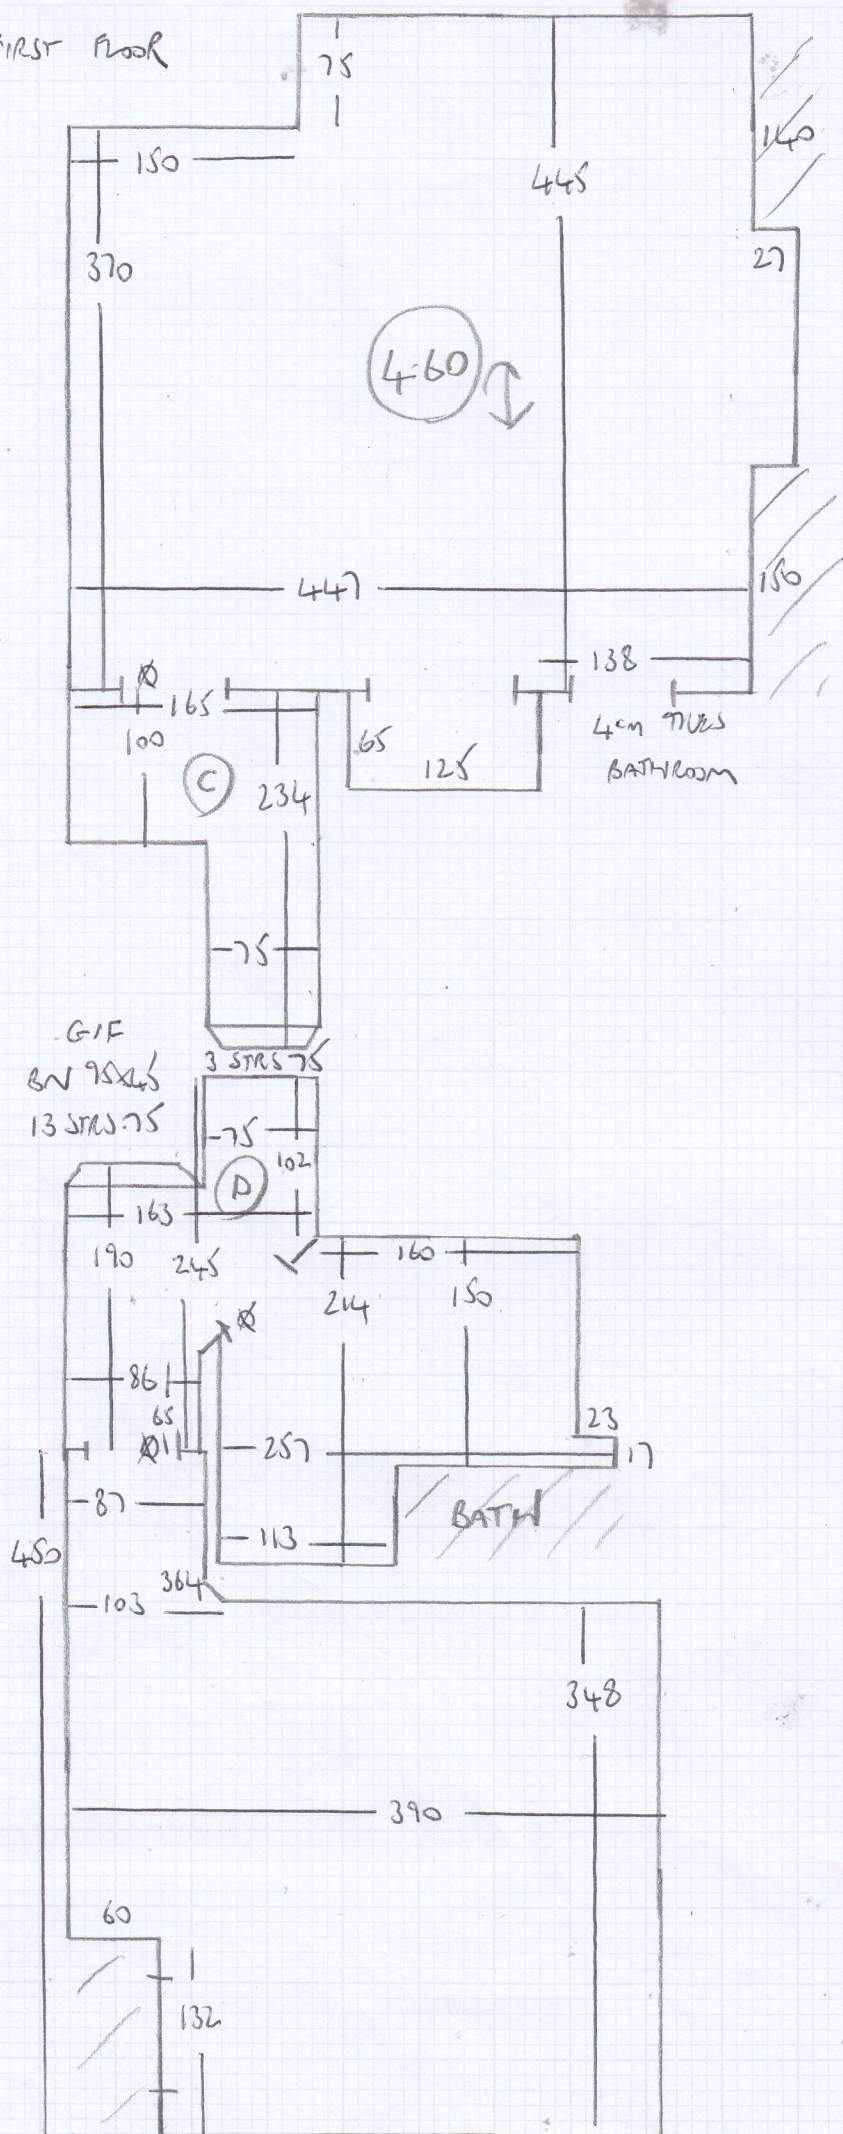

ALL AREAS

mrcarpet
 Job No: F27547
 Name: COCKCROFT
 Address: 5 CONNELL ROAD
 SW6 3TB
 Tel:
 Sheet: 1-4

FINELoop 498

4.60 - FIF FRONT BED

5.90

5.15

8.05

} CIP

CUT UNIT
 23.70M x 5.00M = 118.5M²

FINELoop 498

24.60 XS Low Coming IN.

Job No: F27547
 Name: COCKCROFT
 Address: 5 CANIGER ROAD
 SW6 3TB
 Tel:
 Sheet: 2-4

TOP FLOOR

mrcarpet
Job No: F27847
Name: COCKCROFT
Address: 5 CONIGER ROAD
SW6 3TB
Tel:
Sheet: 3-4

FIRST FLOOR

mrcarpet

Job No: F27547
 Name: COCKROFT
 Address: 5 CONIGER ROAD
 SW6 3TB

Tel:
 Sheet: 4-4