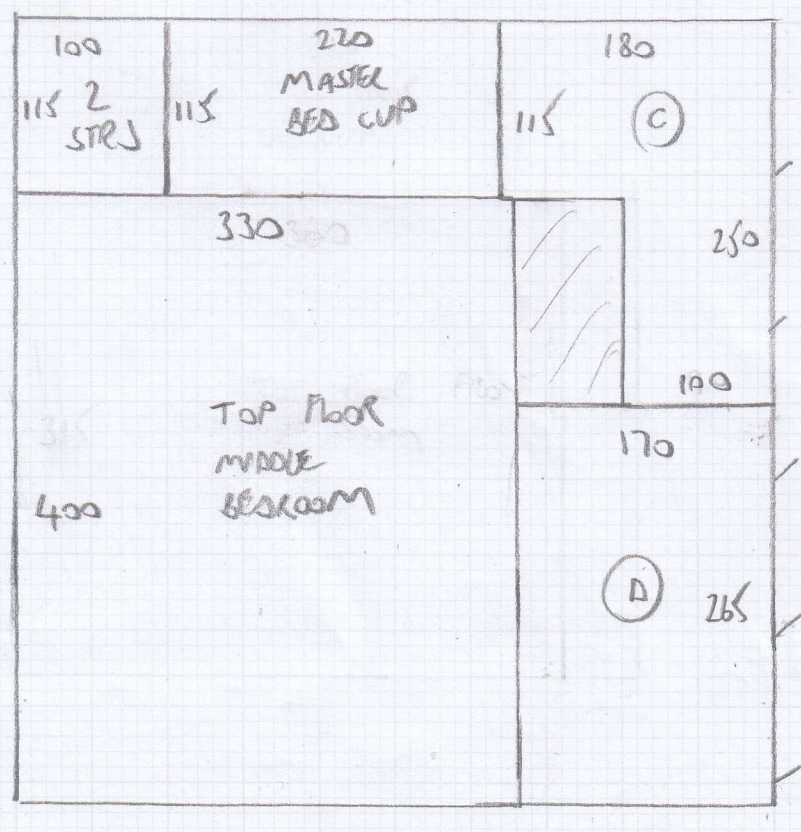

ALL AREAS

mrcarpet
 Job No: F27547
 Name: COCKCROFT
 Address: 5 CONNELL ROAD
 SW6 3TB
 Tel:
 Sheet: 1-4

FINELoop 498

4.60 - FIF FRONT BED

5.90

5.15

8.05

} CIP

CUT UNIT
 23.70M x 5.00M = 118.5M²

FINELoop 498

24.60 XS Low Coming IN.

Job No: F27547
 Name: COCKCROFT
 Address: 5 CANIGER ROAD
 SW6 3TB
 Tel:
 Sheet: 2-4

TOP FLOOR

mrcarpet
Job No: F27847
Name: COCKCROFT
Address: 5 CONIGER ROAD
SW6 3TB
Tel:
Sheet: 3-4

FIRST FLOOR

mrcarpet

Job No: F27547
 Name: COCKROFT
 Address: 5 CONIGER ROAD
 SW6 3TB

Tel:
 Sheet: 4-4