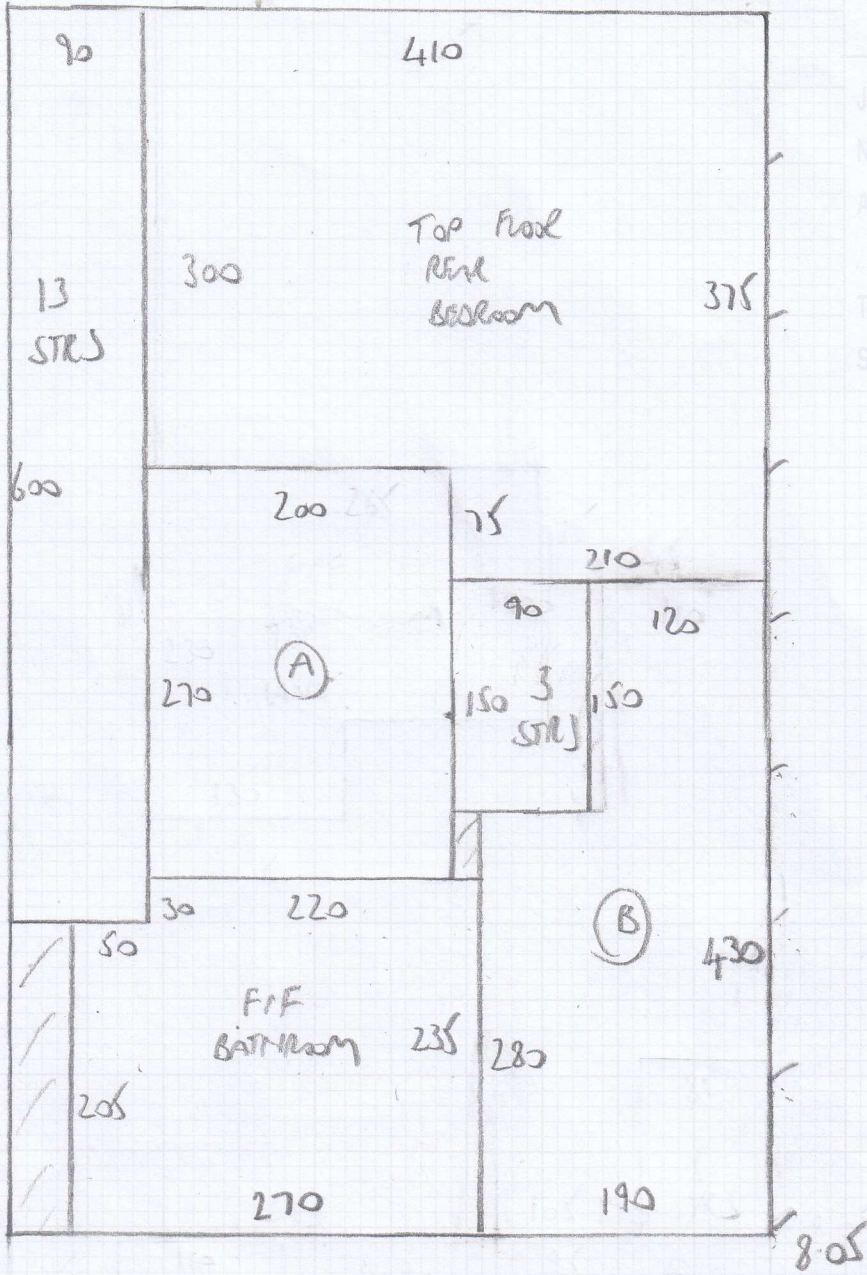

ALL AREAS

mrcarpet
 Job No: F27547
 Name: COCKCROFT
 Address: 5 CONNELL ROAD
 SW6 3TB
 Tel:
 Sheet: 1-4

FINELoop 498

4.60 - FIF FRONT BED

5.90

5.15

8.05

} CIP

CUT UNIT
 23.70M x 5.00M = 118.5M²

FINELoop 498

24.60 XS Low Coming IN.

Job No: F27547
 Name: COCKCROFT
 Address: 5 CANIGER ROAD
 SW6 3TB
 Tel:
 Sheet: 2-4

TOP FLOOR

mrcarpet
Job No: F27847
Name: COCKCROFT
Address: 5 CONIGER ROAD
SW6 3TB
Tel:
Sheet: 3-4

FIRST FLOOR

mrcarpet

Job No: F27547
 Name: COCKROFT
 Address: 5 CONIGER ROAD
 SW6 3TB

Tel:
 Sheet: 4-4