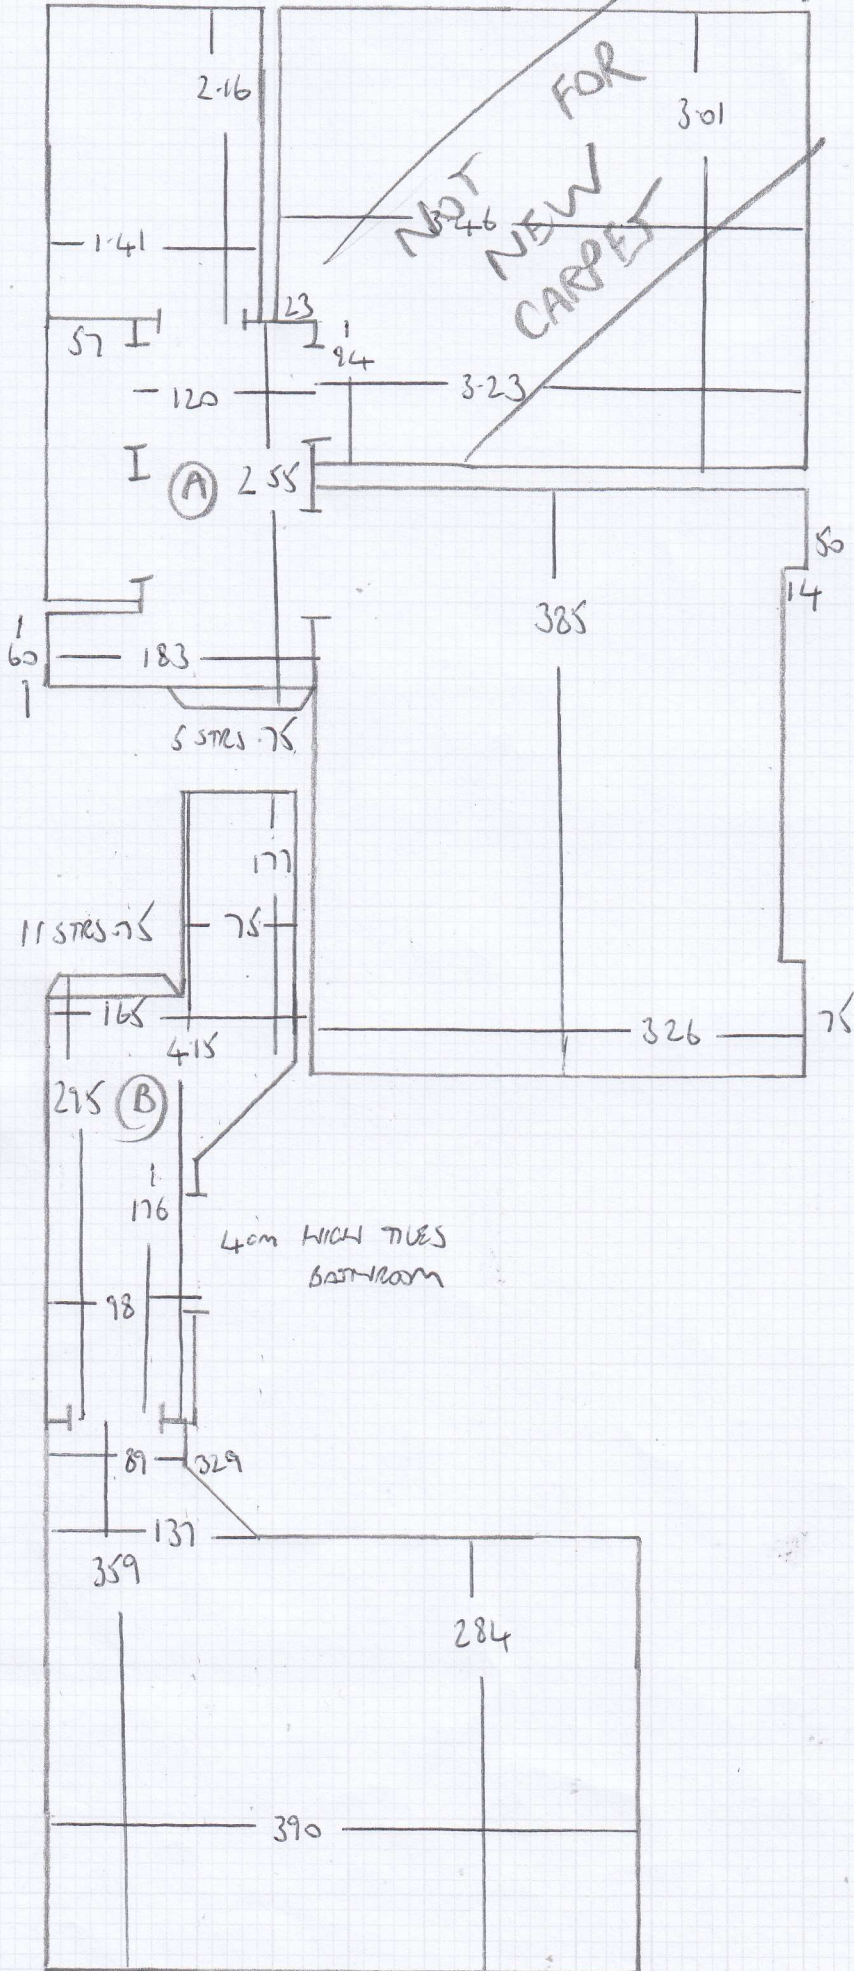

ALL AREAS

mrcarpet
 Job No: F27547
 Name: COCKCROFT
 Address: 5 CONNELL ROAD
 SW6 3TB
 Tel:
 Sheet: 1-4

FINELoop 498

4.60 - FIF FRONT BED

5.90

5.15

8.05

} CIP

CUT UNIT
 23.70M x 5.00M = 118.5M²

FINELoop 498

24.60 XS Low Coming IN.

Job No: F27547
 Name: COCKCROFT
 Address: 5 CANIGER ROAD
 SW6 3TB
 Tel:
 Sheet: 2-4

TOP FLOOR

mrcarpet
Job No: F27847
Name: COCKCROFT
Address: 5 CONIGER ROAD
SW6 3TB
Tel:
Sheet: 3-4

FIRST FLOOR

mrcarpet

Job No: F27547
 Name: COCKROFT
 Address: 5 CONIGER ROAD
 SW6 3TB

Tel:
 Sheet: 4-4