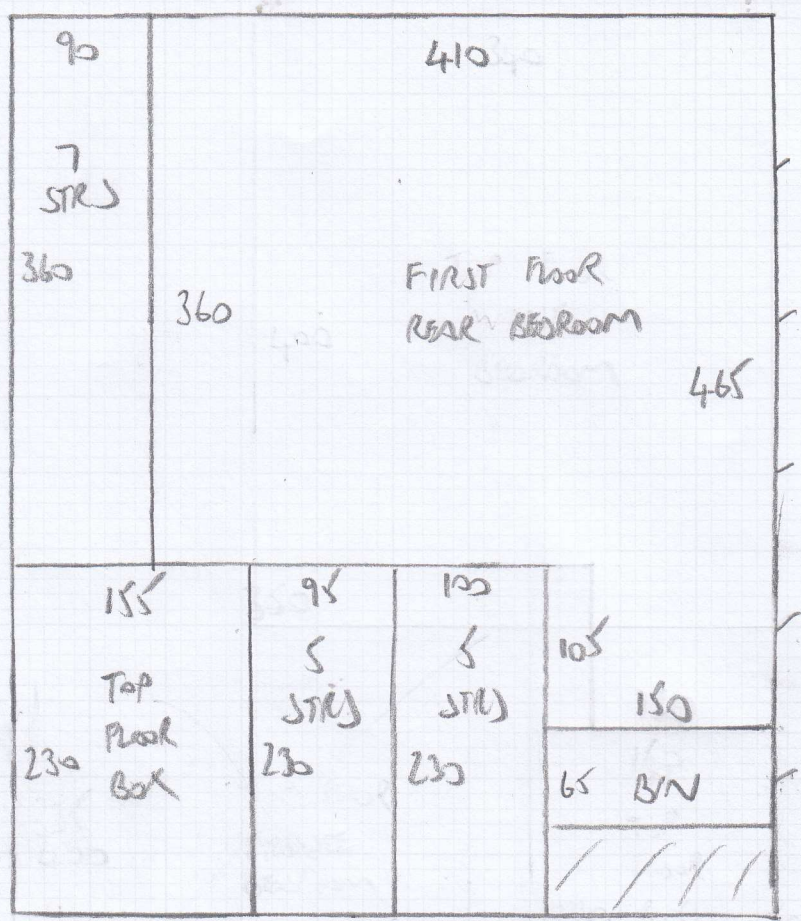

ALL AREAS

mrcarpet
 Job No: F27547
 Name: COCKCROFT
 Address: 5 CONNELL ROAD
 SW6 3TB
 Tel:
 Sheet: 1-4

FINELoop 498

4.60 - FIF FRONT BED

5.90

5.15

8.05

} CIP

CUT UNIT
 23.70M x 5.00M = 118.5M²

FINELoop 498

24.60 XS Low Coming IN.

Job No: F27547
 Name: COCKCROFT
 Address: 5 CANIGER ROAD
 SW6 3TB
 Tel:
 Sheet: 2-4

TOP FLOOR

mrcarpet
Job No: F27847
Name: COCKCROFT
Address: 5 CONIGER ROAD
SW6 3TB
Tel:
Sheet: 3-4

FIRST FLOOR

mrcarpet

Job No: F27547
 Name: COCKROFT
 Address: 5 CONIGER ROAD
 SW6 3TB

Tel:
 Sheet: 4-4