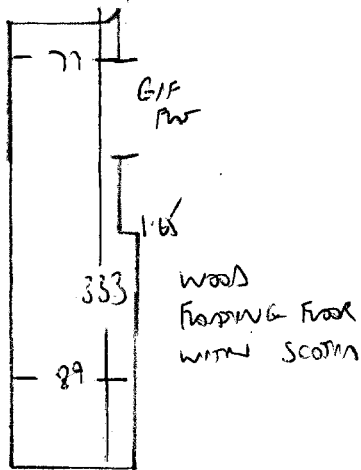

F27555

TYE

2A MABLETHORPE ROAD

SW6 6AH

13 STRS .70  
LINO & NOSINGS  
NOSINGS APPEAR ONLY  
SCREWED DOWN

F10

100	100	100	100
HALL	110 LAND	5 STRS	5 STRS
250	3 140 STRS	250	250

250