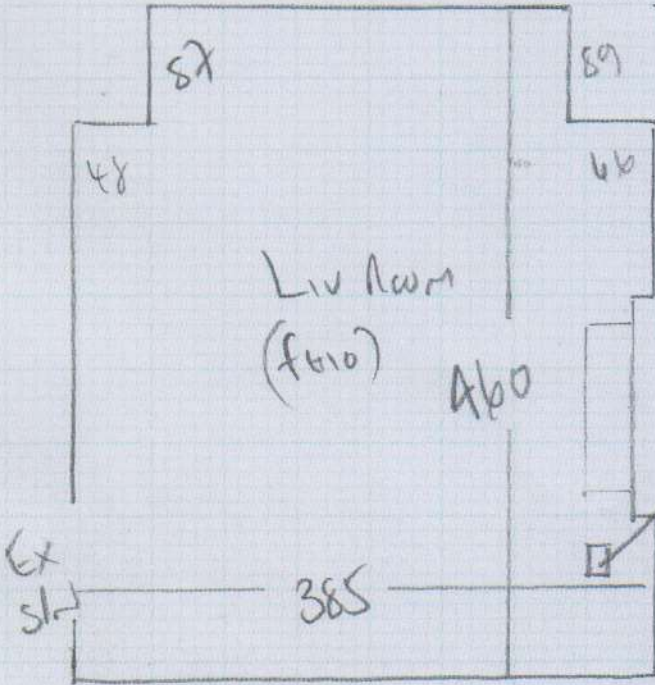

Box Room
7' x 9'6"

micarbel
F27SS7
~~F2307E~~
Job No.
Name: FISHY
Address: 422 Fulton Ave
Swb 610

Sheet: 1 of 1
BELGRAVE
BEL-S179
REED Colour 848
Lounge 425 x 400
Bog 380 x 400
855 x 400

Air vent
UNSCREW - fit carpet
+ Refit vent

Box Room
2-30 x 4MTR

BELGRAVE
BEL-S179

Remove skirting
Around Hearth!!
Fit linwood to Retain Gap
in floor + fit Grilles
+ Carpet Around HEARTH.

LARGE A Door where to move
Cient to Dismiss (Poss Move CARPET)