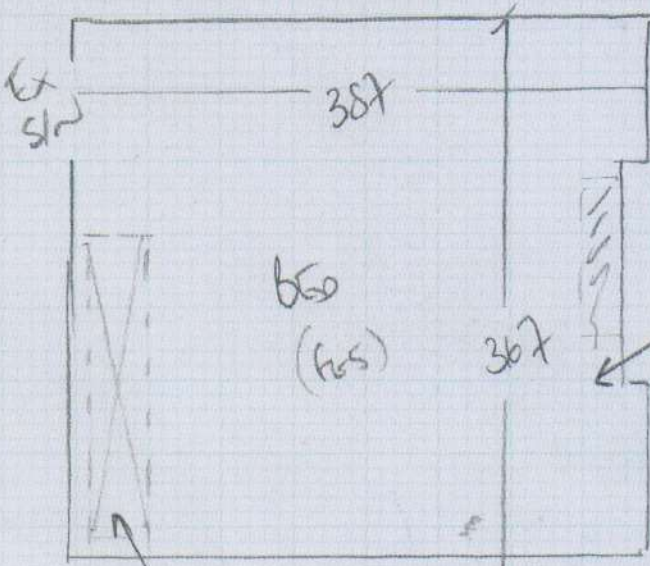

Box Room
7' x 9'6"

micarbel
F27SS7
~~F2307E~~
Job No.
Name: FISHY
Address: 422 Fulton Ave
Swb 610

Sheet: 1 of 1
BELGRAVE
BEL-S179
REED Colour 848
Lounge 425 x 400
Bog 380 x 400
855 x 400

Air vent
UNSCREW - fit carpet
+ Refit vent

Box Room
2-30 x 4MTR

BELGRAVE
BEL-S179

Remove skirting
Around Hearth!!
Fit linwood to Retain Gap
in floor + fit Grilles
+ Carpet Around HEARTH.

LARGE A Door where to move
Cient to Dismiss (Poss Move CARPET)