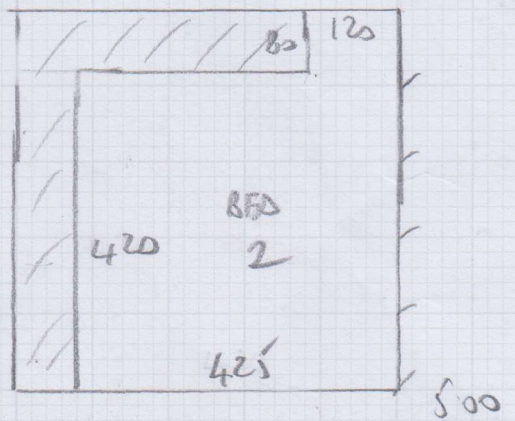

1/2 SCALE

REEF WR 100

15.25 PLAN
 7.10 PLAN
 5.00 PLAN

27.35M

mrcarpet
 Job No: F27552
 Name: SEYMOUR DIAMOND
 Address: 9 ALEXA COURT
 73 LEXHAM GARDENS W8 6JP
 Tel:
 Sheet: 1 OF 3

2 of 3

Job No: F27558
 Name: SETMORE DIAMOND
 Address: 9 ALEXA COURT
 73 LEXHAM GARDENS W8 6SF
 Tel:
 Sheet: 2 of 3

Job No: F27558
 Name: SEYMOUR DIAMOND
 Address: 9 ALEXA COURT
 73 LEXHAM COURT W8 6JP
 Tel: _____
 Sheet: 3 of 3