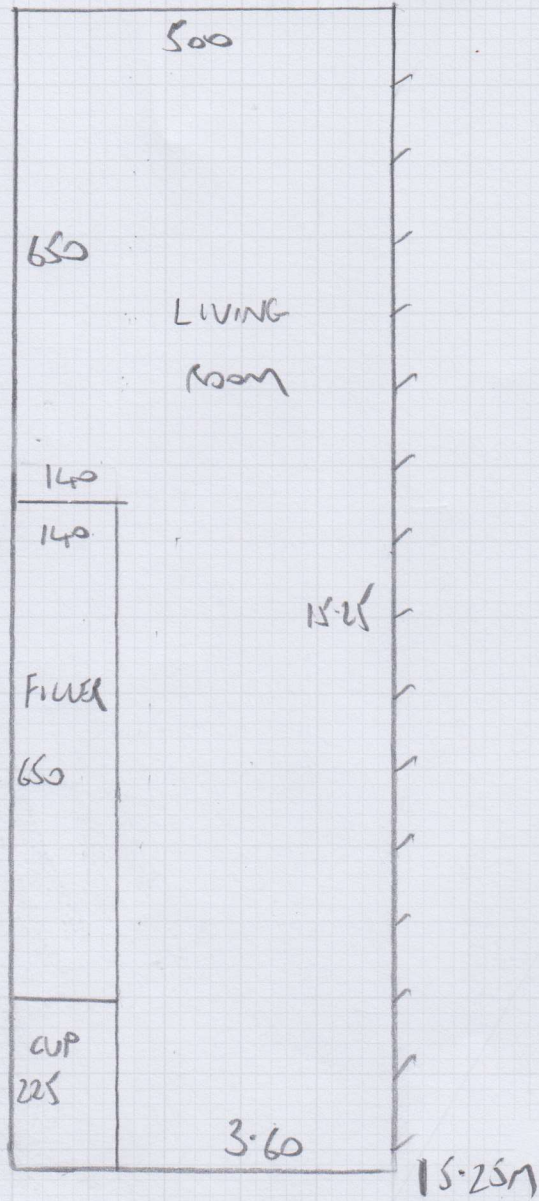

1/2 SCALE

REEF WR 100

15.25 PLAN
 7.10 PLAN
 5.00 PLAN

27.35M

mrcarpet
 Job No: F27552
 Name: SEYMOUR DIAMOND
 Address: 9 ALEXA COURT
 73 LEXHAM GARDENS W8 6JP
 Tel:
 Sheet: 1 OF 3

2 of 3

Job No: F27558
 Name: SETMORE DIAMOND
 Address: 9 ALEXA COURT
 73 LEXHAM GARDENS W8 6SF
 Tel:
 Sheet: 2 of 3

Job No: F27558
 Name: SEYMOUR DIAMOND
 Address: 9 ALEXA COURT
 73 LEXHAM COURT W8 6JP
 Tel: _____
 Sheet: 3 of 3