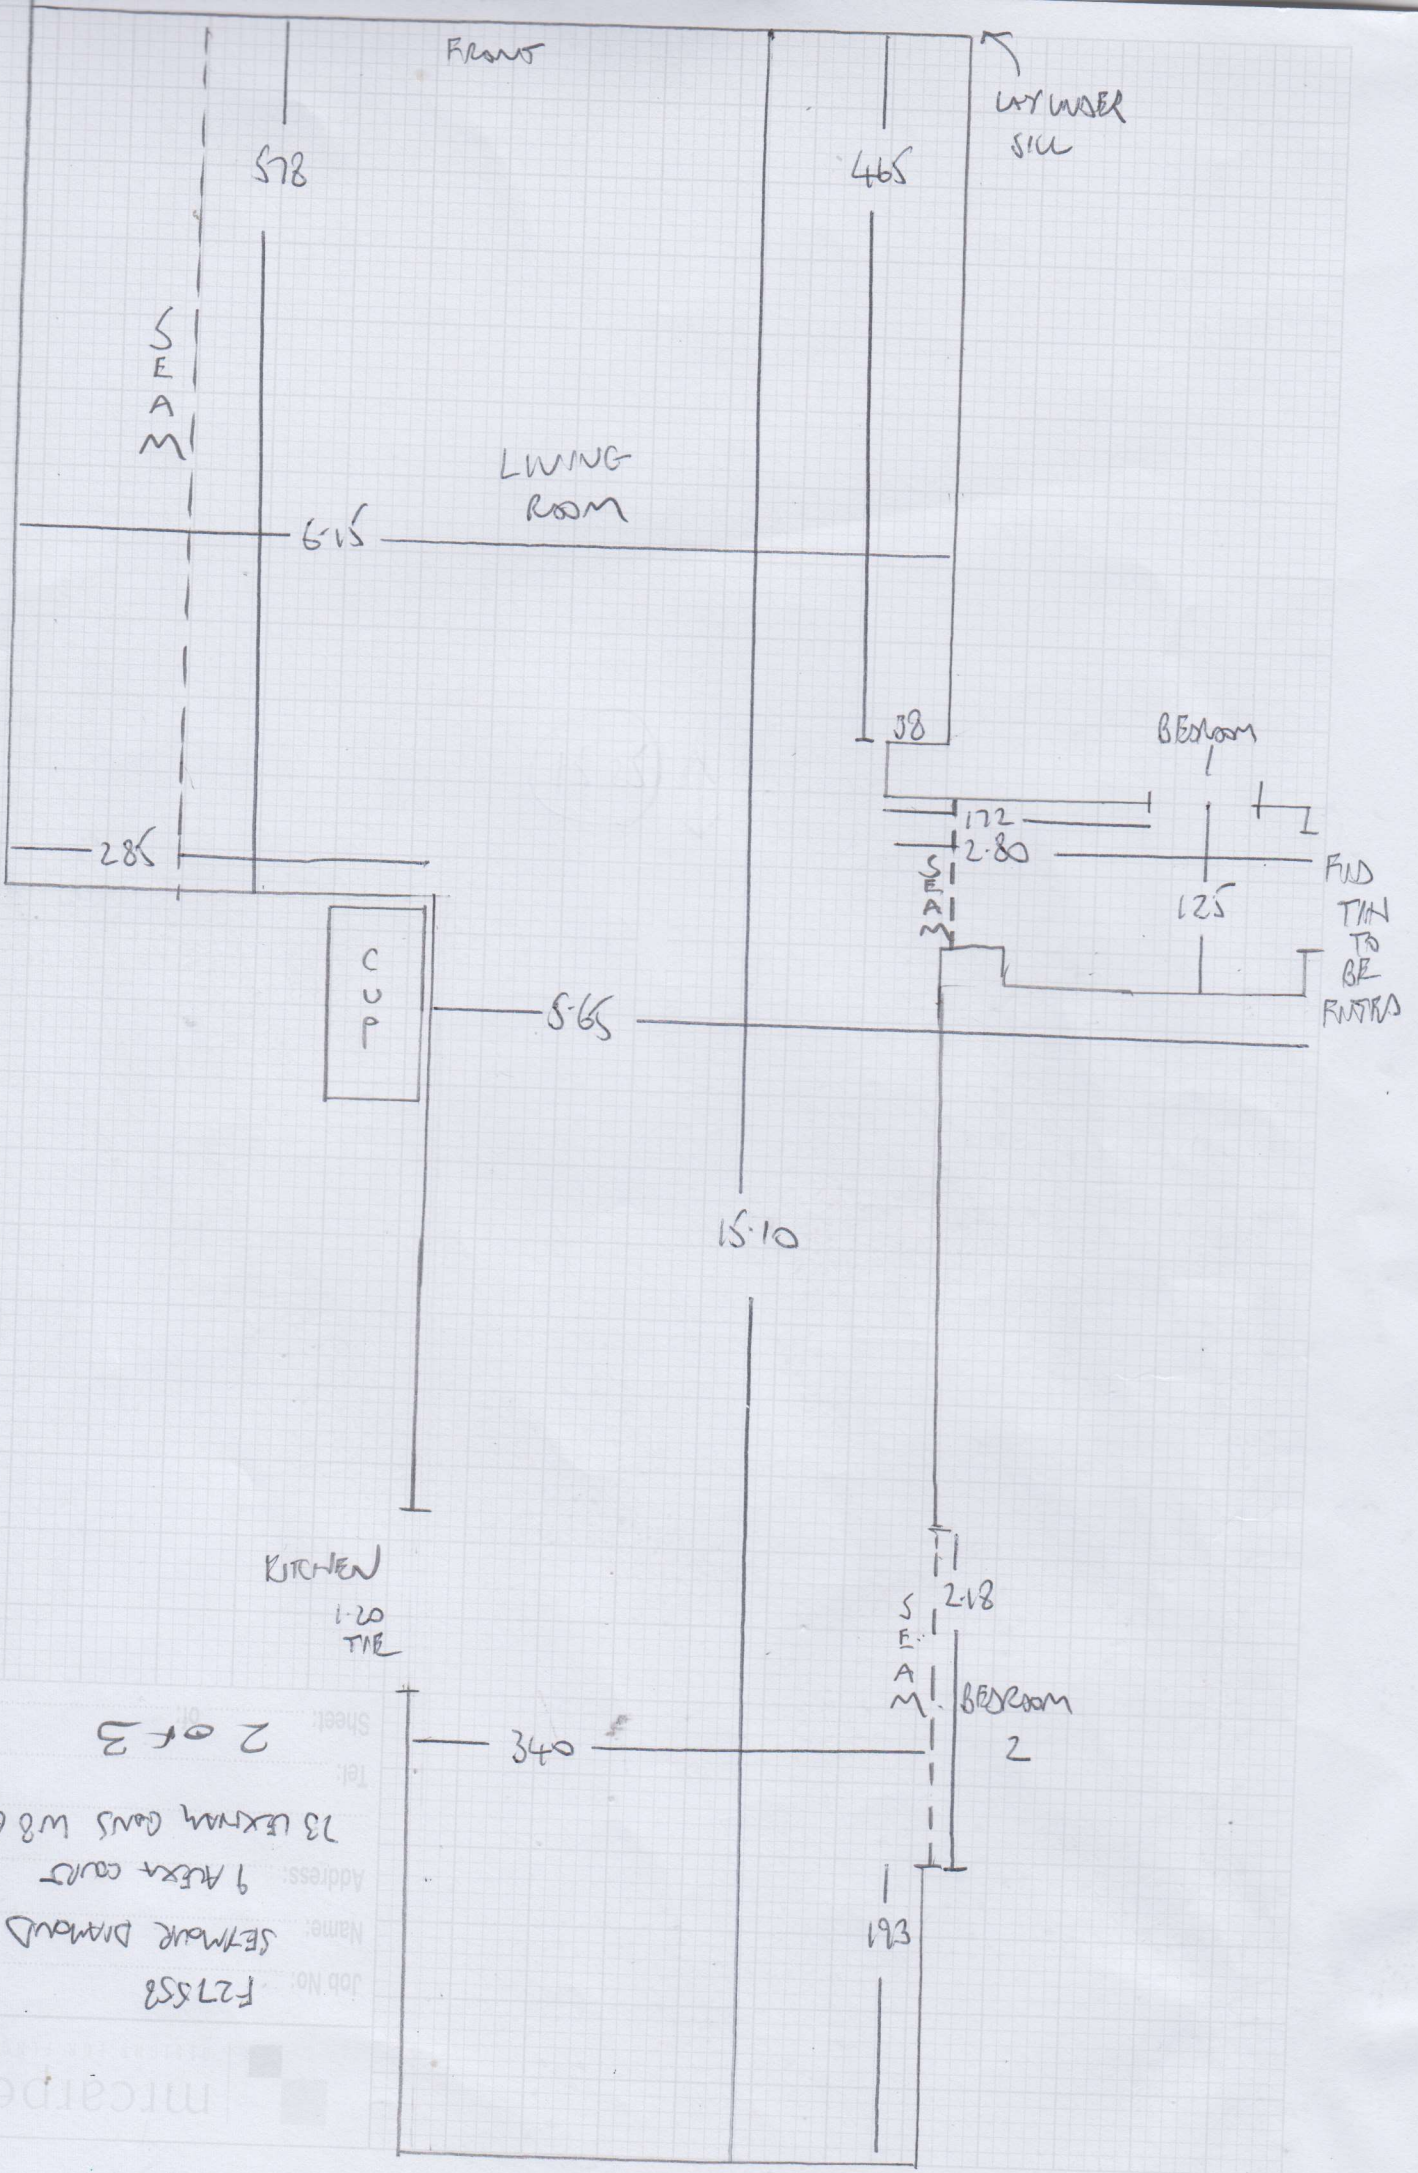

1/2 SCALE

REEF WR 100

15.25 PLAN
 7.10 PLAN
 5.00 PLAN

27.35M

mrcarpet
 Job No: F27552
 Name: SEYMOUR DIAMOND
 Address: 9 ALEXA COURT
 73 LEXHAM GARDENS W8 6JP
 Tel:
 Sheet: 1 OF 3

2 of 3

Job No: F27558
 Name: SETMORE DIAMOND
 Address: 9 ALEXA COURT
 73 LEXHAM GARDENS W8 6SF
 Tel:
 Sheet: 2 of 3

Job No: F27558
 Name: SEYMOUR DIAMOND
 Address: 9 ALEXA COURT
 73 LEXHAM COURT W8 6JP
 Tel: _____
 Sheet: 3 of 3