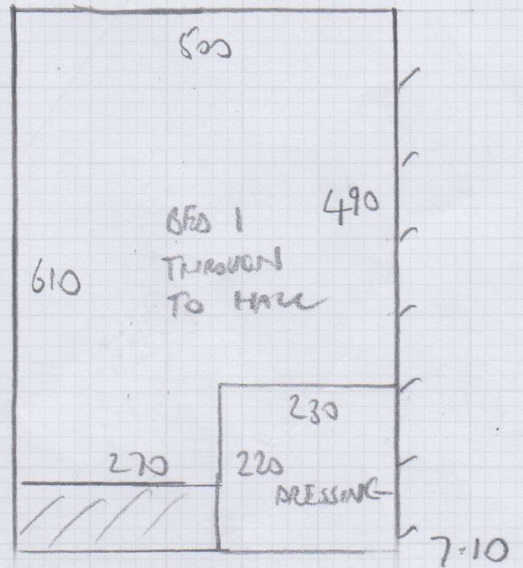

1/2 SCALE

REEF WR 100

15.25 PLAN
 7.10 PLAN
 5.00 PLAN

27.35M

mrcarpet
 Job No: F27552
 Name: SEYMOUR DIAMOND
 Address: 9 ALEXA COURT
 73 LEXHAM GARDENS W8 6JP
 Tel:
 Sheet: 1 OF 3

2 of 3

Job No: F27558
 Name: SETMORE DIAMOND
 Address: 9 ALEXA COURT
 73 LEXHAM GARDENS W8 6SF
 Tel:
 Sheet: 2 of 3

Job No: F27558
 Name: SEYMOUR DIAMOND
 Address: 9 ALEXA COURT
 73 LEXHAM COURT W8 6JP
 Tel: _____
 Sheet: 3 of 3