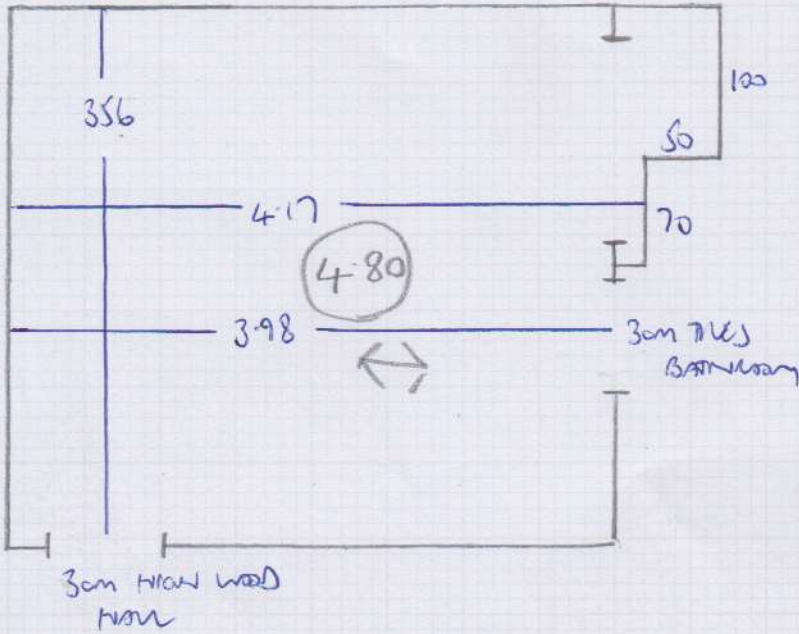

Job No: F27561
 Name: Bamford
 Address: FIRST FLOOR FINISH
 15 ROLAND GARDENS SW73PE
 Tel:
 Sheet: 1 of 1

4.80 x 3.66

SILKEN VELVET
 CHIC

TURTLE DONE

4.80 x 3.66

3.25 x 3.66

3.25 x 3.66