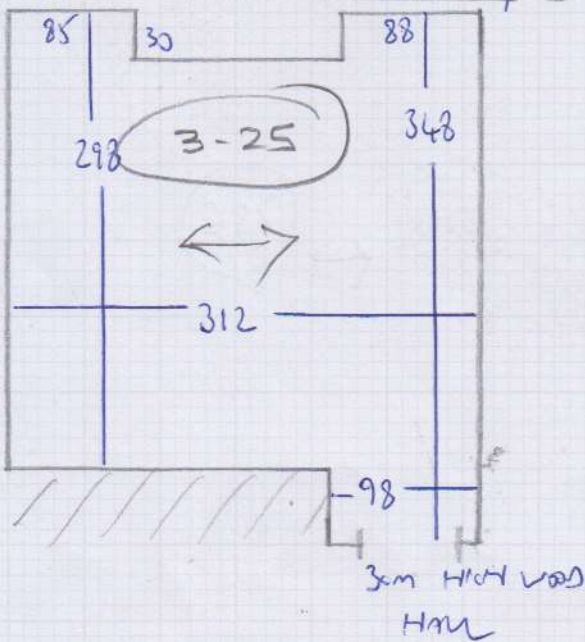

Job No: F27561
 Name: Bamford
 Address: FIRST FLOOR FINISH
 15 ROLAND GARDENS SW73PE
 Tel:
 Sheet: 1 of 1

4.80 x 3.66

SILKEN VELVET
 CHIC

TURTLE DONE

4.80 x 3.66

3.25 x 3.66

3.25 x 3.66