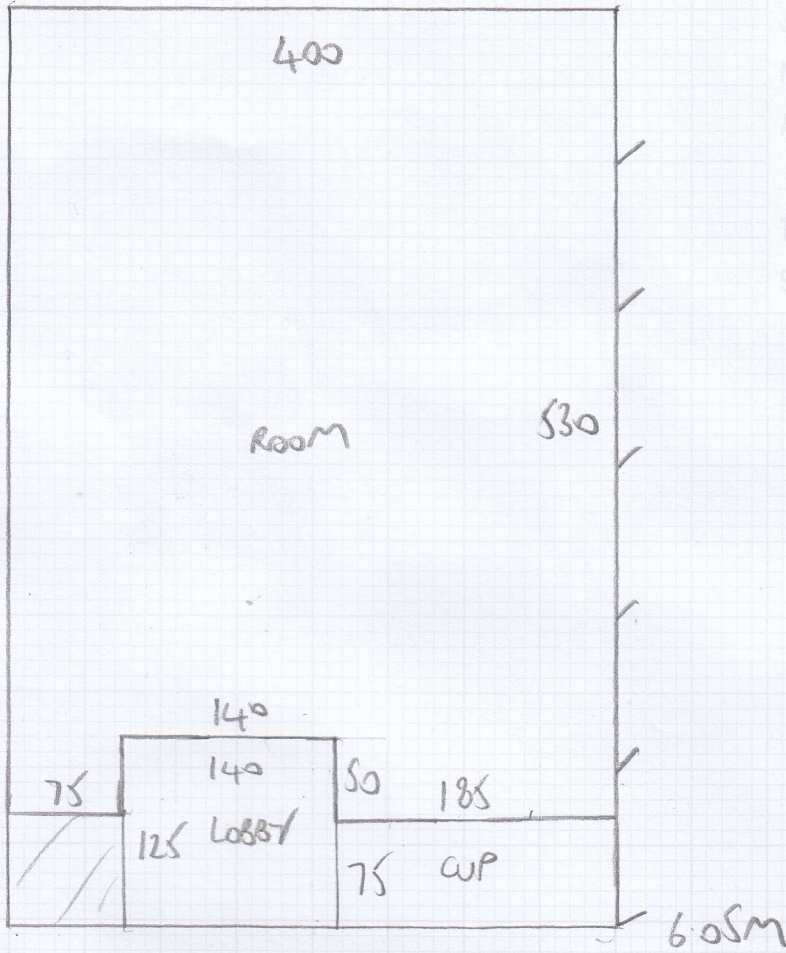

Job No: F27564
 Name: MOSS
 Address: FLAT 3 17 DANCER ROAD
 SW6 4DU
 Tel:
 Sheet: 1 of 2

GIBALTAR 113
G-05X4

mrcarpet
MEASURE TAKE DESIGN

Job No: F27864
Name: MASS
Address: FW13 17 DANCER RD
SW6 4DU
Tel:
Sheet: 2 2

GIBRALTAR 13