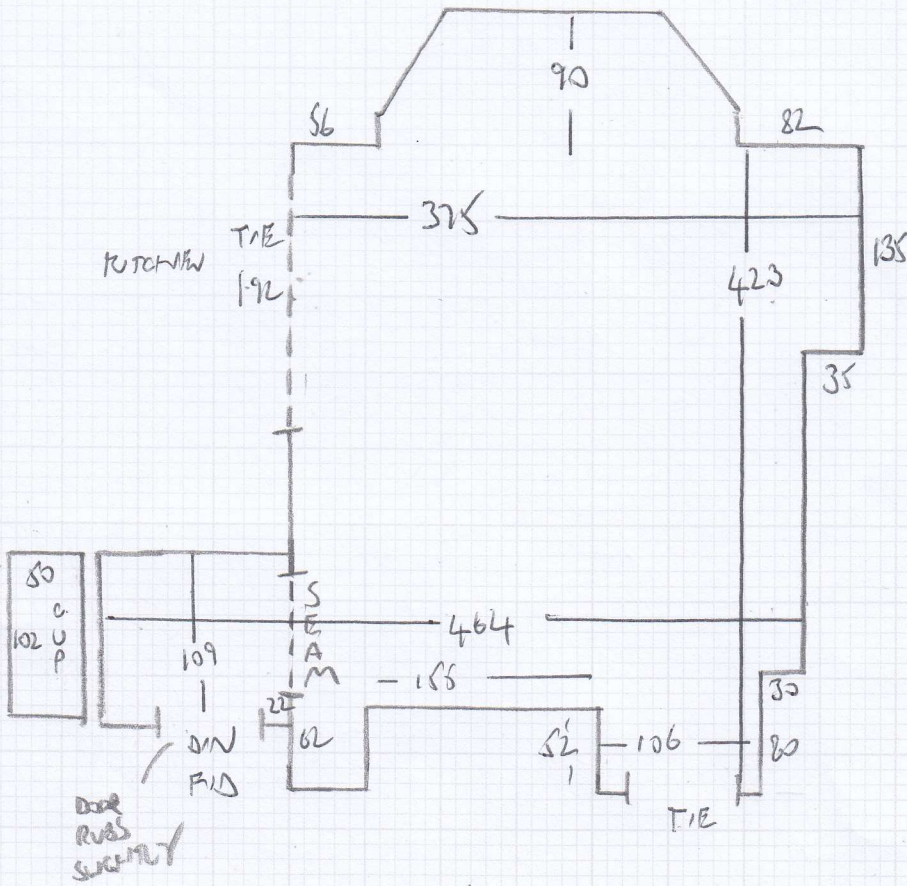

Job No: F27564
 Name: MOSS
 Address: FLAT 3 17 DANCER ROAD
 SW6 4DU
 Tel:
 Sheet: 1 of 2

GIBALTAR 113
G-05X4

mrcarpet
MEASURE TAKE DESIGN

Job No: F27864
Name: MASS
Address: FW13 17 DANCER RD
SW6 4DU
Tel:
Sheet: 2 2

GIBRALTAR 13