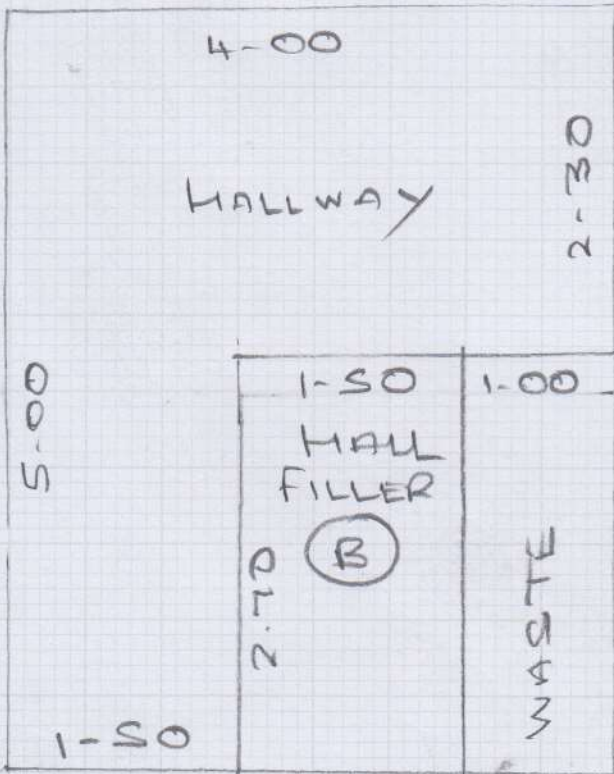

Job No: F27596
 Name: FITZGIBBON
 Address: 174 BROMPTON
 PARK CRESCENT
 SW6 1SX
 Tel:
 Sheet: 1 OF 3

GALA CORD AB
 82 ASHBROW

PLAN 3.50 x 4MTR

PLAN 5.00 x 4MTR

LOUNGE 6.55 x 4MTR

BEDROOM 6.10 x 4MTR

F27596
FITZGIBBON
174 BROMPTON
PARK CRESCENT
SW 6 1 SX

3 of 3