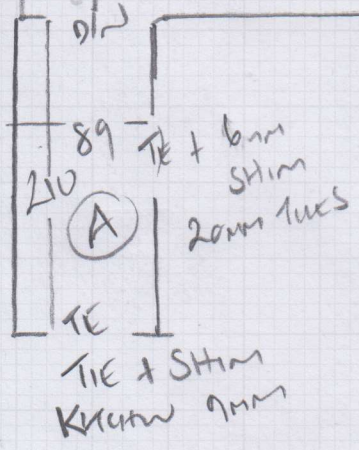

Job No: F27628  
 Name: EDWARDS  
 Address: 1st floor flat  
 44 Quersmuir Road  
 Tel: SW6 0SS  
 Sheet: 1 of 1

REAR BED & PASSAGE

NATURAL WOOL 'BRIAR'  
 COLORED CARPET

Room - 345 x 400 1380m<sup>2</sup>  
 PASSAGE 220 x 100 220m<sup>2</sup>

16m<sup>2</sup>

RELAXE CARPET ONLY  
 ON 1ST FLOOR LANDING  
 'BADLY STAINED'

USE EXISTING CHAM HERE