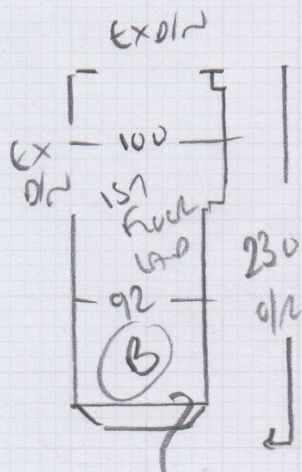

Job No: F27628  
 Name: EDWARDS  
 Address: 1st floor flat  
 44 Quersmuir Road  
 Tel: SW6 0SS  
 Sheet: 1 of 1

REAR BED & PASSAGE

NATURAL WOOL 'BRIAR'  
 COLORED CARPET

Room - 345 x 400 1380m<sup>2</sup>  
 PASSAGE 220 x 100 220m<sup>2</sup>

16m<sup>2</sup>

RELAXE CARPET ONLY  
 ON 1ST FLOOR LANDING  
 'BADLY STAINED'

USE EXISTING CHAM HERE