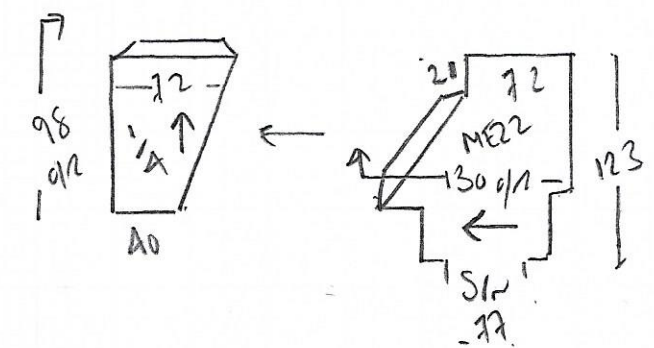

F27638  
 CAULFIELD  
 115 BRACKENBURY RD  
 WOOLOO

1 of 1

To wood Hall  
 DIN 42 x 92  
 91  
 42 x 74

SIMPLY NATURAL  
 Colour AS12 STRAW/CONCRETE

PLAN 350 x 400  
 MASTER BED 360 x 400  
 7.10 x 400

2840m<sup>2</sup>