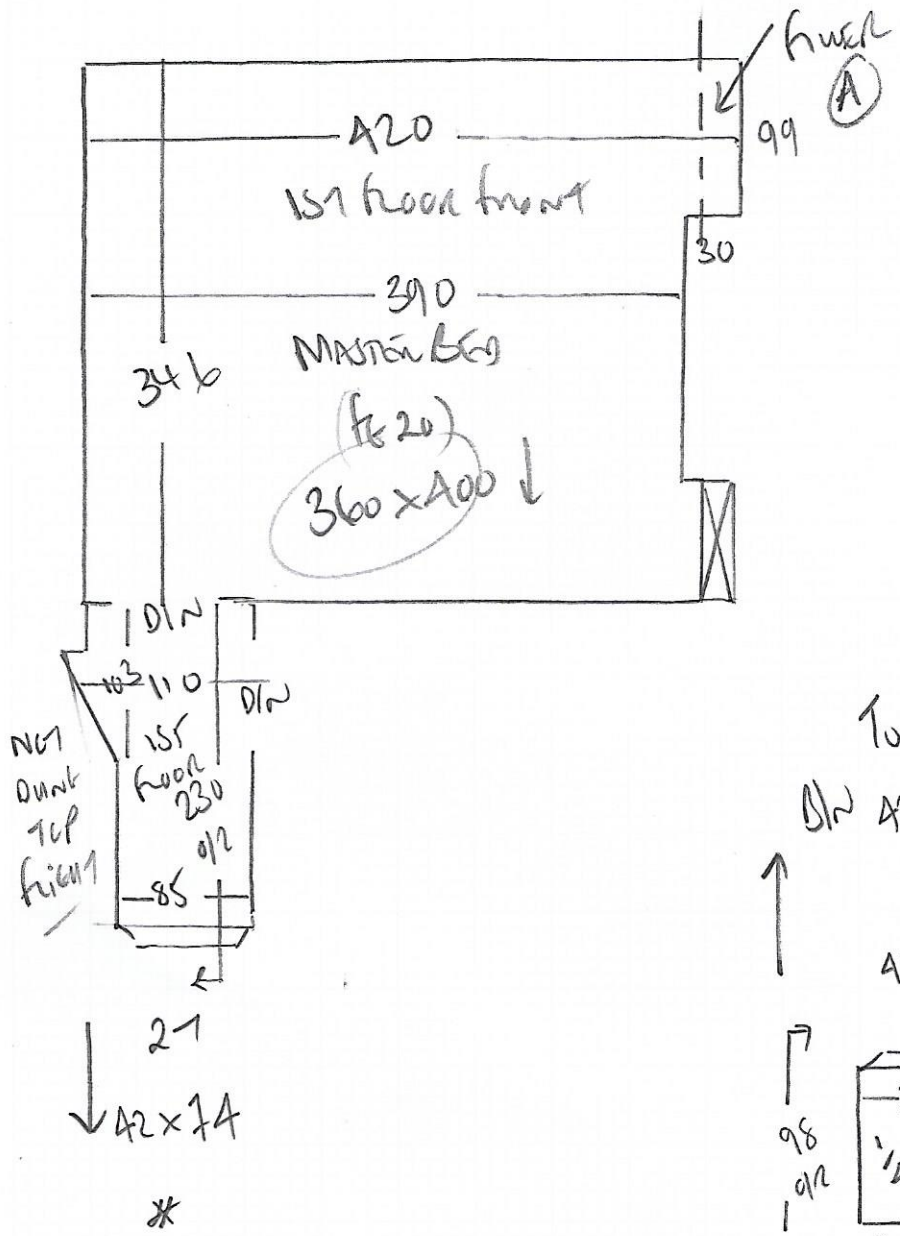

F27638  
 CAULFIELD  
 115 BRACKENBURY RD  
 WOOLOO

1 of 1

To wood Hall  
 DIN 42 x 92  
 91  
 42 x 74

SIMPLY NATURAL  
 Colour AS12 STRAW/CONCRETE

PLAN 350 x 400  
 MASTER BED 360 x 400  
 7.10 x 400

2840m<sup>2</sup>