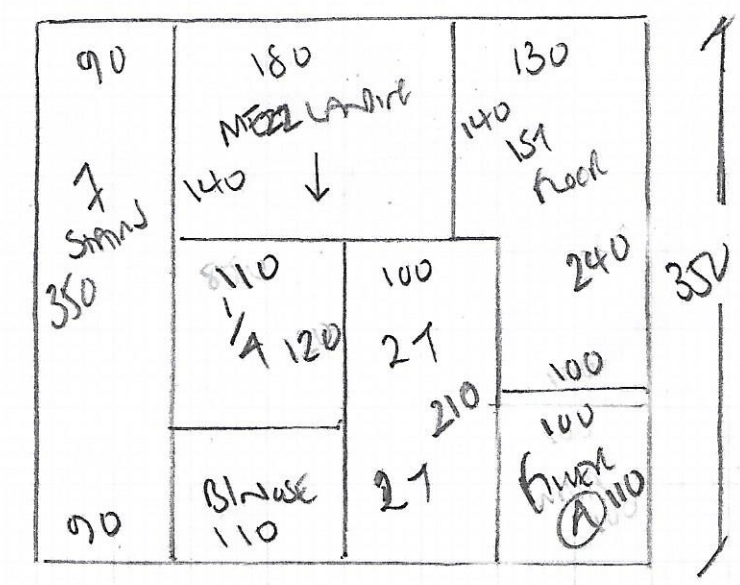

F27638  
 CAULFIELD  
 115 BRACKENBURY RD  
 WOOLOO

1 of 1

To wood Hall  
 DIN 42 x 92  
 91  
 42 x 74

SIMPLY NATURAL  
 Colour AS12 STRAW/CONCRETE

PLAN 350 x 400  
 MASTER BED 360 x 400  
 7.10 x 400

2840m<sup>2</sup>