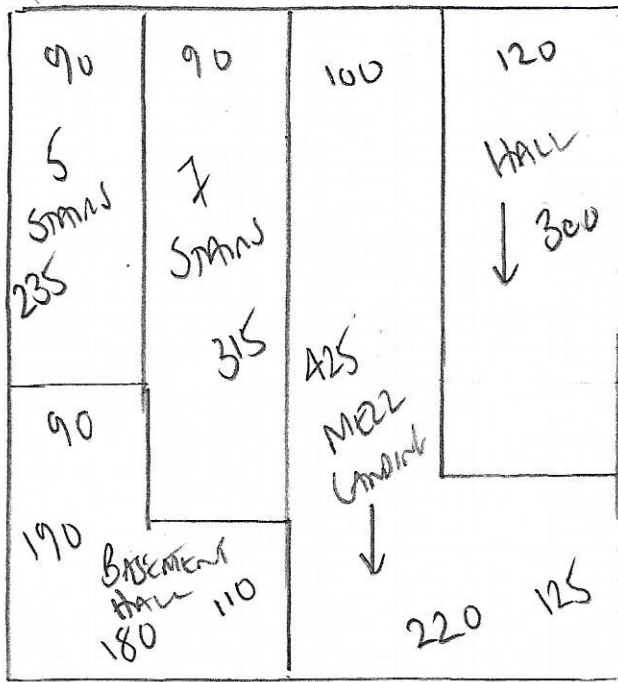

F27639
 MEADOW
 Ground floor has
 5 HARLEQUIN LOTS
 SW6 2NA

H/S/L
WINDSOR PINSTRIPE
Color 142
 Plan 425 x 400
 17m²