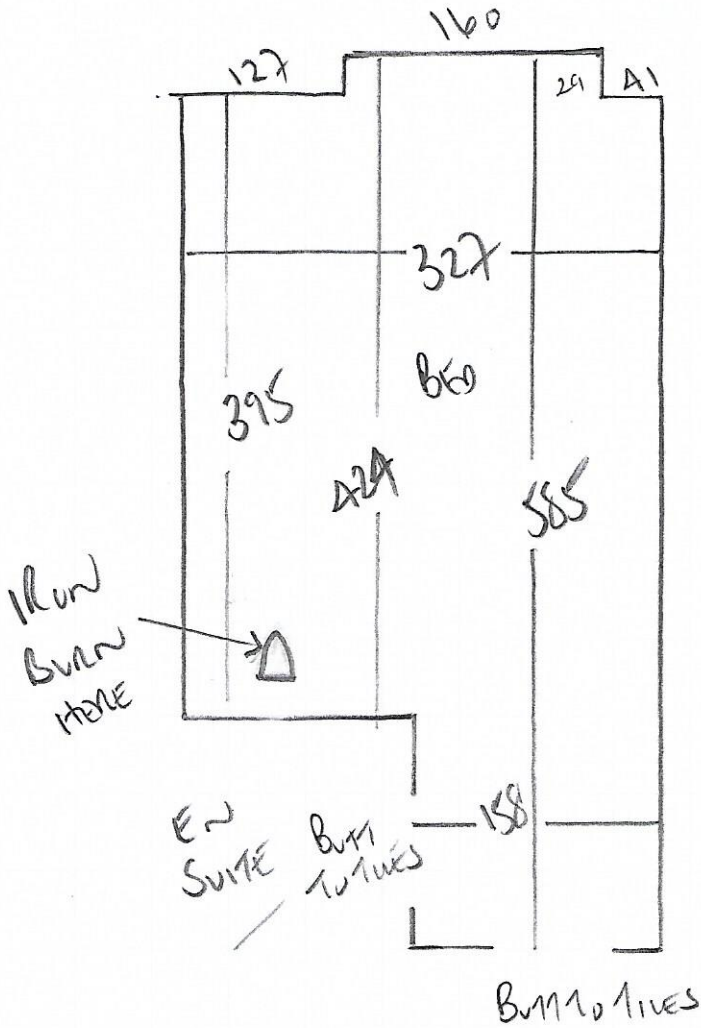

Bedroom

F27643
Allington Properties
Apartment 33
Holland Park Villas
W8 7AD

LULWORTH

Colour

600 x 400

24m²

Concrete floor

White Lulworth/Sensationsolignum on Rubber mat

Existing Carpet

Burn to Stone/Marble in Downward