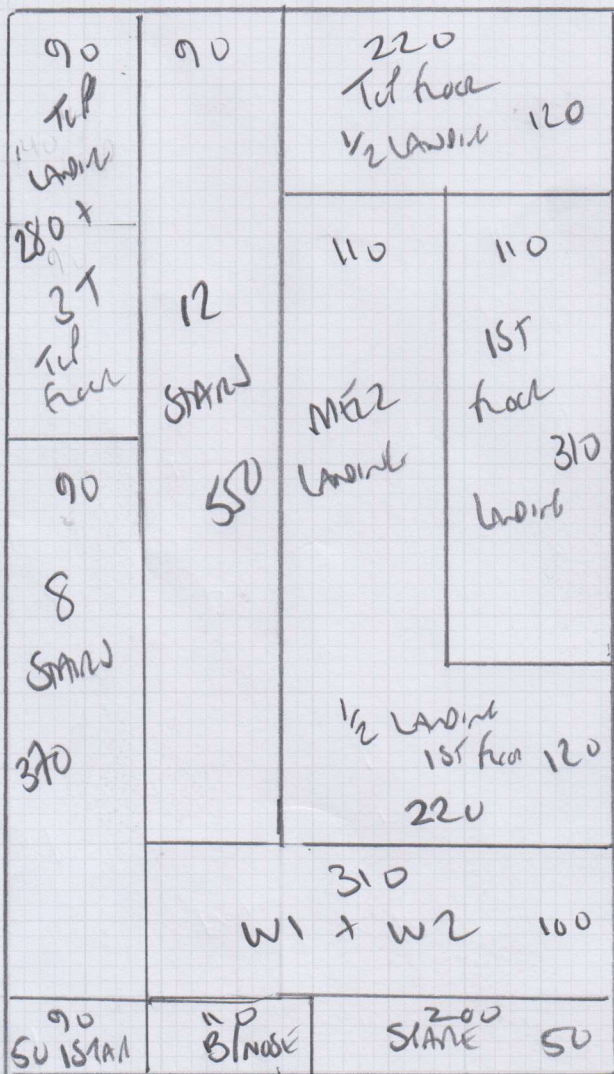

Job No: F27655
 Name: PRIESTLEY
 Address: 2A GRESWELL ST
 Sub left
 Tel: _____
 Sheet: 1 of 3

STAIRS + LANDINGS

Tuf floor TO GROUND

COTSWOLD STRIPE

ST/08

(STANTON STRIPE)

Colour COT-ST08

RAN 700 x 400

2800m²

Call 1837 091

Job No: F27655
 Name: Priesner
 Address: 24 Garswood St
 SW6 6PP
 Tel:
 Sheet: 2 of 3

WOOD floors
 white TINT on Cloud 9 (Bwe)
 Existing SLEGE + 4 Stricks
 Customer ADVISED to RELAX
 SKIN TIE BEANS TO AVOID
 TIDE LINE WHEN NEW
 CARPET FITTED

88 *

mrcarpet
 Job No: F27655
 Name: PRIESTMAN
 Address: 24 GRESWOLD ST
 SW6 6PP
 Tel:
 Sheet: 3 OF 3

WOOD floor

NO lift

REQUIRES NEW STAGE

MINIMUM FURNITURE (SMALL DESK)
 FS

LIFT BED

SLANE TWIST 'A2'

COLOUR TARN MIST
 SLO - 4239

A70 x A00 SEAM TO
RECESS

1880m²