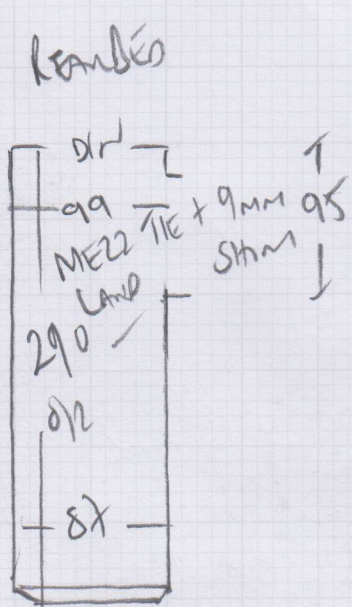

Job No: F27655
 Name: PRIESTLEY
 Address: 2A GRESWELL ST
 Sub left
 Tel: _____
 Sheet: 1 of 3

STAIRS + LANDINGS

Tuf floor TO GROUND

COTSWOLD STRIPE

ST/08

(STANTON STRIPE)

Colour COT-ST08

RAN 700 x 400

2800m²

Call 1837 091

Job No: F27655
 Name: Priesner
 Address: 24 Garswood St
 SW6 6PP
 Tel:
 Sheet: 2 of 3

WOOD floors
 white TINT on Cloud 9 (Bwe)
 Existing SLEGE + 4 Stricks
 Customer ADVISED to RELAX
 SKIN TIE BEANS TO AVOID
 TIDE LINE WHEN NEW
 CARPET FITTED

88 *

mrcarpet
 Job No: F27655
 Name: PRIESTMAN
 Address: 24 GRESWOLD ST
 SW6 6PP
 Tel:
 Sheet: 3 OF 3

WOOD floor

NO lift

REQUIRES NEW STAGE

MINIMUM FURNITURE (SMALL DESK)
 FS

LIFT BED

SLANE TWIST 'A2'

COLOUR TARN MIST
 SLO - 4239

A70 x A00 SEAM TO
RECESS

1880m²