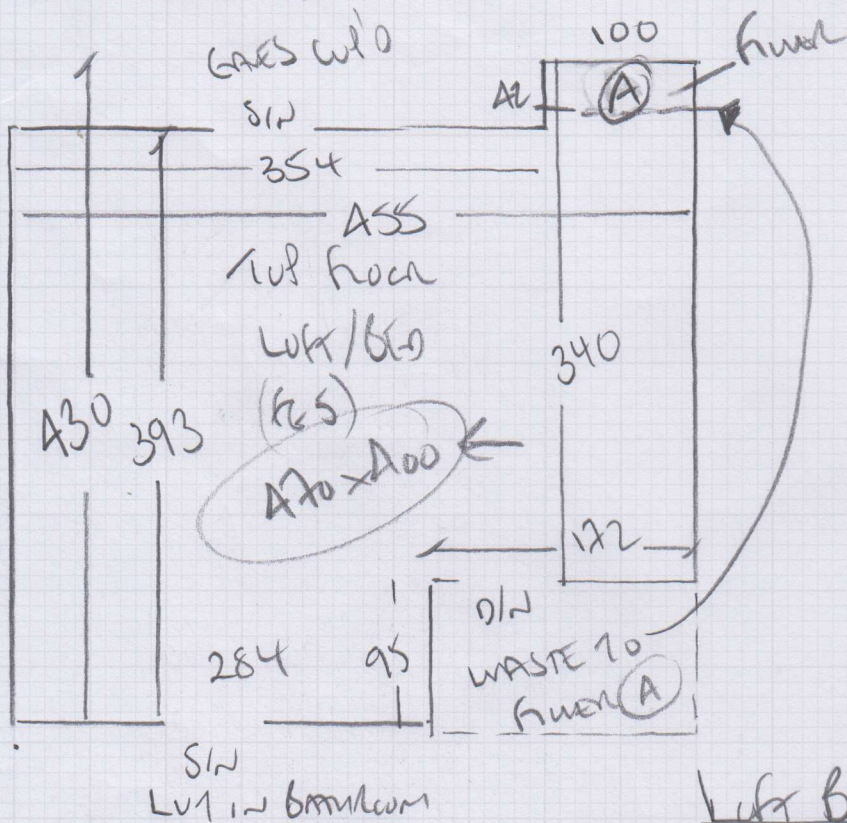

Job No: F27655
 Name: PRIESTLEY
 Address: 2A GRESWELL ST
 Sub left
 Tel: _____
 Sheet: 1 of 3

STAIRS + LANDINGS

Tuf floor TO GROUND

COTSWOLD STRIPE

ST/08

(STANTON STRIPE)

Colour COT-ST08

RAN 700 x 400

2800m²

Call 1837 091

Job No: F27655
 Name: Priesner
 Address: 24 Garswood St
 SW6 6PP
 Tel:
 Sheet: 2 of 3

WOOD floors
 white TINT on Cloud 9 (Bwe)
 Existing SLEGE + 4 Stricks
 Customer ADVISED to RELAX
 SKIN TIE BEANS TO AVOID
 TIDE LINE WHEN NEW
 CARPET FITTED

88 *

mrcarpet
 Job No: F27655
 Name: PRIESTMAN
 Address: 24 GRESWOLD ST
 SW6 6PP
 Tel:
 Sheet: 3 OF 3

WOOD floor

NO lift

REQUIRES NEW STAGE

MINIMUM FURNITURE (SMALL DESK)
 FS

LIFT BED

SLANE TWIST 'A2'

COLOUR TARN MIST
 SLO - 4239

A70 x A00 SEAM TO
RECESS

1880m²