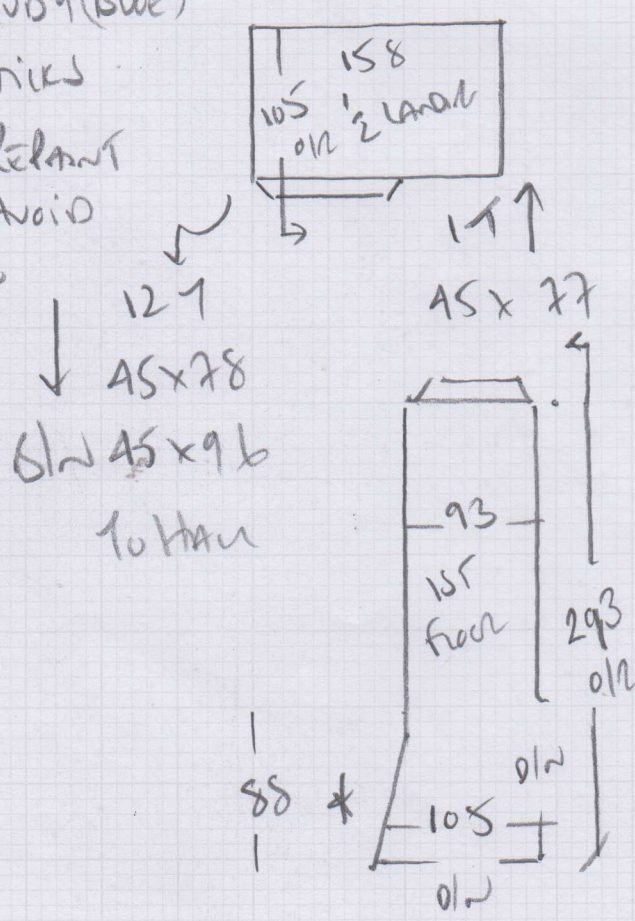

Job No: F27655
 Name: PRIESTLEY
 Address: 2A GRESWELL ST
 Sub left
 Tel: _____
 Sheet: 1 of 3

STAIRS + LANDINGS

Tuf floor TO GROUND

COTSWOLD STRIPE

ST/08

(STANTON STRIPE)

Colour COT-ST08

RAN 700 x 400

2800m²

Call 1837 091

Job No: F27655
 Name: Priesner
 Address: 24 Garswood St
 SW6 6PP
 Tel:
 Sheet: 2 of 3

WOOD floors
 white TINT on Cloud 9 (Bwe)
 Existing SLEGE + 4 Stricks
 Customer ADVISED to RELAX
 SKIN TIE BEANS TO AVOID
 TIDE LINE WHEN NEW
 CARPET FITTED

88 *

mrcarpet
 Job No: F27655
 Name: PRIESTMAN
 Address: 24 GRESWOLD ST
 SW6 6PP
 Tel:
 Sheet: 3 OF 3

WOOD floor

NO lift

REQUIRES NEW STAGE

MINIMUM FURNITURE (SMALL DESK)
 FS

LIFT BED

SLANE TWIST 'A2'

COLOUR TARN MIST
 SLO - 4239

A70 x A00 SEAM TO
RECESS

1880m²