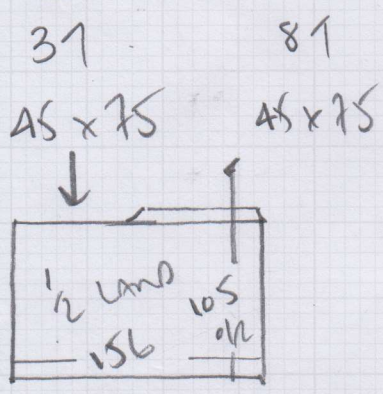

Job No: F27655
 Name: PRIESTLEY
 Address: 2A GRESWELL ST
 Sub left
 Tel: _____
 Sheet: 1 of 3

STAIRS + LANDINGS

Tuf floor TO GROUND

COTSWOLD STRIPE

ST/08

(STANTON STRIPE)

Colour COT-ST08

RAN 700 x 400

2800m²

Call 1837 091

Job No: F27655
 Name: Priesner
 Address: 24 Garswood St
 SW6 6PP
 Tel:
 Sheet: 2 of 3

WOOD floors
 white TINT on Cloud 9 (Bwe)
 Existing SLEGE + 4 Stricks
 Customer ADVISED to RELAX
 SKIN TIE BEANS TO AVOID
 TIDE LINE WHEN NEW
 CARPET FITTED

COLOUR TARN MIST
 SLO - 4239

A70 x A00 SEAM TO
RECESS

1880m²