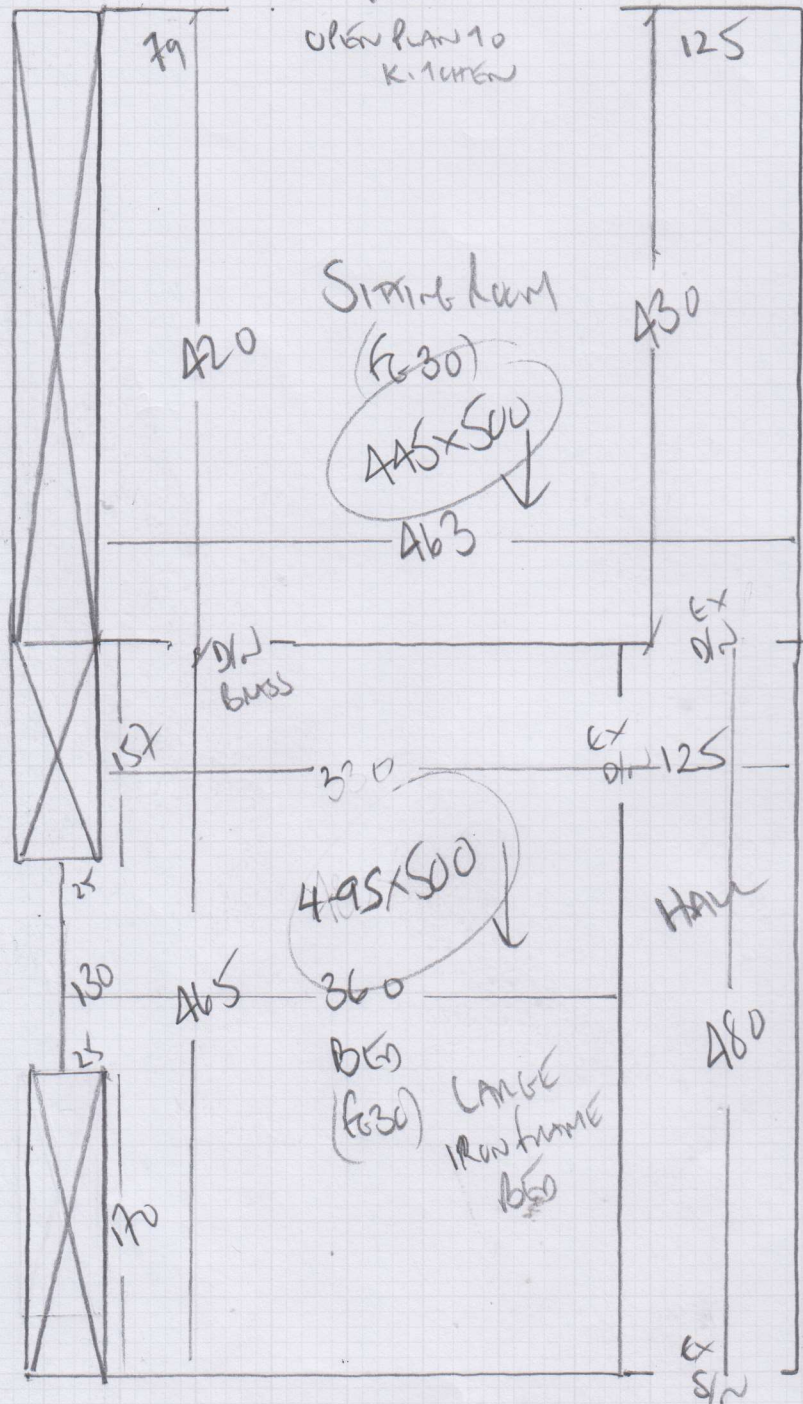

Job No: PF27658
 Name: PRICE
 Address: 49 B BASEMENT COURT
 NETHERWOOD ROAD
 Tel: W14 0BL
 Sheet: 1 OF 1

Kitchen
 Ben 10 Wood 11
 260
 OPEN PLAN TO
 KITCHEN

Conc/Solid floors
 RE-RUNE SILK CABLES
 UNDER NEW CARPET!!
 CUT CHANNELS IN ULAM

SUAL ORIENTAL
Color TOPAZ
 E100

Sitting Room 445x500
 Bed + Hall 495x500
 (495) 940x500

46.25m²

Jenny
 (20-00)