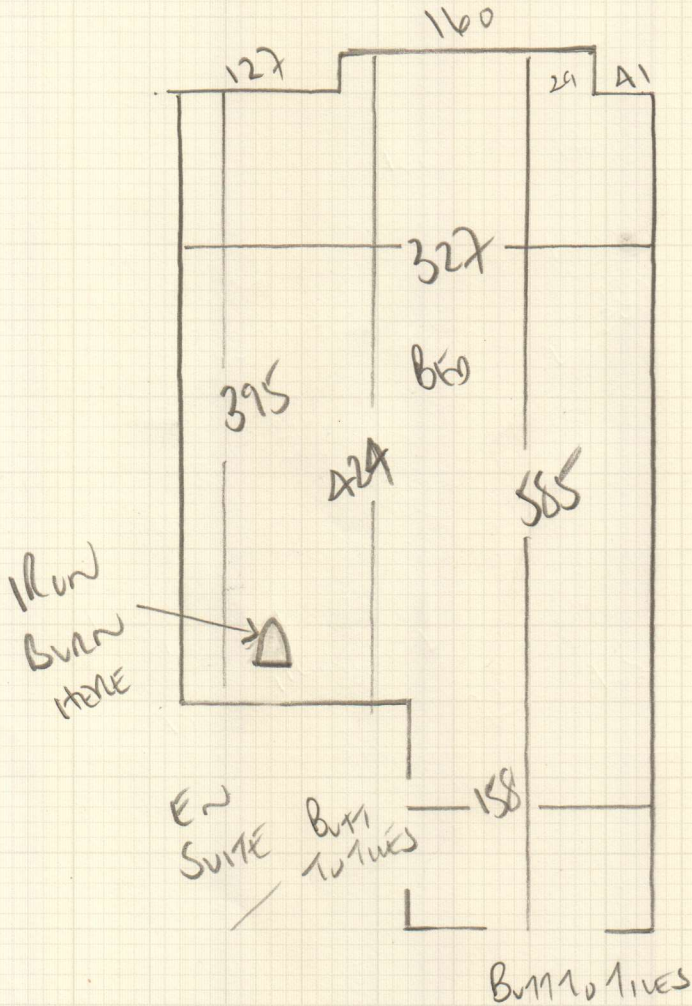

Job No: F27662
Name: Masis
Address: APARTMENT 33
HOLLAND PARK VILLAS
Tel: W8 7AD
Sheet: 1 of 1

Bedroom

LULWORTH

Colour

LW-28

MONTERAY SAND

600 x 400

24m²

Concrete floor

White Lulworth/Sensitiv SOLUTION on RUBBER MAT

EXISTING GRIPPER

BATH TUBS / MANDIE IN DOWNWAYS