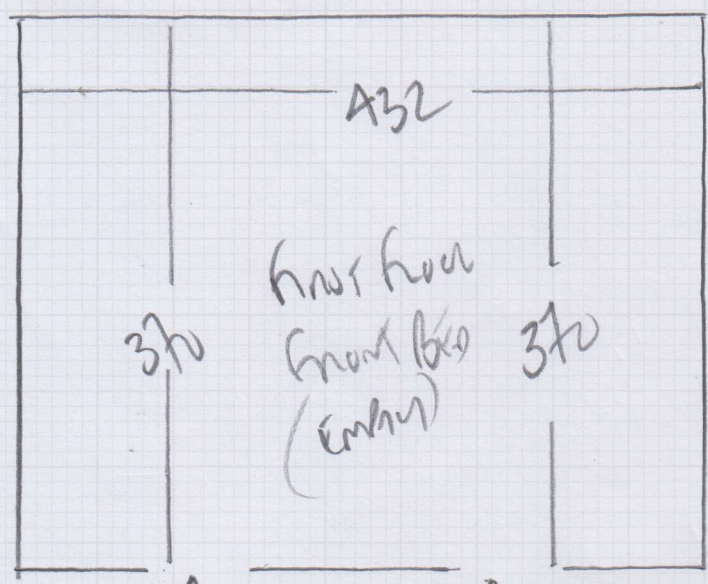

Job No: F27667  
 Name: RYAN  
 Address: 3A NEWCASTLE ST  
 SW6 4JS  
 Tel:  
 Sheet: 1 OF 1

BUN TO CHROME UPRAND 20mm

BUN TO CHROME UPRAND 20mm

2 BEDROOMS

ZAMBIA

Colour ZAM-116

- front BED 385 x 500
- REAR BED 340 x 500
- 125 x 500

36.25m<sup>2</sup>

BROWN COIR MATTING 90cm x 1mtr

WOOD floors (NEW)

NO uplift

CLEAN JOB / NEW RETURNS BY PASCAL HUSEN