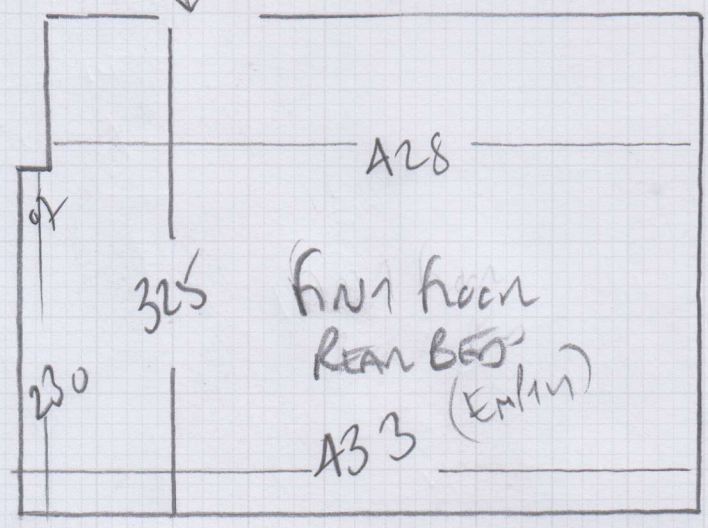

Job No: F27667  
 Name: RYAN  
 Address: 3A NEWCASTLE ST  
 SW6 4JS  
 Tel:  
 Sheet: 1 OF 1

BUN TO CHROME UPRAND 20mm

BUN TO CHROME UPRAND 20mm

2 BEDROOMS

ZAMBIA

Colour ZAM-116

- front BED 385 x 500
- REAR BED 340 x 500
- 125 x 500

36.25m<sup>2</sup>

BROWN COIR MATTING 90cm x 1mtr

WOOD floors (NEW)

NO uplift

CLEAN JOB / NEW RETURNS BY PASCAL HUSEN