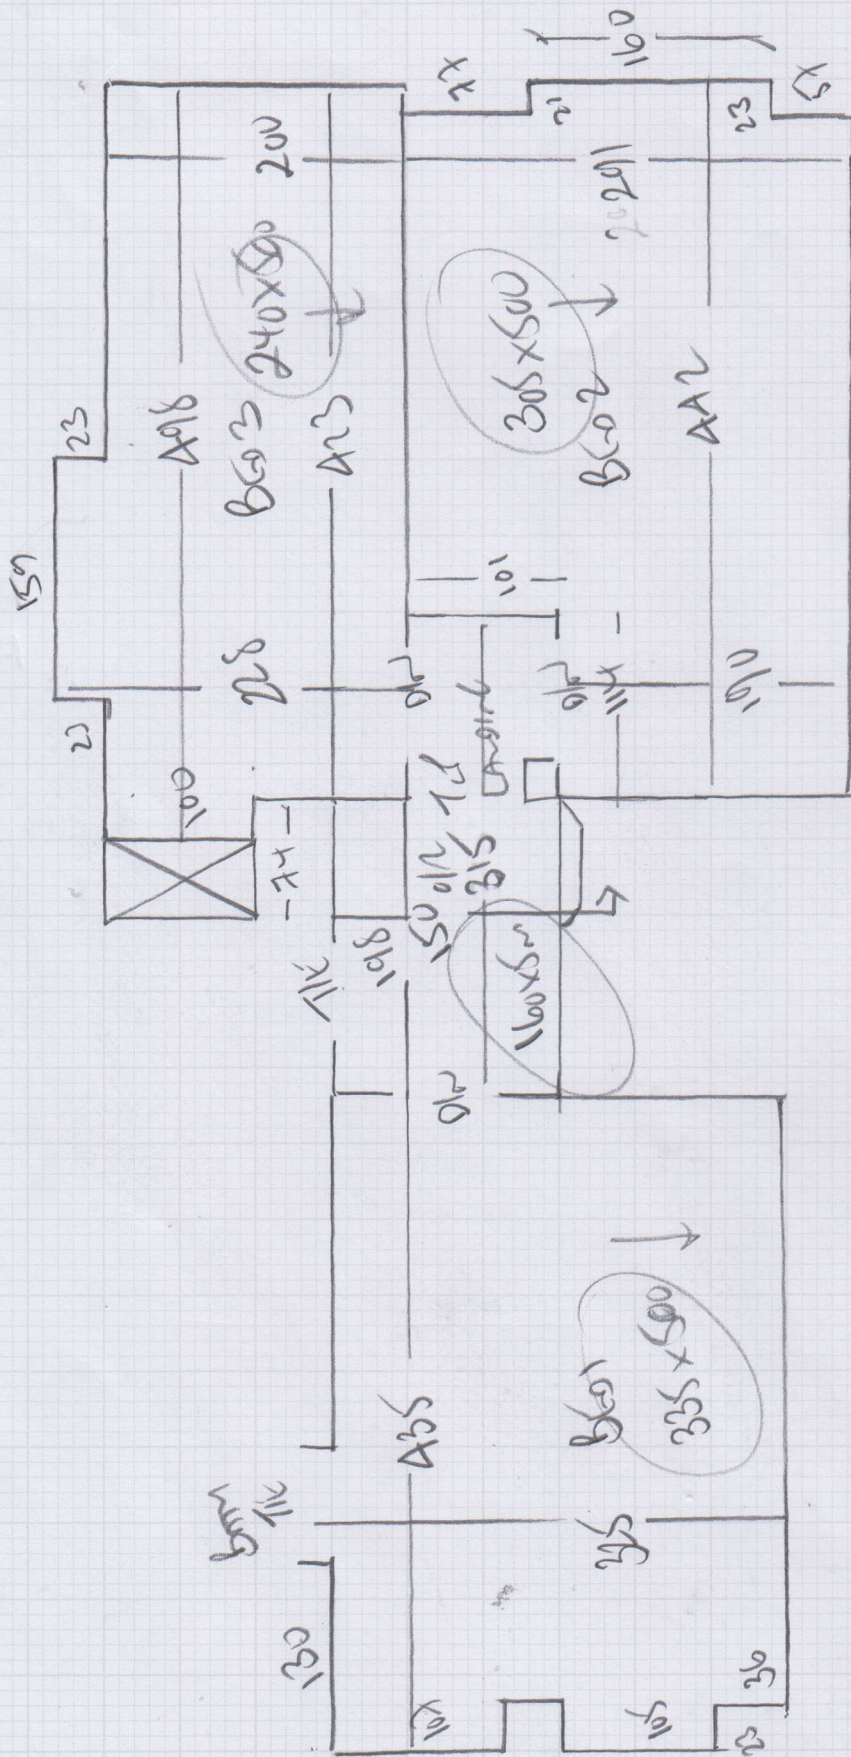

Job No: F27672
 Name: BEEBKE SERVICES
 Address: 11 HULLMAN ROAD
 WITBONA
 Tel:
 Sheet: 1 OF 1

3 BEDS + LANDING

SUGGEST
 CORNER SWD 621

- B01 335 x 500
 - B02 305 x 500
 - B03 240 x 500
 - LANDING 160 x 500
-
- 1040 x 500

52m²

* CHECK IF YOU
 CAN PIN
 GRIPPER ??