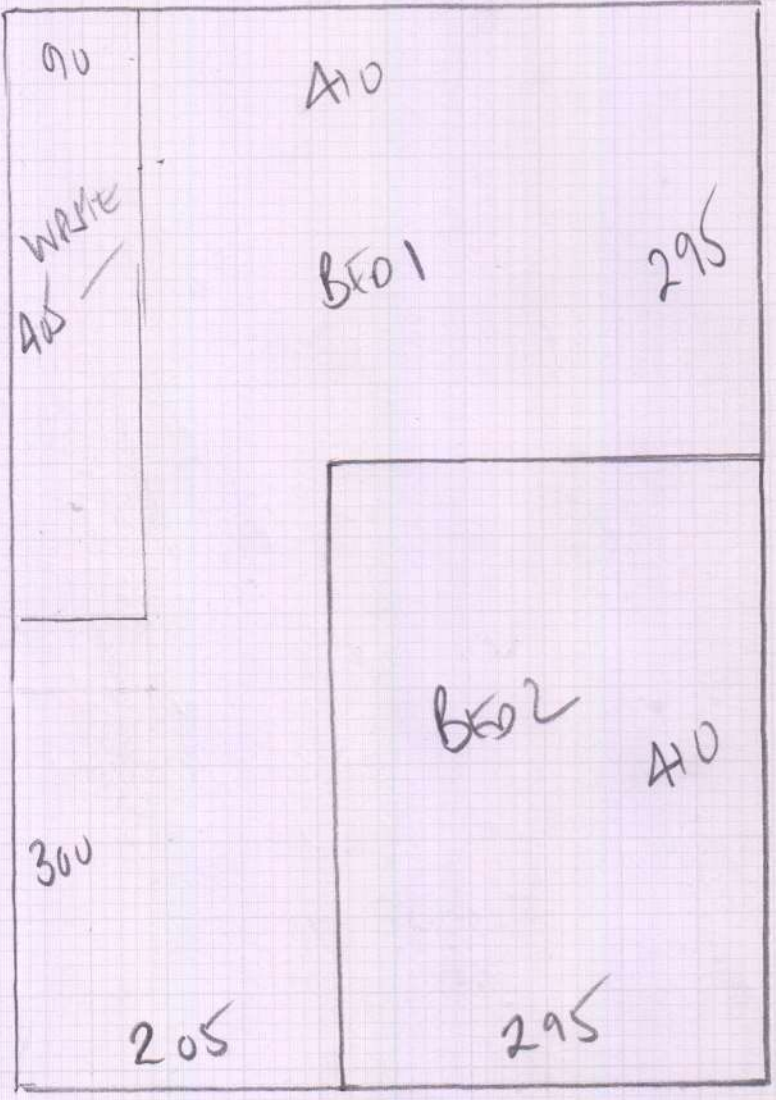

mrcarpet  
 Job No: F 27623  
 Name: FAROUHANSON  
 Address: 17 THICHAM HWY GARDEN  
 100 CANNWAY ROAD  
 Tel: SW6 3HW  
 Sheet: of:

2 BED ROOMS

MONTREUX  
 Colour Mon 326

RAW 705 x 500

3525m<sup>2</sup>

mrcarpets  
 Job No: F27673  
 Name: EMMA FARQUHARSON  
 Address: 17 HICMAN HOUSE EAST  
 100 CANNON ROAD  
 Tel: SW6 3HW  
 Sheet: of: