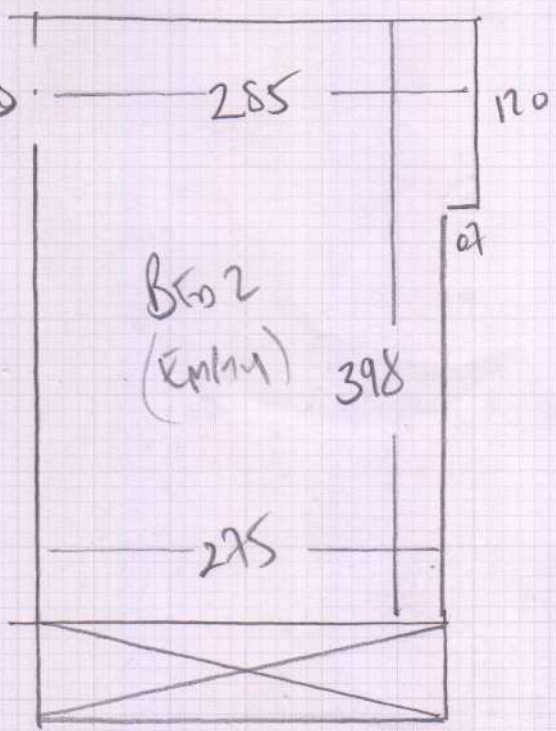

mrcarpet  
 Job No: F 27623  
 Name: FAROUHANSON  
 Address: 17 THICHAM HWY GARDEN  
 100 CANNWAY ROAD  
 Tel: SW6 3HW  
 Sheet: of:

2 BED ROOMS

MONTREUX  
 Colour Mon 326

RAW 705 x 500

3525m<sup>2</sup>

mrcarpets  
 Job No: F27673  
 Name: EMMA FARQUHARSON  
 Address: 17 HICMAN HOUSE EAST  
 100 CANNON ROAD  
 Tel: SW6 3HW  
 Sheet: of: