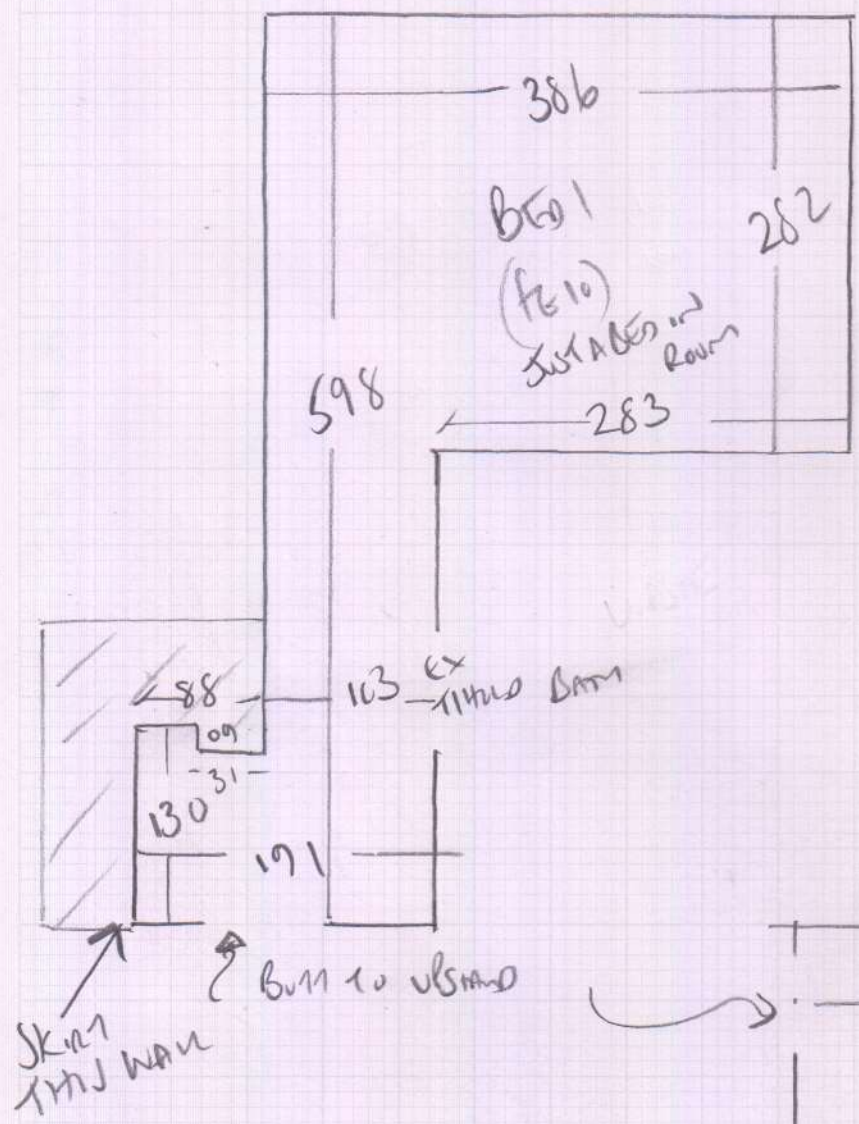

mrcarpet  
 Job No: F 27623  
 Name: FAROUHANSON  
 Address: 17 THICHAM HWY GARDEN  
 100 CANNWAY ROAD  
 Tel: SW6 3HW  
 Sheet: of:

2 BED ROOMS

MONTREUX  
 Colour Mon 326

RAW 705 x 500

3525m<sup>2</sup>

mrcarpets  
 Job No: F27673  
 Name: EMMA FARQUHARSON  
 Address: 17 HICMAN HOUSE EAST  
 100 CANNON ROAD  
 Tel: SW6 3HW  
 Sheet: of:

CONCRETE FLOORS  
 U/FLOOR HEATING / LOW TO G  
 EXISTING SKELCE  
 NO DOORBANS REQUIRED  
 EXISTING CHROME UPSTAIRS AT  
 DOORWAYS.