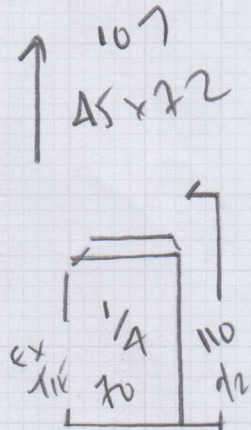

Job No: NUJCBNO
Name: WATTS
Address: 77 Levee Rd
WB 950
Tel:
Sheet: 1 of 2

MIKU HC-530
REMNANT
(5-65 x 5MTR)
RAN 545 x 500

27.25m²

Job No: F27693
 Name: WATTS
 Address: 77 PULLEN ROAD
 W6 9SU
 Tel:
 Sheet: 2 OF 2

2 BEDS - CARPET SPRUC TO PU FOAM
 STAIRS & 1/4 LANDING CARPET LAND CONVENTIONALLY ON PUTTERS
 & STAIRS

NOTE NEW U/LAY & STICK CARPET TO 2 BEDS.