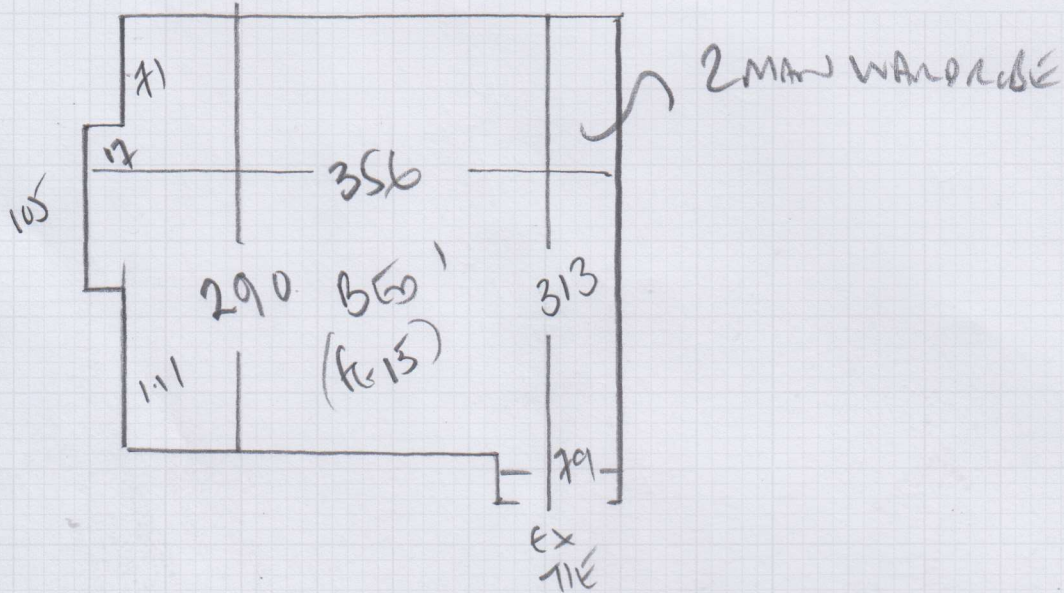

Job No: NUJCBNO
Name: WATTS
Address: 77 Levee Rd
WB 950
Tel:
Sheet: 1 of 2

MIKU HC-530
REMNANT
(5-65 x 5MTR)
RAN 545 x 500

27.25m²

Job No: F27693
 Name: WATTS
 Address: 77 PULLEN ROAD
 W6 9SU
 Tel:
 Sheet: 2 OF 2

2 BEDS - CARPET SPRUC TO PU FOAM
 STAIRS & 1/4 LANDING CARPET LAND CONVENTIONALLY ON PUTTERS
 & STAIRS

NOTE NEW U/LAY & STICK CARPET TO 2 BEDS.