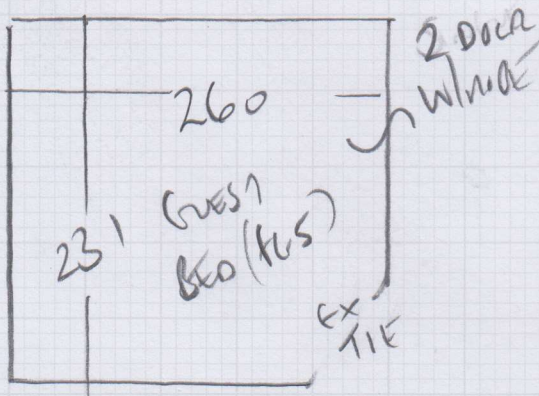

Job No: NUJCBNO
Name: WATTS
Address: 77 Levee Rd
WB 950
Tel:
Sheet: 1 of 2

MIKU HC-530
REMNANT
(5-65 x 5MTR)
RAN 545 x 500

27.25m²

Job No: F27693
 Name: WATTS
 Address: 77 PULLEN ROAD
 W6 9SU
 Tel:
 Sheet: 2 OF 2

2 BEDS - CARPET SPRUC TO PU FOAM
 STAIRS & 1/4 LANDING CARPET LAND CONVENTIONALLY ON PUTTERS
 & STAIRS

NOTE NEW U/LAY & STICK CARPET TO 2 BEDS.