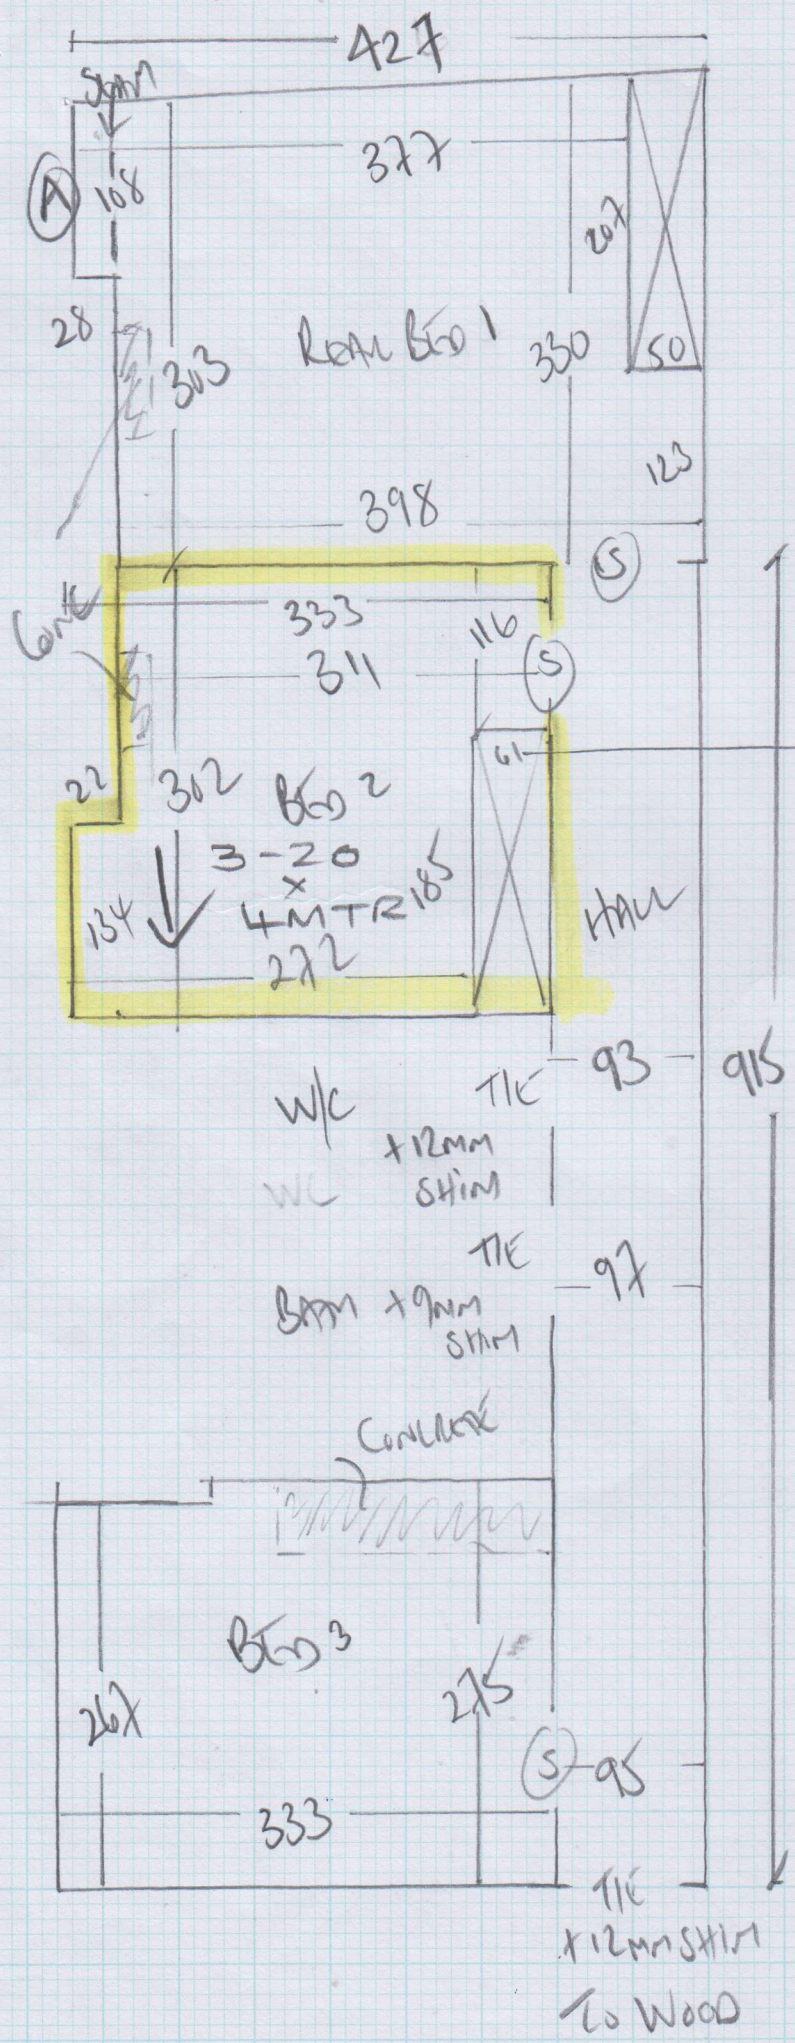

Job No: F277152
 Name: BRENNAN
 Address: HAZELWOOD MANES
 RUSHMORE ROAD
 Tel: SW65A1
 Sheet: 1 OF 2

COLORADO
 2201
 (FITROVIA SILK)
 3-20 x 4MTR
 * Seam
 Doorway *
 Re-use
 existing
 underlay

Job No: F23045
Name: BLENNAN
Address: 7 HAZELWOOD MANOR
ROSMERE ROAD
Tel: SW6 5AT
Sheet: 2 of 2

OHIO COND
1627/22

950 x 500

4750m²

↑
WHOLE FLAT