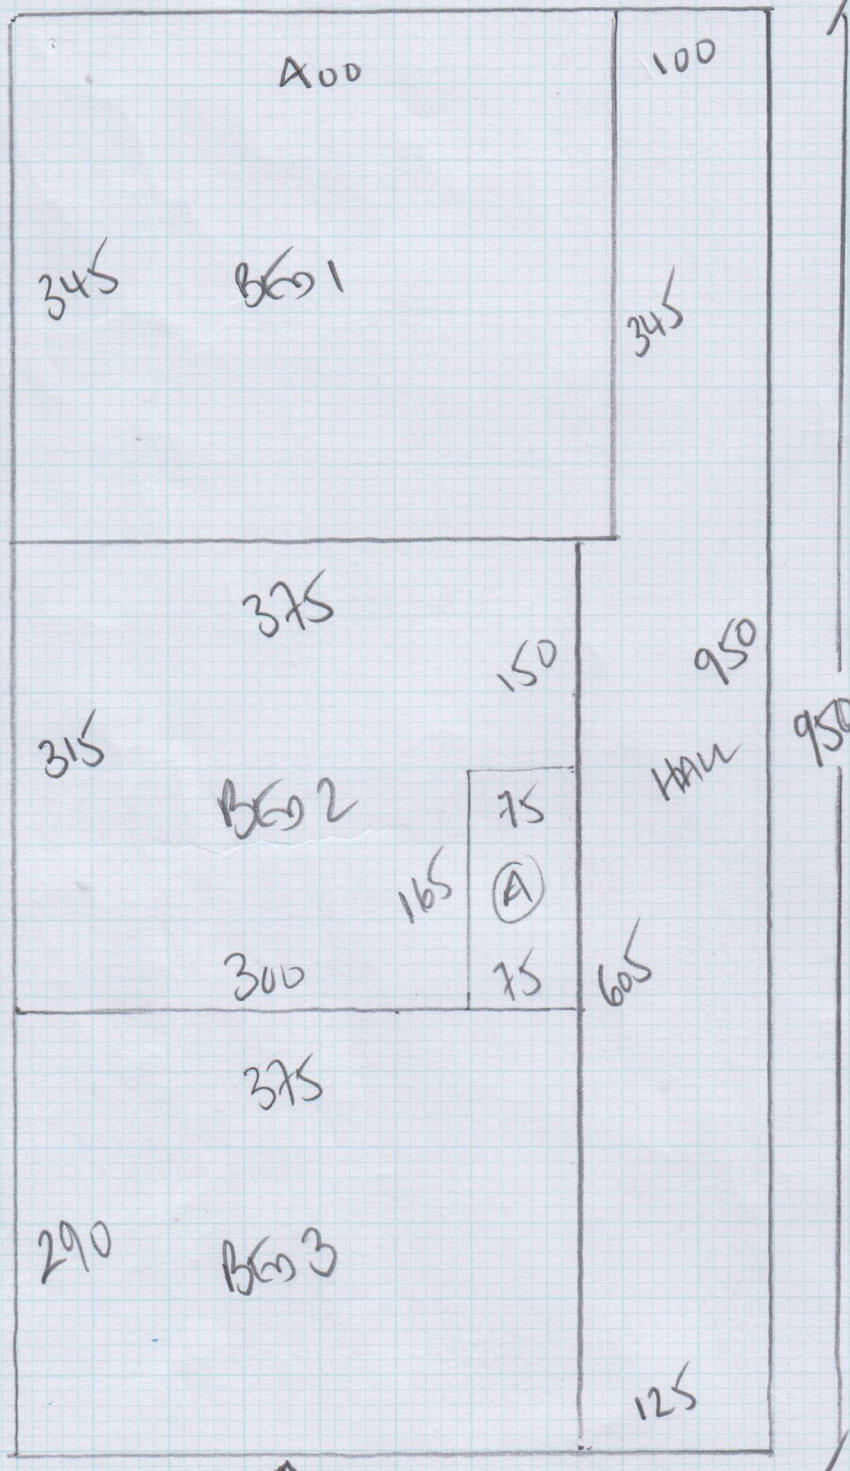

Job No: F277152
 Name: BRENNAN
 Address: HAZELWOOD MANES
 RUSHMORE ROAD
 Tel: SW65A1
 Sheet: 1 OF 2

COLORADO
 2201
 (FITROVIA SILK)
 3-20 x 4MTR
 * Seam
 Doorway *
 Re-use
 existing
 underlay

Job No: F23045
Name: BLENNAN
Address: 7 HAZELWOOD MANOR
ROSMERE ROAD
Tel: SW6 5AT
Sheet: 2 of 2

OHIO COND
1627/22

950 x 500

4750m²

↑
WHOLE FLAT