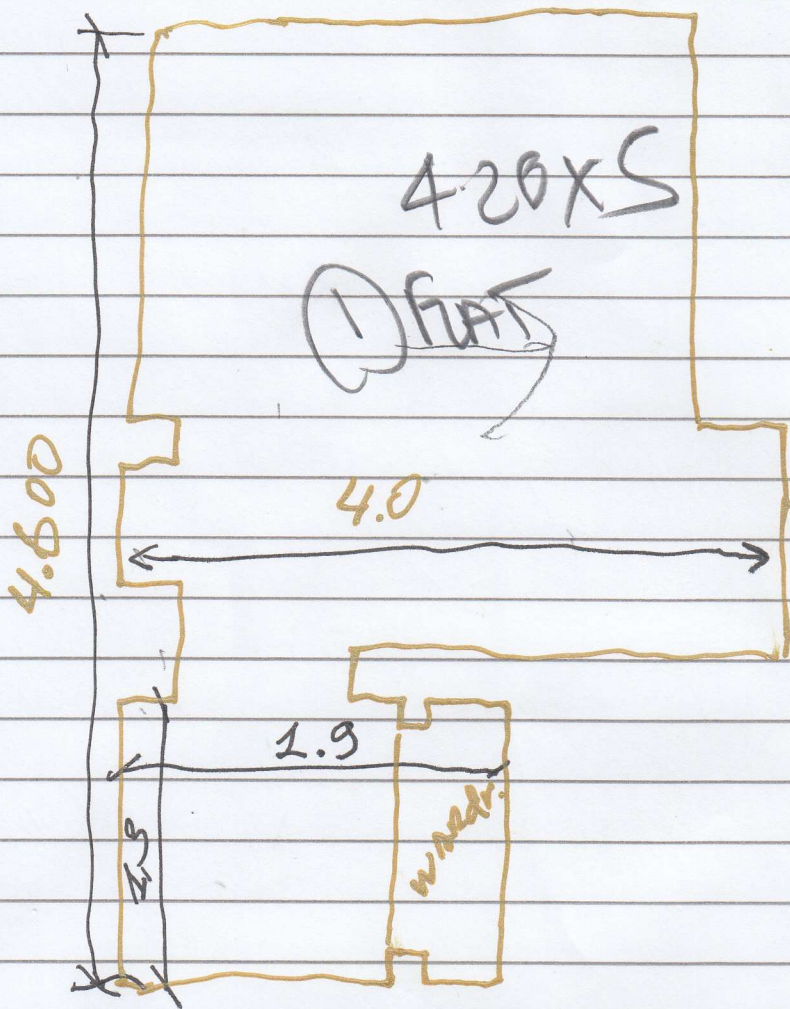

F 27713

WESTGATE LTD
FLAT 1 + 29
363 LILLIE RD
MACKENZIE HOUSE
SW6 7PD

EXISTING
DIMENSIONS +
FIXINGS

CUSTOMER SIZES