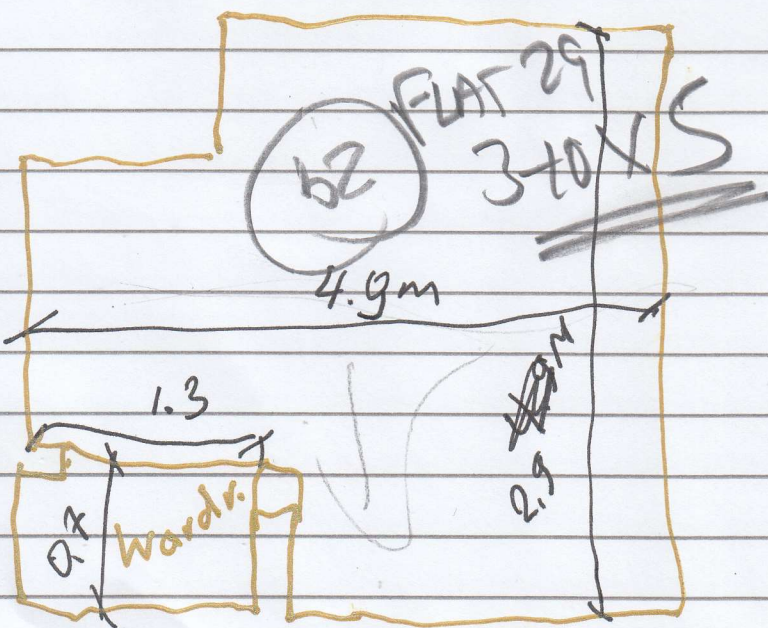

F 27713

WESTGATE LTD
FLAT 1 + 29
363 LILLIE RD
MACKENZIE HOUSE
SW6 7PD

EXISTING
DIMENSIONS +
FIXINGS

CUSTOMER SIZES