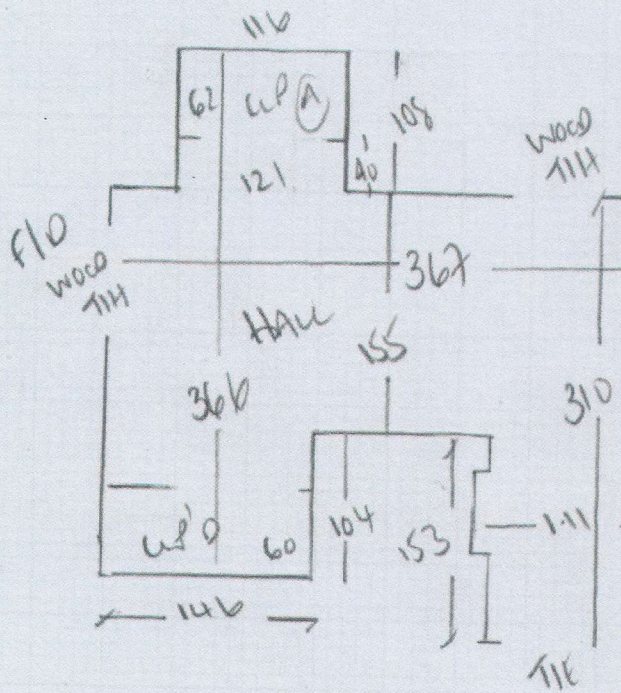

F27714 LEADER  
~~218~~ 218 Bromley Ave Clarendon  
 SEVEN OAK ROAD  
 SW6 1SY

TOWN COLONY 112  
 Row 400 x 400  
 Lounge 535 x 400  
 B60 365 x 400  
 1300 x 400 (52m<sup>2</sup>)