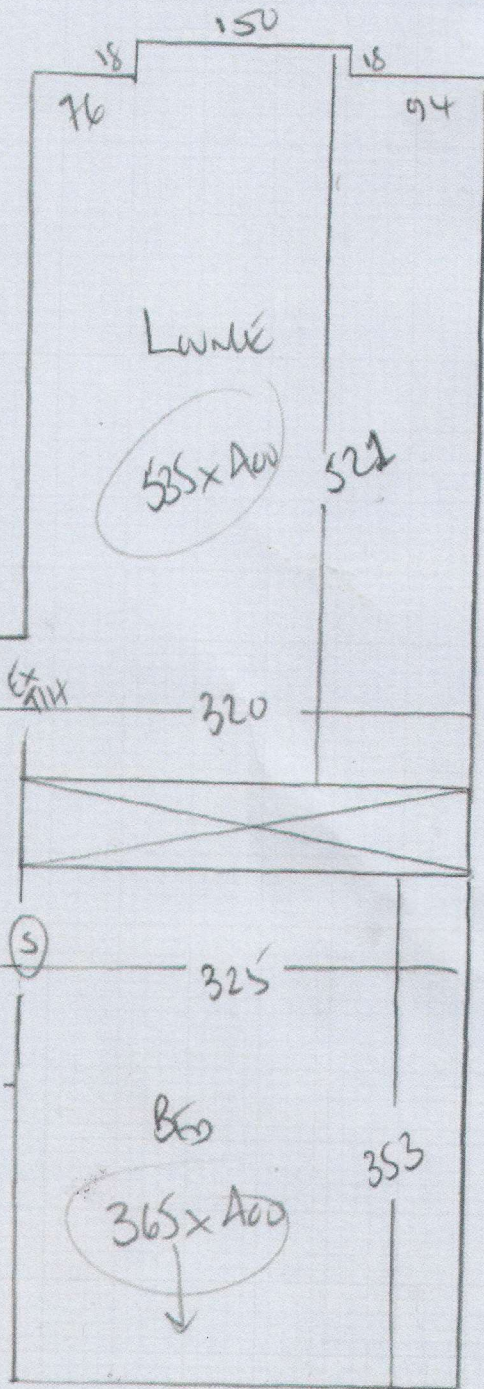

F27714 LEADER  
~~218~~ 218 Bromley Ave Clarendon  
 SEVEN OAK ROAD  
 SW6 1SY

TOWN COLONY 112  
 Row 400 x 400  
 Lounge 535 x 400  
 B60 365 x 400  
 1300 x 400 (52m<sup>2</sup>)