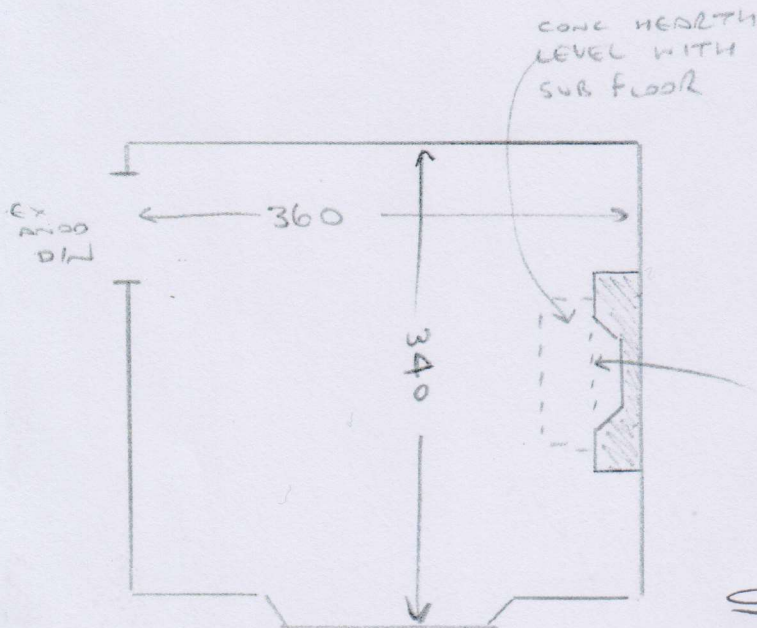

F27723
ESCOMBE,
164 Castlenau
Barnes
SW13 9QH

SWING 104
3-50 x 4MTR

- WOOD FLOOR
- W/O OPT
- EX S/E
- M/T 1 x BUNK BED.
- QUOTE USING EXISTING RUBBER W/LAY (NOT ADVISED)