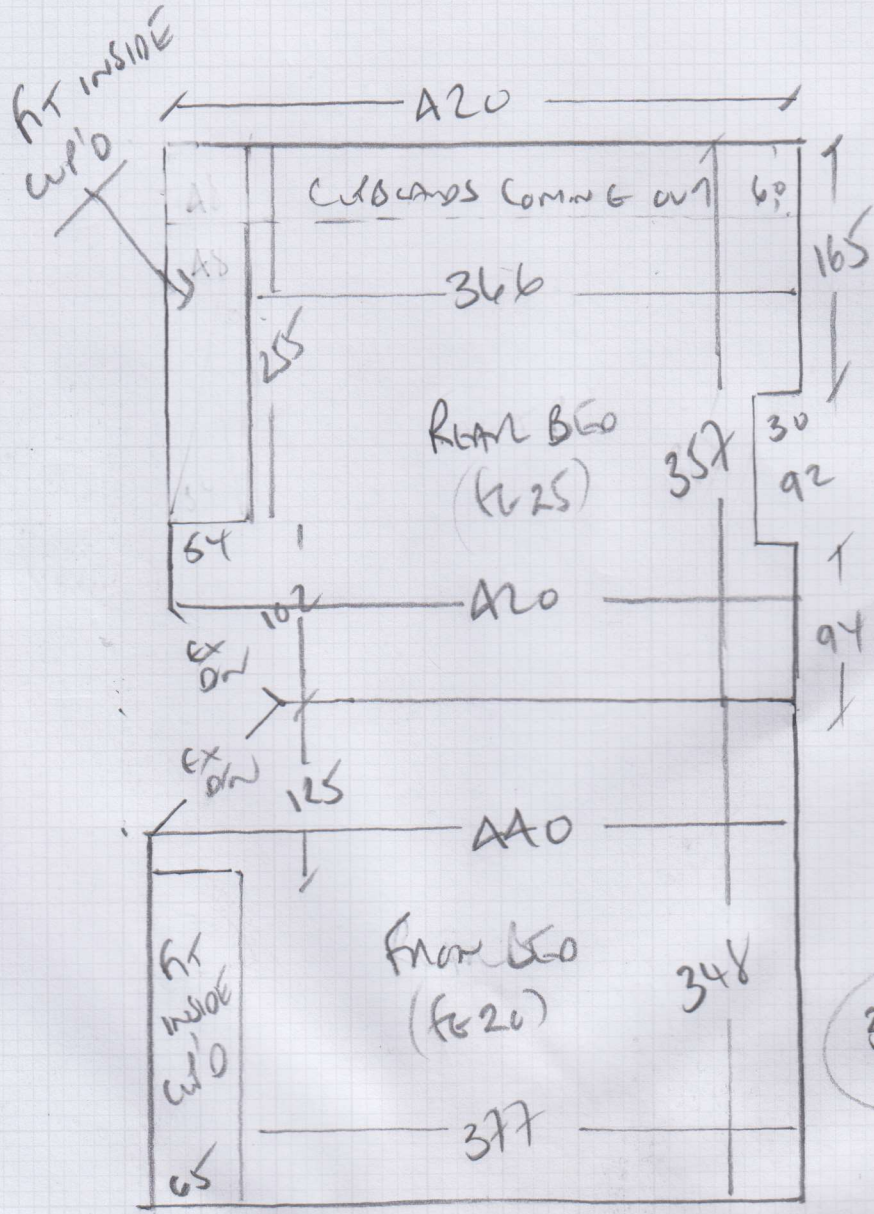

Job No: F27742  
 Name: THOMSON  
 Address: 65 Overbrook SW6 6SP.  
 Tel:  
 Sheet: 1 OF 1

2 bedrooms

CORRIDOR  
 COLOR LUL-2209  
 (LEDBURY LINEN)  
 REAR BED 370 x 500  
 FRONT BED 365 x 500  
735 x 500

36.75m<sup>2</sup>

LEDBURY LINEN  
 (TEXTURES)