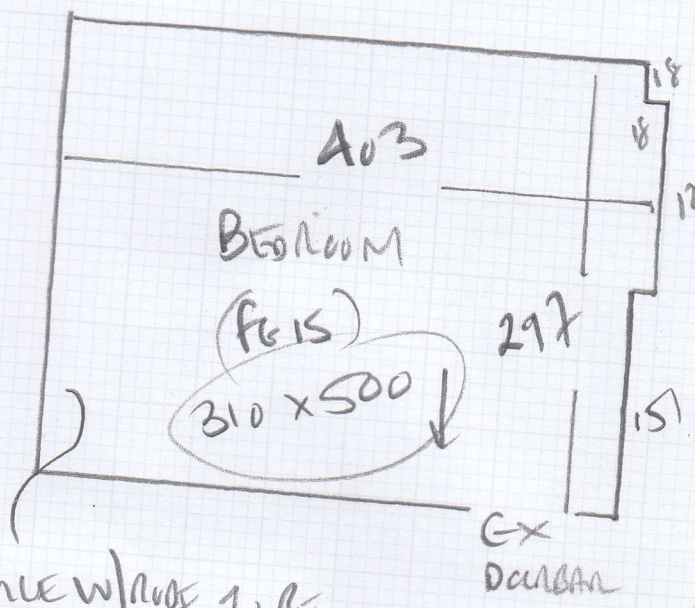

mrcarpet
 Job No: F277A3
 Name: BONSU
 Address: 43 ST LUKE'S MEWS
 (GROWS FROM FRONT)
 Tel: W11 106
 Sheet: 1 of 1

Bedroom

BACK DOOR TO GARDEN

MONMREUX
 Colour 326
310 x 500

1550m²

LARGE WINDOW TO BE
 GONE BY FIT DATE!!

LARGE DOUBLE BED FRAME WILL BE ONLY ITEM TO MOVE

- SOLID FLOORS
- EXISTING STEPLE
- W/FT AND TWIST ON PU FRAME