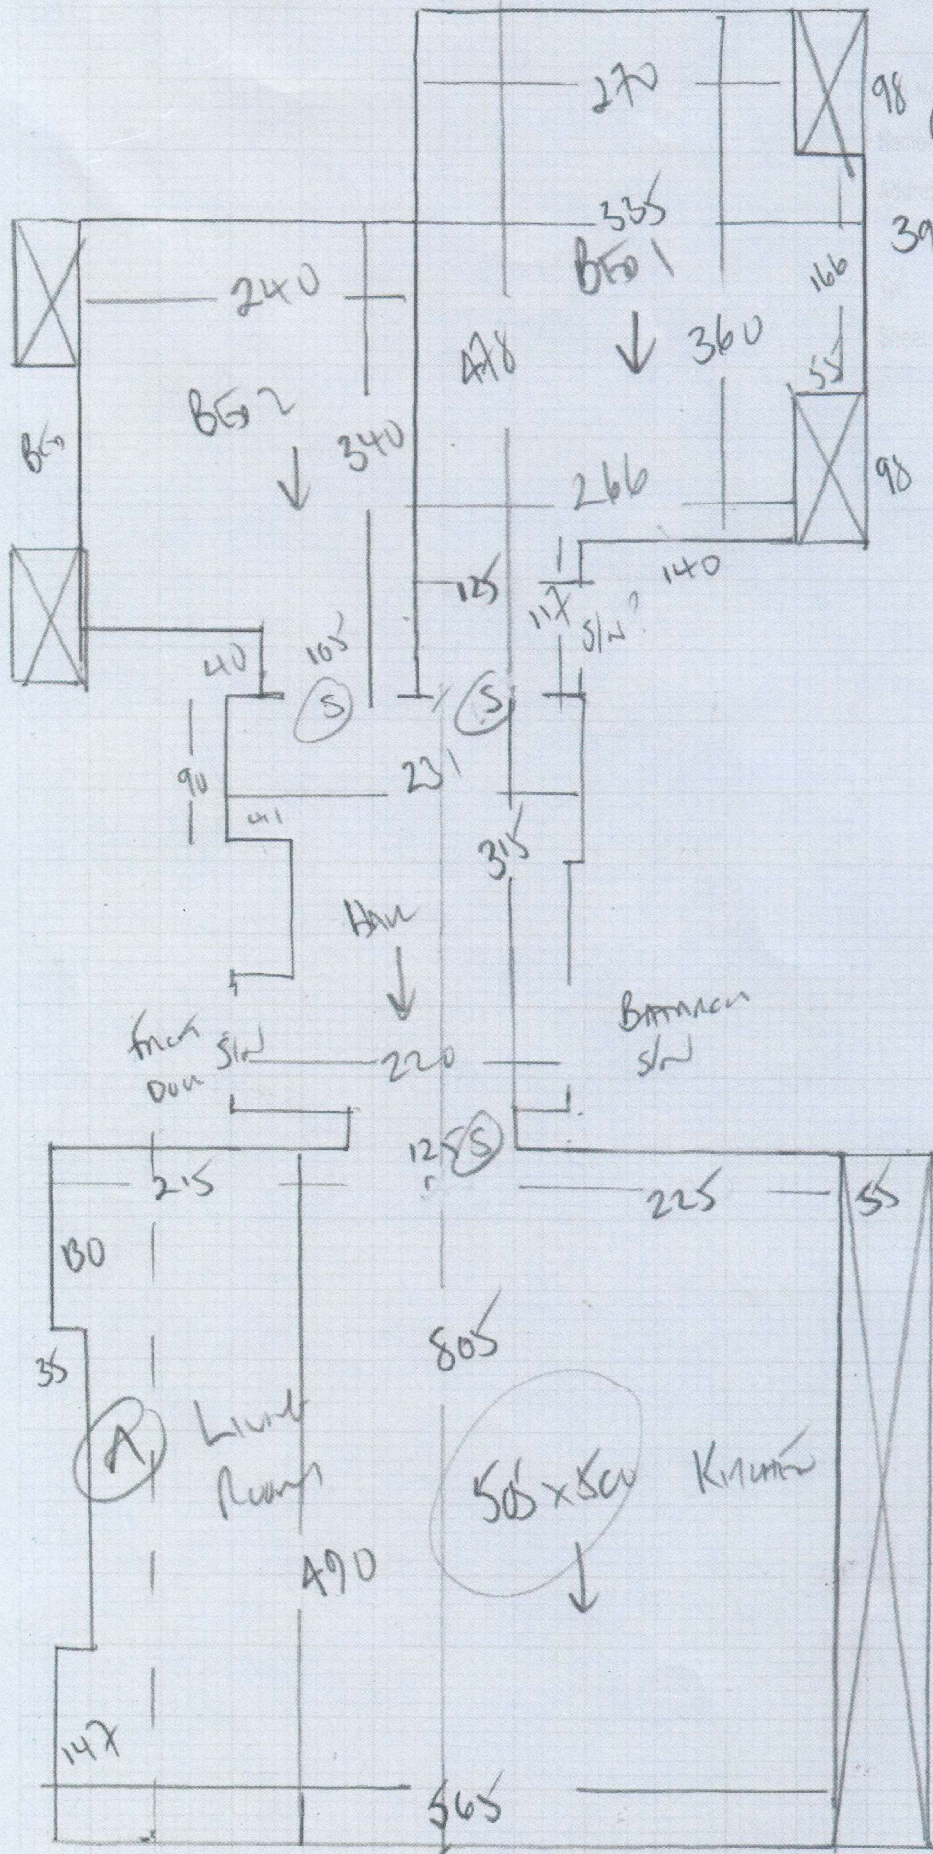

F2 7750
 F2 5458
 Graham Design Blvd
 Fur 10
 39-AD Beautiful Bond
 SW 31 PW
 1 2

YORK VELVET
 YOR - 228

Row 1 350 x 500
 Row 2 500 x 500
 Living 505 x 500
 1355 x 500

6275_{m2}

ORDER IN
 1 PIECE

SYSTEM 10
 UNDERWAY

277.50
~~F2558~~
 GRAFFIN DESIGN
 FUR 10
 39.40 CENTRAL COND
 SWB HW

2-2