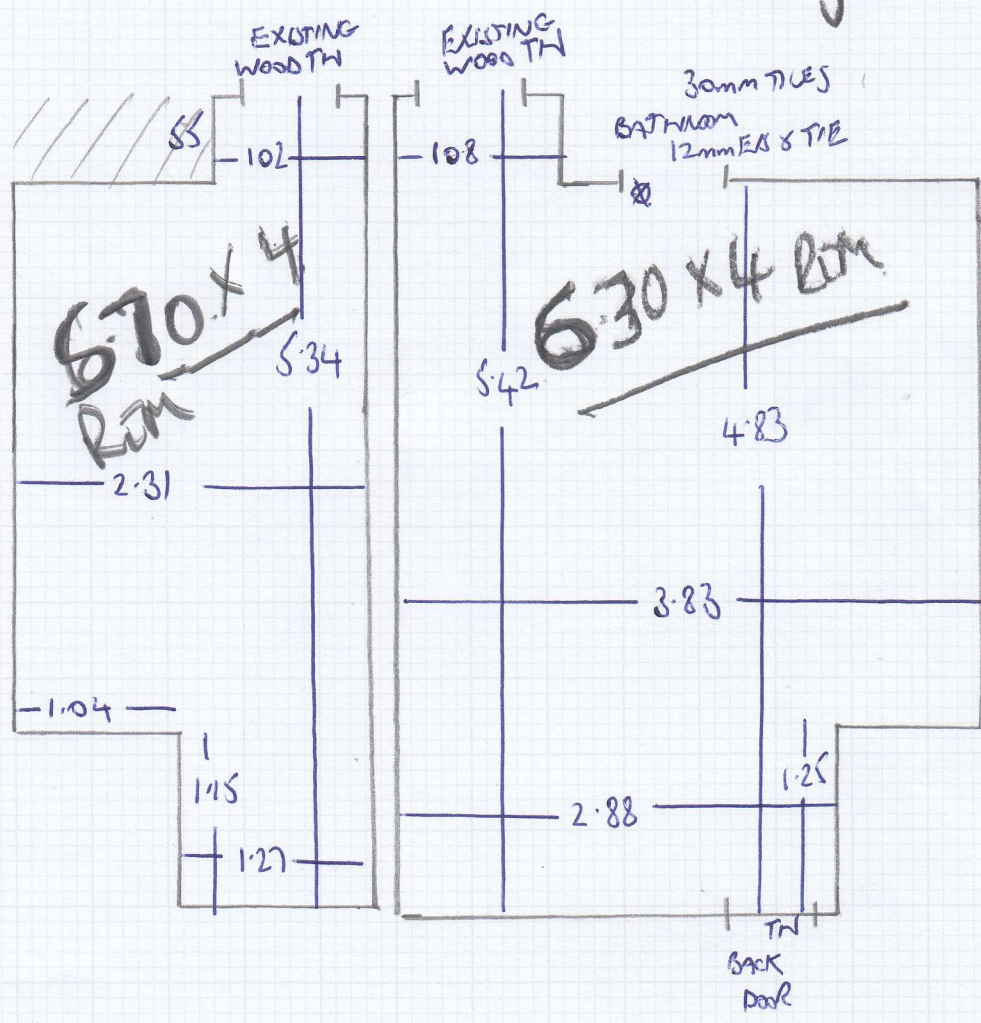

mrcarpet  
DESIGN FOR LAYOUT

Job No: F277S3  
 Name: WADDINGTON  
 Address: 9A EVELYN GARDENS  
 SW7 3BE  
 Tel:  
 Sheet: 1 of 1

KENSINGTON COTTAGE

STICK PAPER SEED