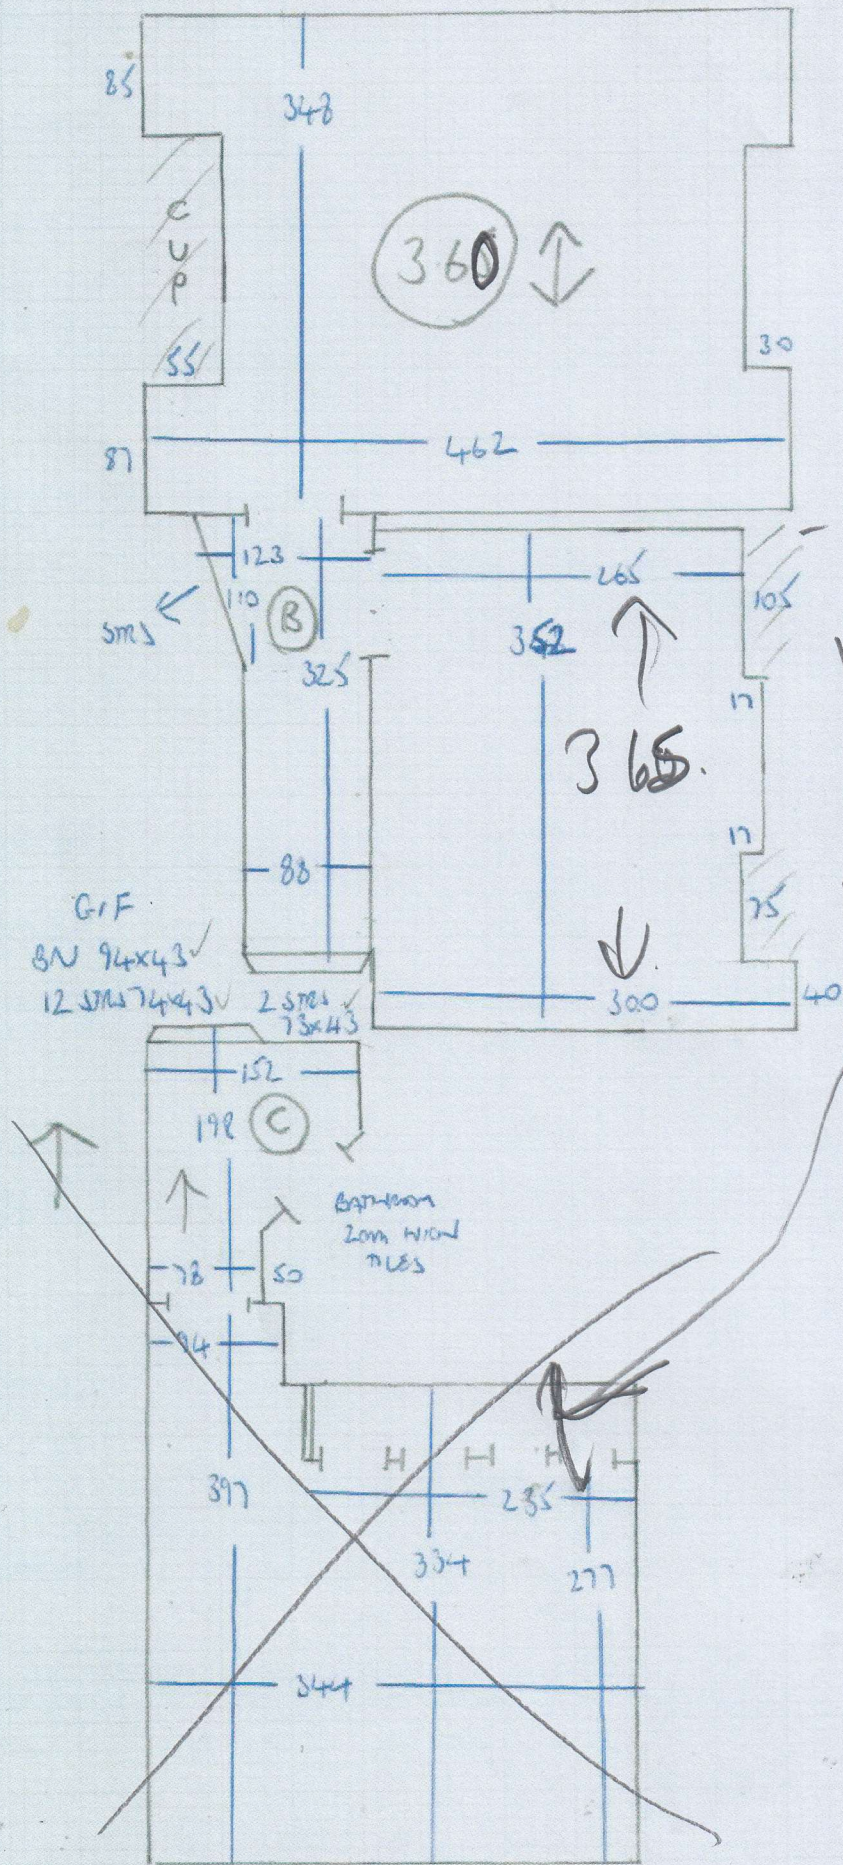

FIRST FLOOR

27780.

~~E27137~~
 WEATHERBY
 21 FOSKETT ROAD
 SW6 2LY

~~3054~~

ARNICA Plyro

3.60x5
 3.65x5

W. O. F. W. R. W. L. W. R. W. L. W. R. W. L.

PUT DAMAGED
 CARPET IN
BASEMENT