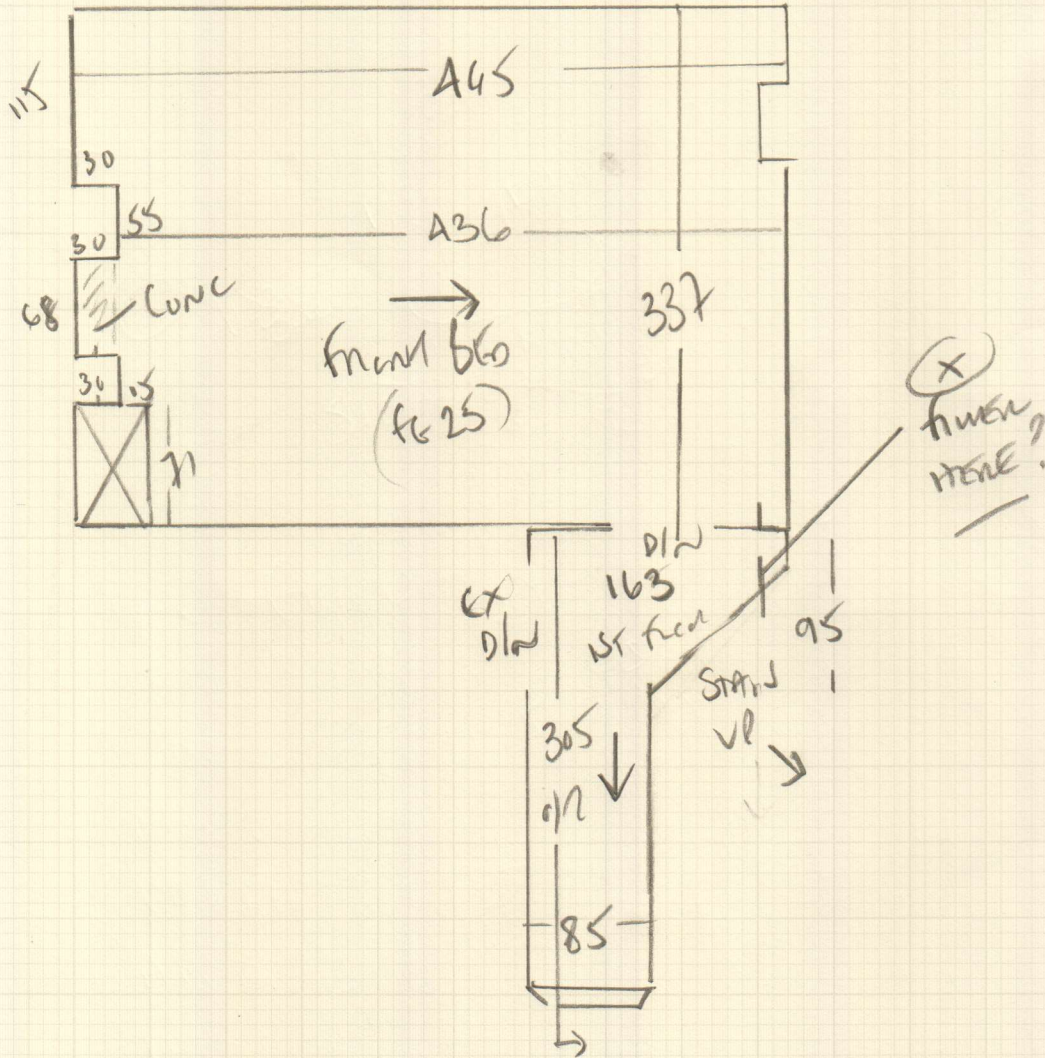

Job No: F27281  
Name: POPE  
Address: ABINGHAM ROAD  
WB 8JE

Tel:  
Sheet: 1 OF 2

front balcony  
+ 1st floor landing  
(with stairs)  
MIKU HCS30  
500 x 500  
25m<sup>2</sup>

\* Landing may be cleaned \*  
29/09/20

Job No: F27781  
 Name: Frank Pote  
 Address: 46 YELLOHAMBO  
 W6 8JE

Tel: \_\_\_\_\_  
 Sheet: 2 OF 2

WOOD FLOOR  
 URUBA LAMONA CARPET  
 EXTERIOR STORAGE + 4 STICKS