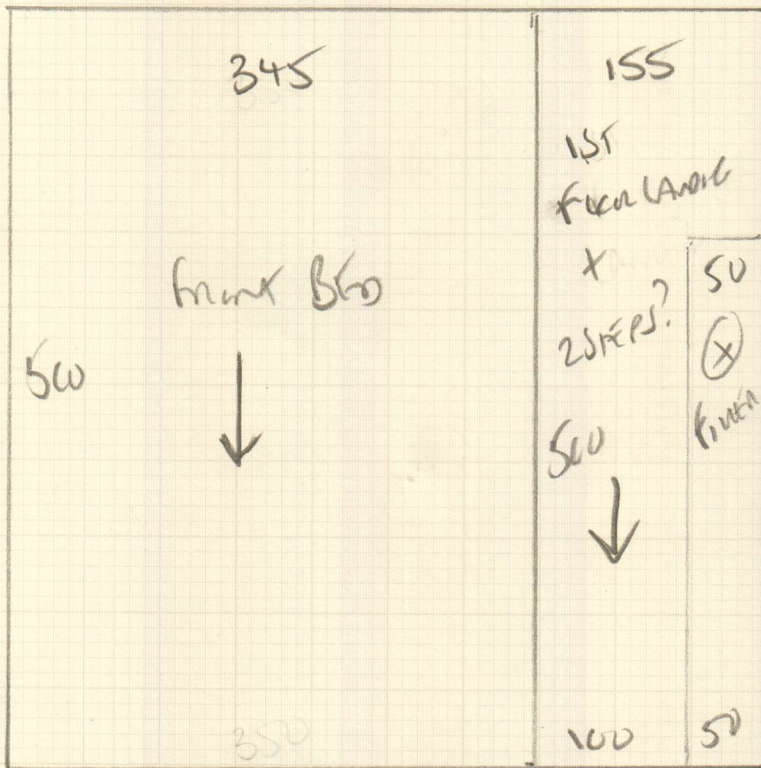

Job No: F27281  
Name: POPE  
Address: ABINGHAM ROAD  
WB 8JE

Tel:  
Sheet: 1 OF 2

front balcony  
+ 1st floor landing  
(with stairs)  
MIKU HCS30  
500 x 500  
25m<sup>2</sup>

\* Landing may be cleaned \*  
29/09/20

Job No: F27781  
 Name: Frank Pote  
 Address: 46 YELLOHAMBO  
 W6 8JE

Tel: \_\_\_\_\_  
 Sheet: 2 OF 2

WOOD FLOOR  
 URUBA LAMONA CARPET  
 EXTERIOR STORAGE + 4 STICKS