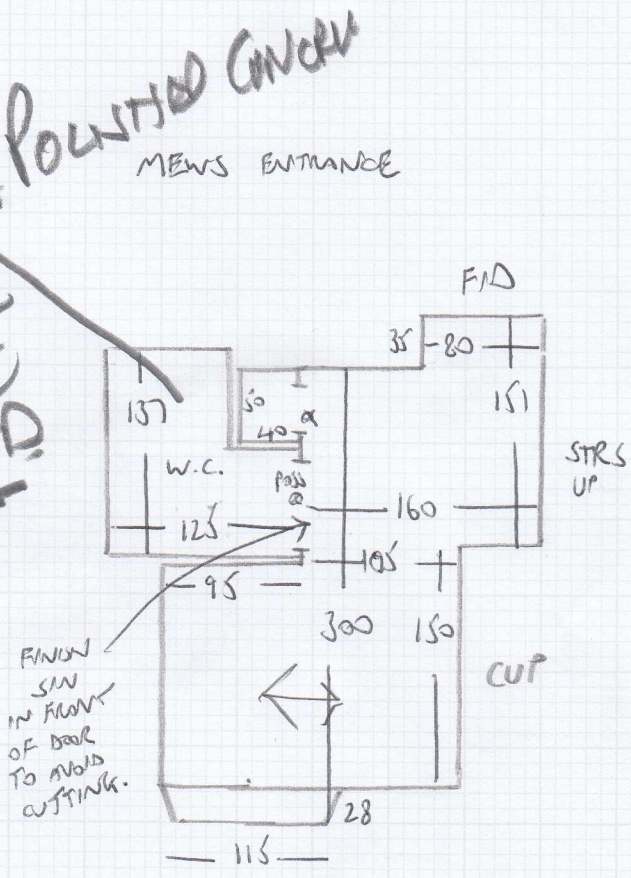

~~Sisal Boucle Orange 1224 + 1852 3860~~
~~Non Boucle Orange 0714 616~~

mrcarpet
 Job No: _____
 Name: PICKERING
 Address: 75 Roman Road
 E2 0QW
 Tel: _____
 Sheet: 1 of - 1

SECURA POINTED CARPET
 170 x 2
 FAST TRAC
 SCREENED

Sisal Boucle Orange
 4 x 4

FIRST FLOOR LANDING