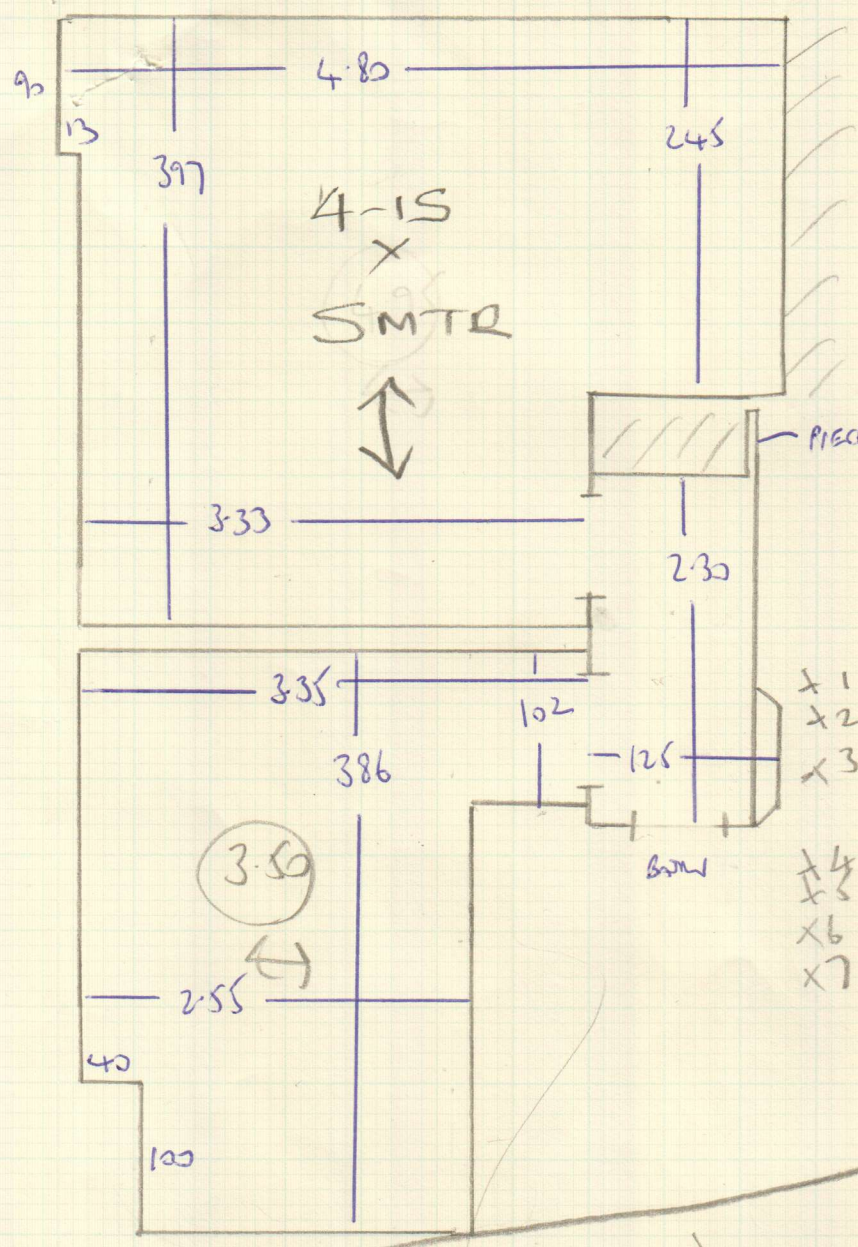

TOP LANDING & STAIRS ONLY

Job No: F27810
Name: KNIGHTS
Address: 103 ROSTREUX RD
SW6 SAD

Tel: _____
Sheet: _____ of: _____

TOWN 112
3-80 x 4MTR

MONTREUX 326

TOP BEDROOM 4-15 x 5MTR

" REAR " 3-50 x 5MTR

Top Floor

mrcarpet
 Job No: F-27810
 Name: SONS KNIGHTS
 Address: 108 POSTREVOR RD
 SW6 SAD
 Tel:
 Sheet: 2 OF 2

- x 1 W 95x62
- x 2 W 117x65
- x 3 W 85x68
- 8 STAIRS - 88
- x 4 W 105x60
- x 5 W 120x65
- x 6 BN 87x65
- x 7 BN 90x60

Bordeaux
 Remnant
 Pecan

2 BEDS

4.15
 3.50

7-65x50

FIRST FLOOR STAIRS

- RISER 90x16
- 9 W 102x60
- 9 W 85x57
- 10 W 83x60

13 STAIRS 84

TREADS 86x28