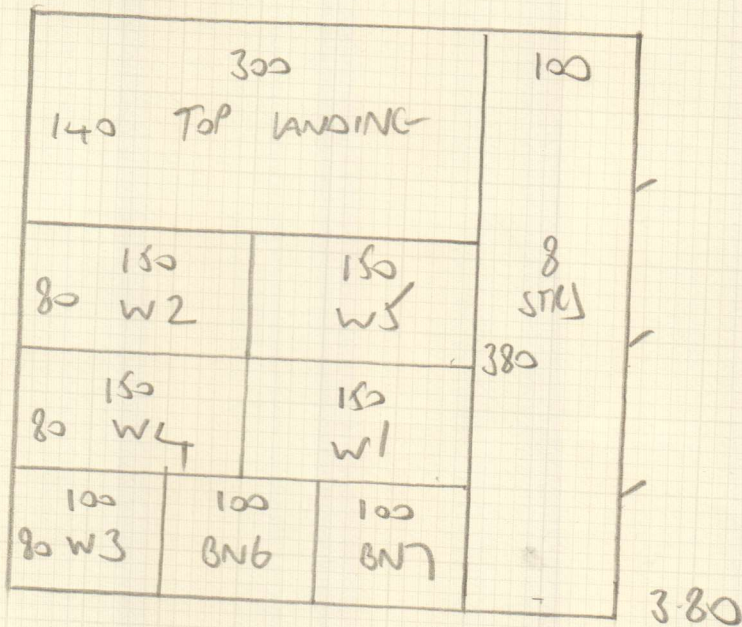

TOP LANDING & STAIRS ONLY

Job No: F27810
Name: KNIGHTS
Address: 103 ROSTREUX RD
SW6 SAD

Tel: _____
Sheet: _____ of: _____

TOWN 112
3-80 x 4MTR

MONTREUX 326

TOP BEDROOM 4-15 x 5MTR

" REAR " 3-50 x 5MTR

Top Floor

mrcarpet
 Job No: F-27810
 Name: SONS KNIGHTS
 Address: 108 POSTREVOR RD
 SW6 SAD
 Tel:
 Sheet: 2 OF 2

- x 1 W 95x62
- x 2 W 117x65
- x 3 W 85x68
- 8 STAIRS - 88
- x 4 W 105x60
- x 5 W 120x65
- x 6 BN 87x65
- x 7 BN 90x60

Bordeaux
 Remnant
 Pecan

2 BEDS

4.15
 3.50

7-65x50

FIRST FLOOR STAIRS

- RISER 90x16
- 9 W 102x60
- 9 W 85x57
- 10 W 83x60

13 STAIRS 84

TREADS 86x28

SN. & COVER

Greenwich
 Tobacco
 Remnant

Chelsea
 11.2 sand