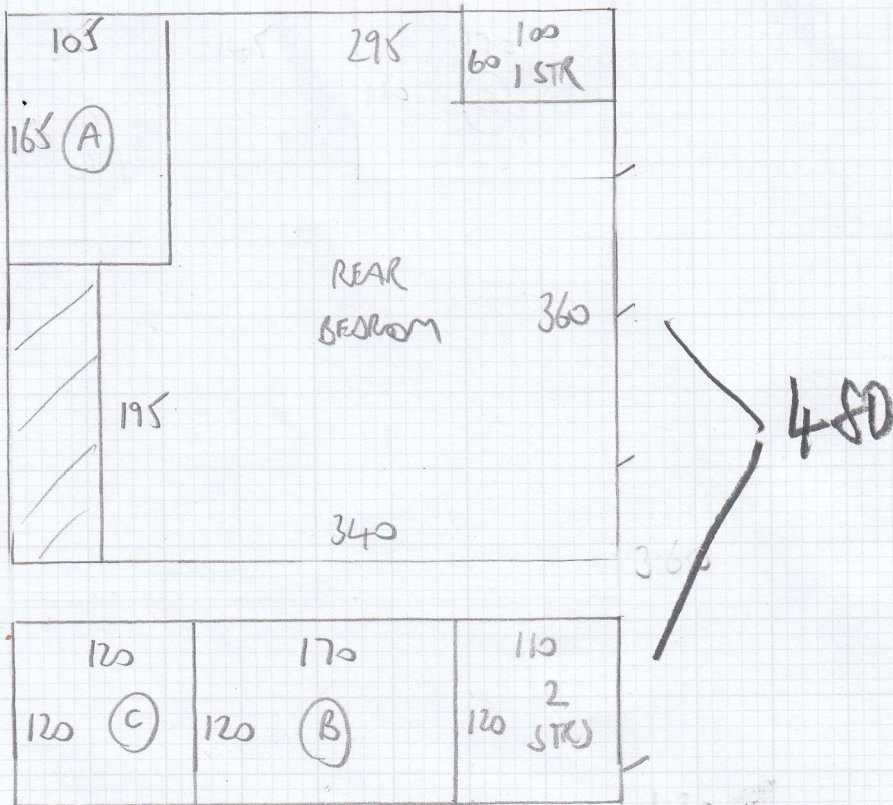

Job No: F27816
 Name: MAHEK
 Address: 23 BURNFORD AVENUE
 SW6 5EB
 Tel:
 Sheet: 1 of 2

~~BEL-5177~~ TWISSO
 BEL-5177
 4'50" x 4'
 4'0" x 4'

450
480

$9.30m \times 4.00m = 37.2m^2$