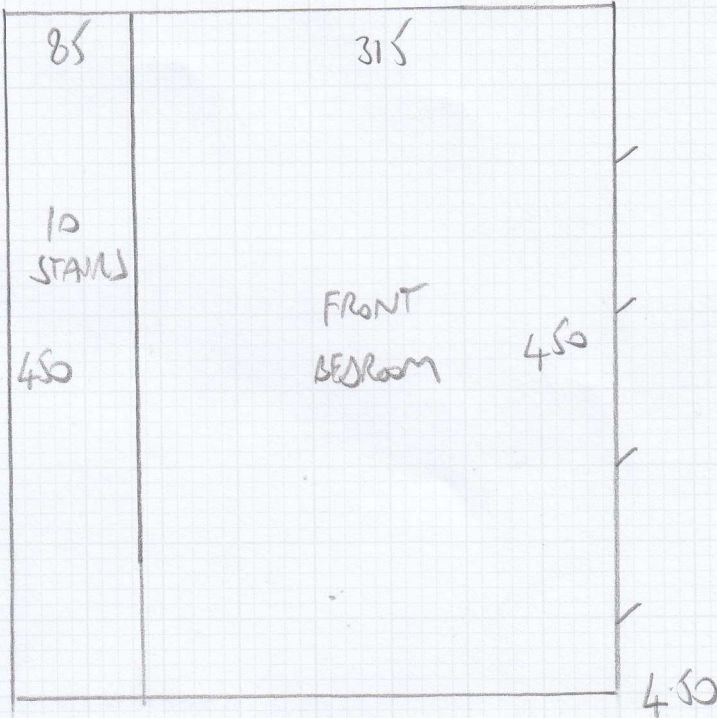

Job No: F27816
 Name: MAHEK
 Address: 23 BURNFORD AVENUE
 SW6 5EB
 Tel:
 Sheet: 1 of 2

~~BEL-5177~~ TWISSO
 BEL-5177
 4'50" x 4'
 4'0" x 4'

450
480

$9.30m \times 4.00m = 37.2m^2$