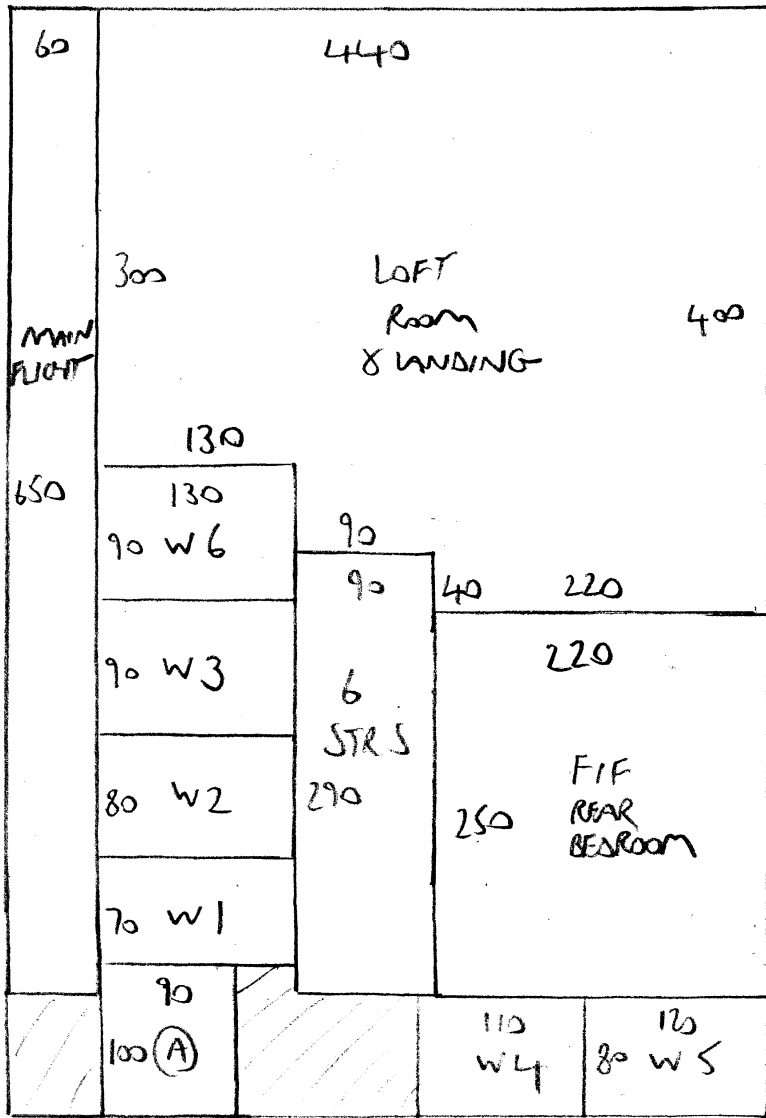

Top Floor

F27828

PAGE 1

308 HERBERT GARDENS

NW10 3BU

- 1 W 91x57
- 2 W 115x62
- 3 W 116x78
- 4 W 82x59
- 6 STPS-8L
- 5 W 98x68
- 6 W 116x77

F1F
WOOD FLOORING

F1F NEAR BEDROOM

FIRST FLOOR
RISER 76x22
12 STPS 77.5cm
SUGHT. BN - AS STAIR } RUNNER
60cm

F27828
 PAGET
 308 HERBERT GARDENS
 NW10 3BU