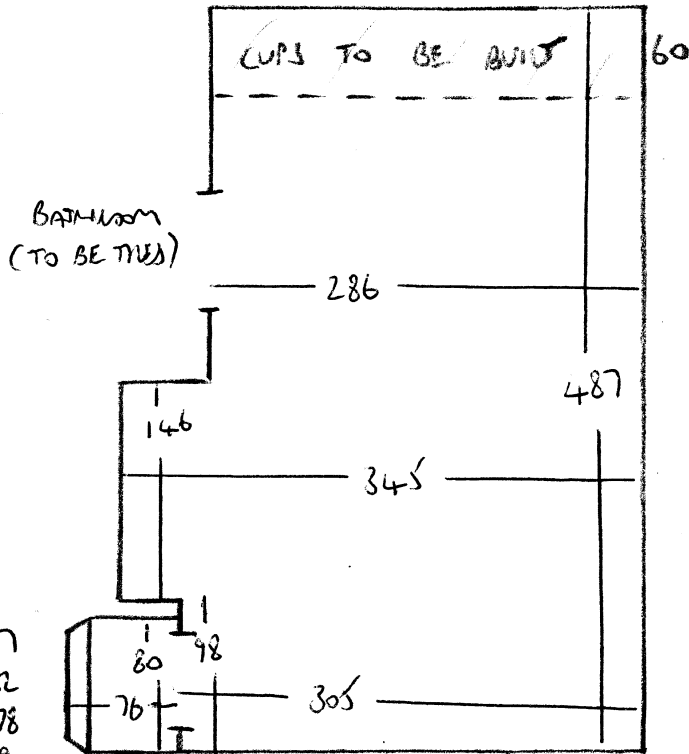

Top Floor

F27828

PAGE 1

308 HERBERT GARDENS

NW10 3BU

- 1 W 91x57
- 2 W 115x62
- 3 W 116x78
- 4 W 82x59
- 6 STPS-8L
- 5 W 98x68
- 6 W 116x77

F1F
WOOD FLOORING

F1F NEAR BEDROOM

FIRST FLOOR
RISER 76x22
12 STPS 77.5cm
SUGHT. BN - AS STAIR } RUNNER
60cm

F27828
 PAGET
 308 HERBERT GARDENS
 NW10 3BU