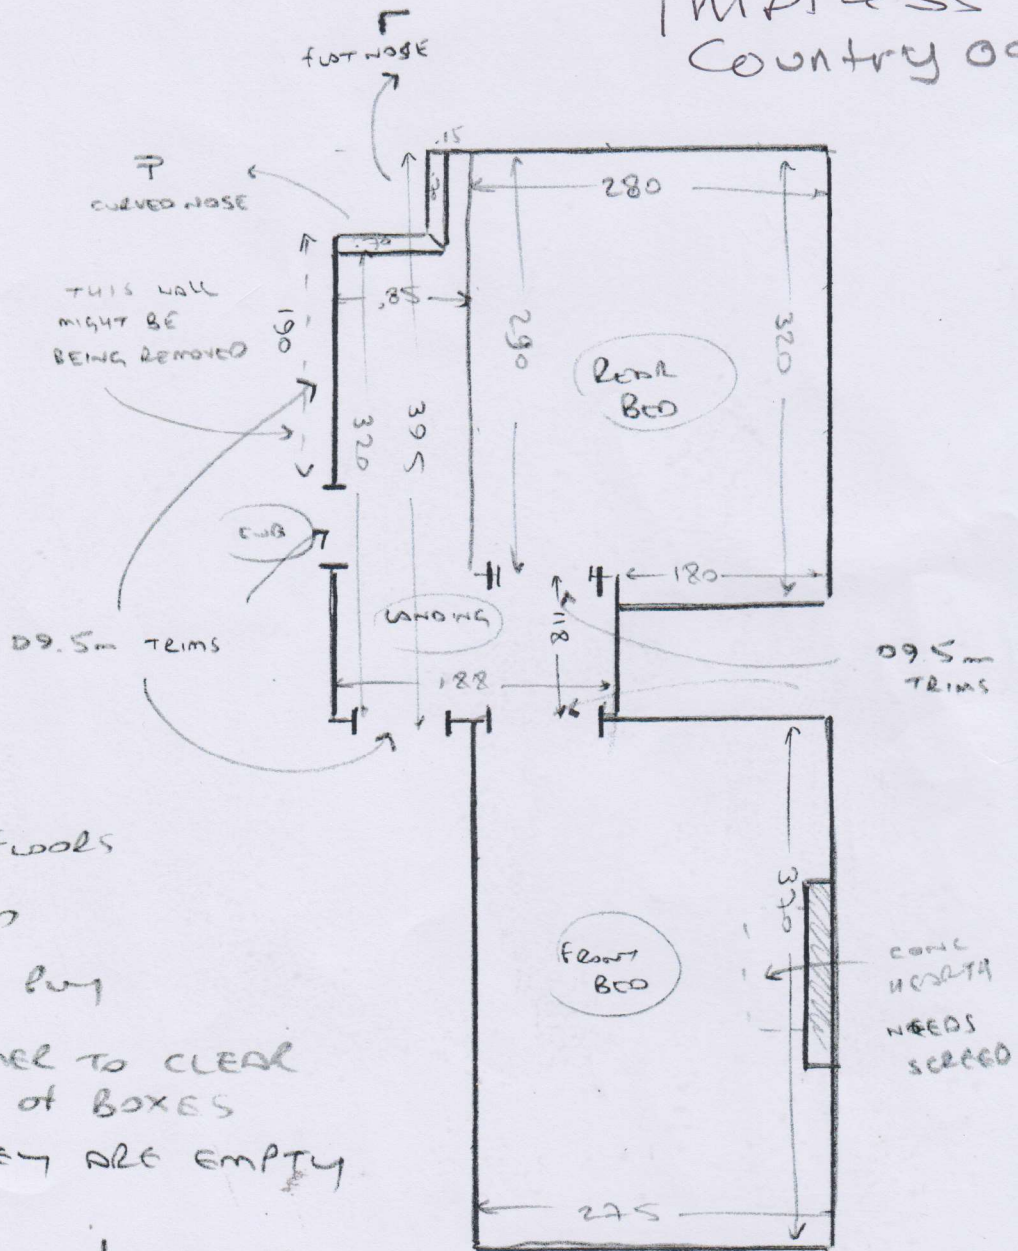

7 Packsw 3-62

(25-34)

F27829

kolitsa

TSVETIKOVA

7 packs

IMPRESS
Country oak

NET AREA
22.88m²

- wood floors

- no up

- needs buy

- customer to clear
rooms of boxes
so they are empty

- parking = 3.20 / m²

- ALL doors need easing