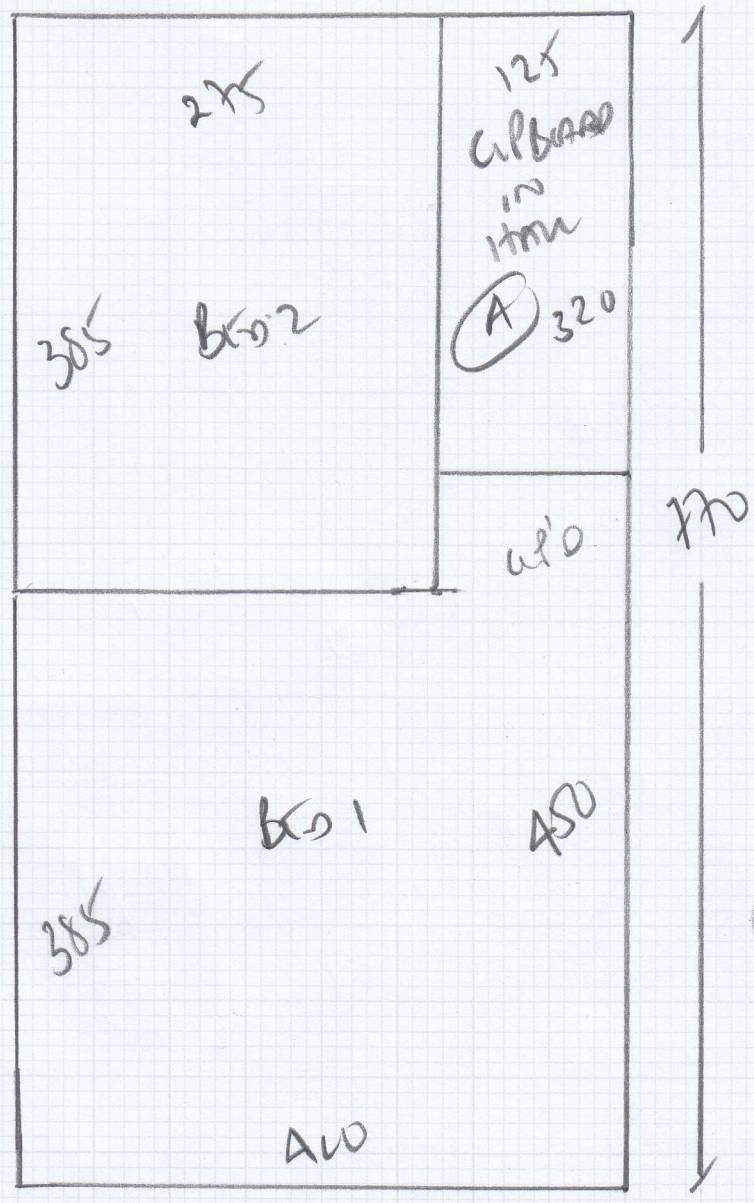

Job No: F27845  
Name: SHAW  
Address: 57 BERGAMIA COURT  
5th Floor  
Tel: 33 D'Almeida ST  
Sheet: SWI W ONLY  
1 - 2

2 Bedrooms  
+ ALBAND in HALLWAY

VERUDE 29

LIVING  
CORR LWHY

PLAN 770 x 400

3080m<sup>2</sup>

Bedroom 1  
 405 x 500  
 2025m<sup>2</sup>  
 Bedroom 2  
 275 x 400  
 1100m<sup>2</sup>

mrcarpets  
 Job No: F27845  
 Name: SHAW  
 Address: 57 BERGMANIA CANT  
 5th floor flat  
 Tel: 33 EDDING ST  
 Sheet: SW1 W ON 1

Concrete floor  
 Spice sleeve  
 NO WHT  
 NO FURNITURE  
 PAINTED AIR BARS.

SEE 770 x ACCUM  
 CUT TURN

VEEDE. 29