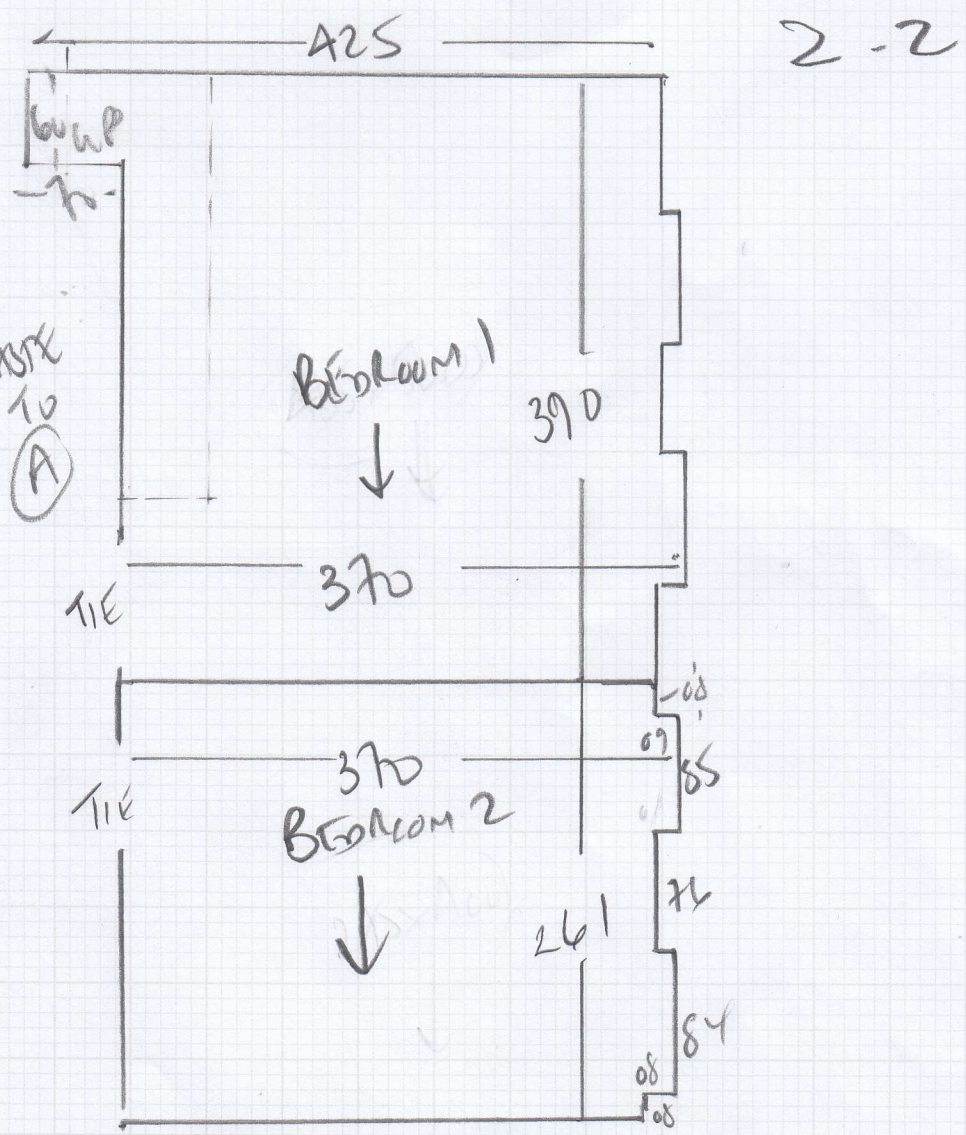

Job No: F27845  
Name: SHAW  
Address: 57 BERGAMIA COURT  
5th Floor  
Tel: 33 D'Almeida ST  
Sheet: SWI W ONLY  
1 - 2

2 Bedrooms  
+ ALBAND in HALLWAY

VERUDE 29

LIVING  
CORR LWHY

PLAN 770 x 400

3080m<sup>2</sup>

Bedroom 1  
 405 x 500  
 2025m<sup>2</sup>  
 Bedroom 2  
 275 x 400  
 1100m<sup>2</sup>

mrcarpets  
 Job No: F27845  
 Name: SHAW  
 Address: 57 BERGMANIA CANT  
 5th floor flat  
 Tel: 33 EDDING ST  
 Sheet: SW1 W ON 1

Concrete floor  
 Spice sleeve  
 NO WHT  
 NO FURNITURE  
 PAINTED AIR BARS.

SEE 770 x ACCUM  
 CUT TURN

VEEDE. 29