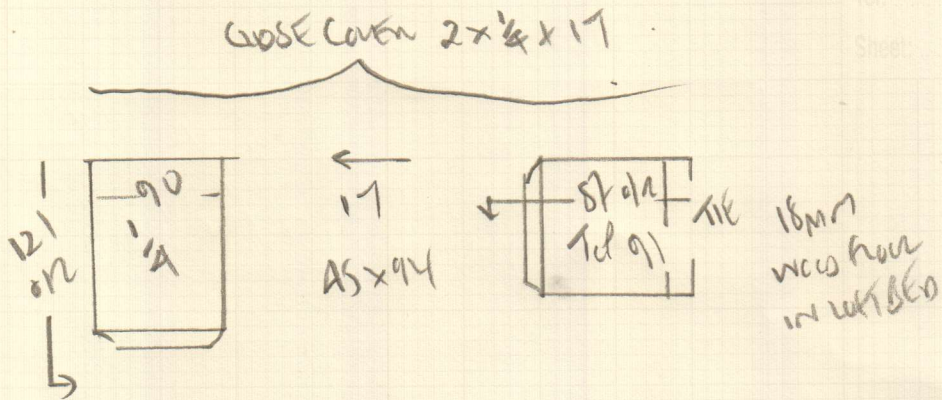

mrcarpet  
 Job No: F27885  
 Name: STEVENSON  
 Address: 34 CREWTON ROAD  
 NW10 3DU  
 Tel:  
 Sheet: 1 of 1

60cm Runner  
 Riser  
 18 x 83  
 91  
 45 x 86  
 } 60cm Runner  
 Step HERE

Total front of Stairs  
 Tel 2 x 1/4 Landing + 1 Step  
 Close Cabin  
 91 + Riser as 60cm Runner

170 x 400  
 6800<sup>2</sup>

CHELSEA 23  
 CORK  
 ( BOSTON BOS-12 )