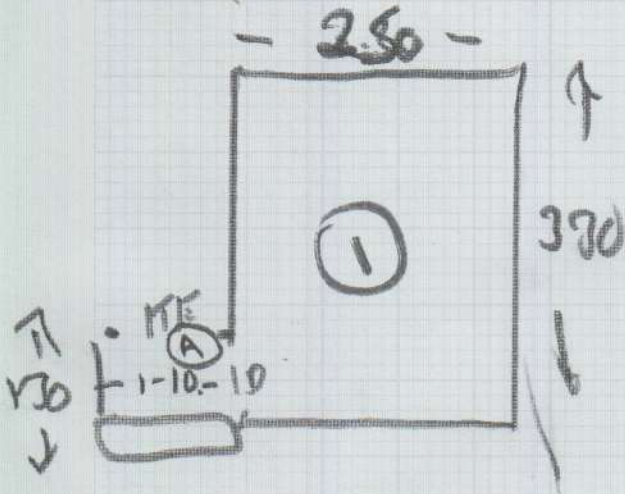

Job No: F27 910
 Name: BROMHEAD
 Address: 9 SANDILANDS ROAD
 LONDON SW6 2TD
 Tel: 07867-806212
 Sheet: 2 of 2

- 1 4.05 x 4
 - 2 3.45 x 4
 - 3 3.00 x 4
 - 4 ~~2.55 x 4~~
-
- 1.00 x 4.
 14.05 x 4 w

SG-20

Coil

1-40 x 1.00
 1 x FREDGE ALI

3 D 2 TE
 ALI

SWD STAIN FREE TUNF
 COLONA.

Job No: F 27910
 Name: Blom HAD
 9. SANDILANDS ROAD
 LONDON SW6 2DD
 Tel: 07867 806212

Sheet: 1 - 2

TOP BOO

W1 - 60 x 80 ✓

W2 - 65 x 1.00 ✓

W3 - 65 x 71 ✓

ST (2) - 45 x 75 ✓

W4 - 65 x 87 ✓

5 - 70 x 1.00 ✓

6 - 65 x 68

7 - 55 x 85 ✓

8 - 70 x 1.00 ✓

9 - 65 x 75 ✓

ST (1) - 45 x 75 ✓

W10 - 65 x 85 ✓

11 - 70 x 1.05 ✓

12 - 70 x 72

ST (9) 45 x 75 ✓

FRONT BOO