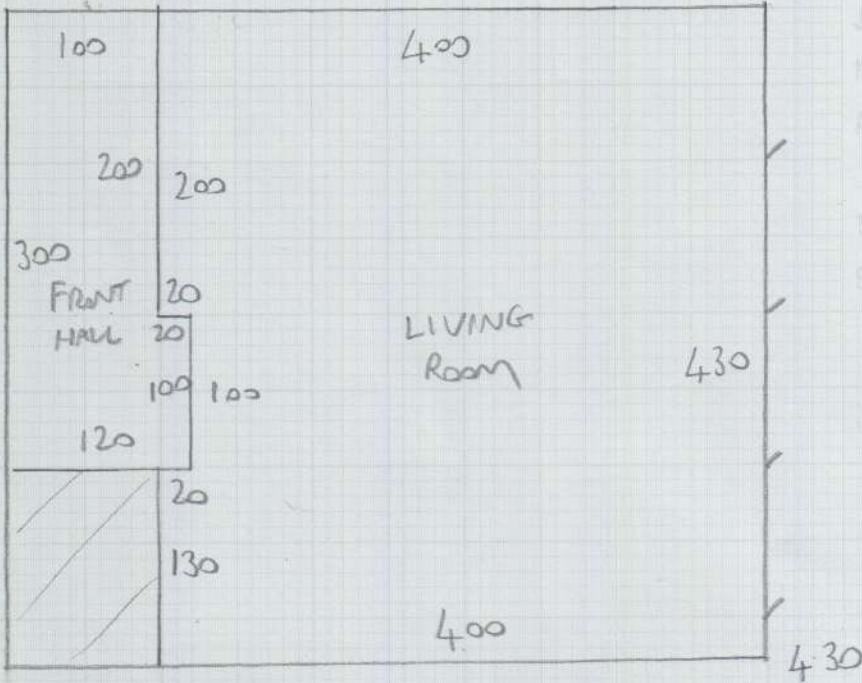

Job No: F27920  
 Name: GUPTA  
 Address: GROUND Floor Flat  
 78 LYSLIA ST SW6 6NE  
 Tel:  
 Sheet: 1-2

Dulham Scatter Free  
 COFFEE  
 Simple

4.30 x 5  
 3.05 x 5

$$\begin{array}{r} 4.30 \\ 3.65 \\ \hline 7.95m \end{array}$$

Job No: F27920  
Name: GUPTA  
Address: GROUND Floor Flat  
78 LYSIA ST SW6 6NE  
Tel:  
Sheet: 22

KITCHEN  
LAYERS OF VINYL  
ON HANDBOARD  
VIC TO STRIP UP  
& PLY. ALLOW  
FEATHEREDGE.