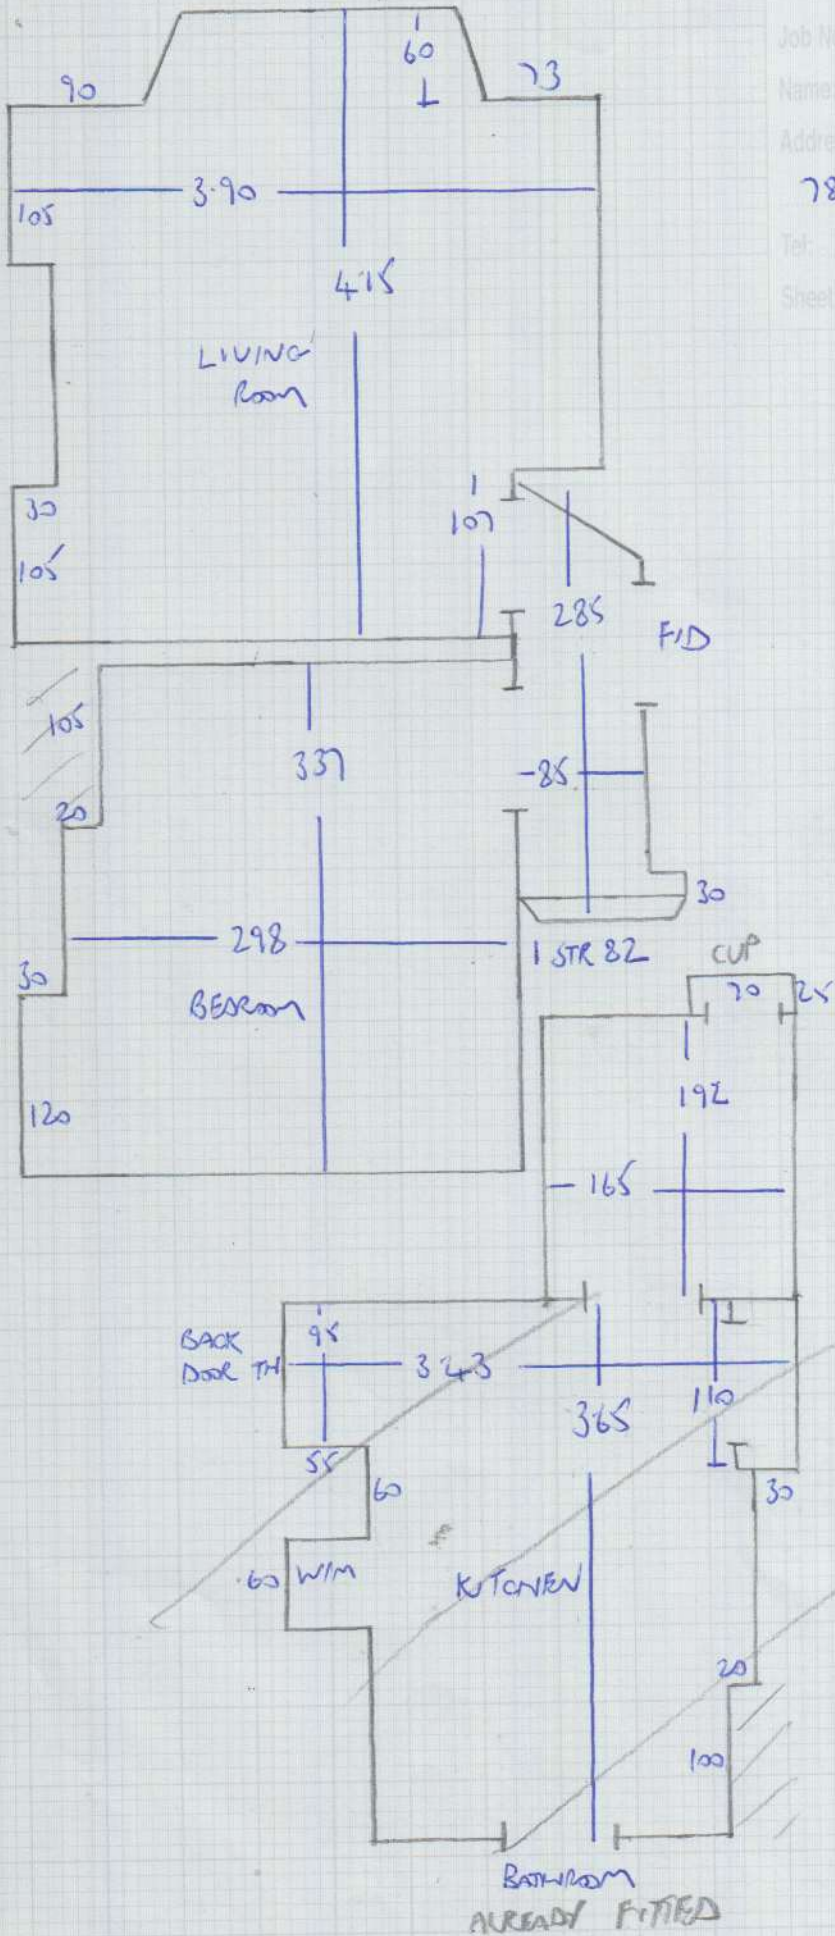

Job No: F27920  
 Name: GUPTA  
 Address: GROUND Floor Flat  
 78 LYSLIA ST SW6 6NE  
 Tel:  
 Sheet: 1-2

Dulham Scatter Free  
 COFFEE  
 Simple

4.30 x 5  
 3.05 x 5

$$\begin{array}{r} 4.30 \\ 3.65 \\ \hline 7.95m \end{array}$$

Job No: F27920  
Name: GUPTA  
Address: GROUND Floor Flat  
78 LYSIA ST SW6 6NE  
Tel:  
Sheet: 22

KITCHEN  
LAYERS OF VINYL  
ON HANDBOARD  
VIC TO STRIP UP  
& PLY. ALLOW  
FEATHEREDGE.