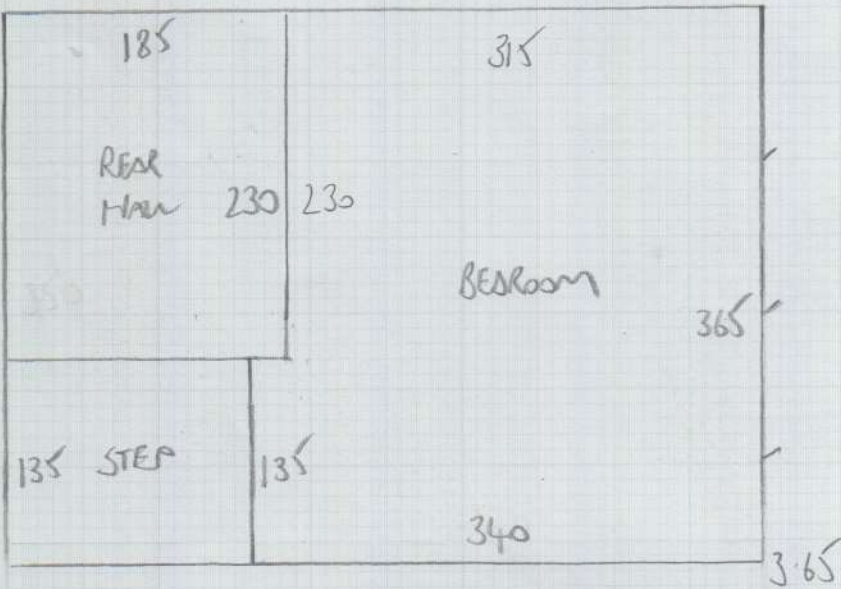

Job No: F27920  
 Name: GUPTA  
 Address: GROUND Floor Flat  
 78 LYSLIA ST SW6 6NE  
 Tel:  
 Sheet: 1-2

Dulham Scatter Free  
 COFFEE  
 Simple

4.30 x 5  
 3.05 x 5

$$\begin{array}{r} 4.30 \\ 3.65 \\ \hline 7.95m \end{array}$$

Job No: F27920  
Name: GUPTA  
Address: GROUND Floor Flat  
78 LYSIA ST SW6 6NE  
Tel:  
Sheet: 22

KITCHEN  
LAYERS OF VINYL  
ON HANDBOARD  
VIC TO STRIP UP  
& PLY. ALLOW  
FEATHEREDGE.