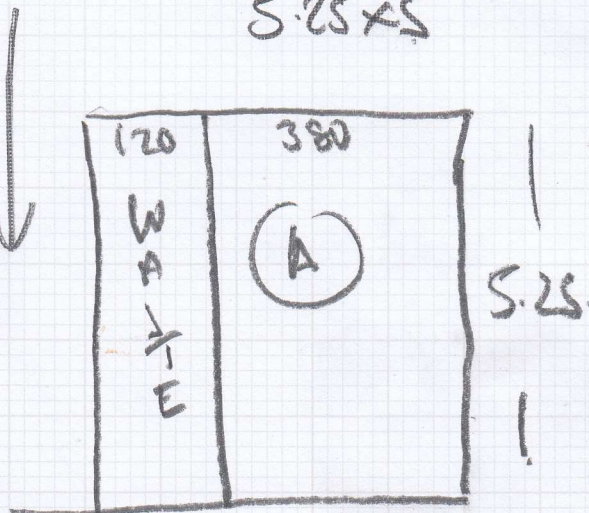

mrcarpet
 Job No: F 27927
 Name: SARAH THORNYCROFT - SMITH
 Address: 86 WALDO AVE
 LONDON
 SW6 6RD
 Tel:
 Sheet: of: 1-1

Back Bed
 DESIGNER LOCK
 SCENE IV.
 159

UPPT
 ENTRY GARAGE

5-10

5.25 x 5

3.75 x 5

MIDDLE Bed
 3.30

3.40 x 5
 5-00

LEAVE
 WASTE
 IN
 WAREHOUSE

* KEY DOUBLE LOCK +
 POS. BRICK THROUGH *