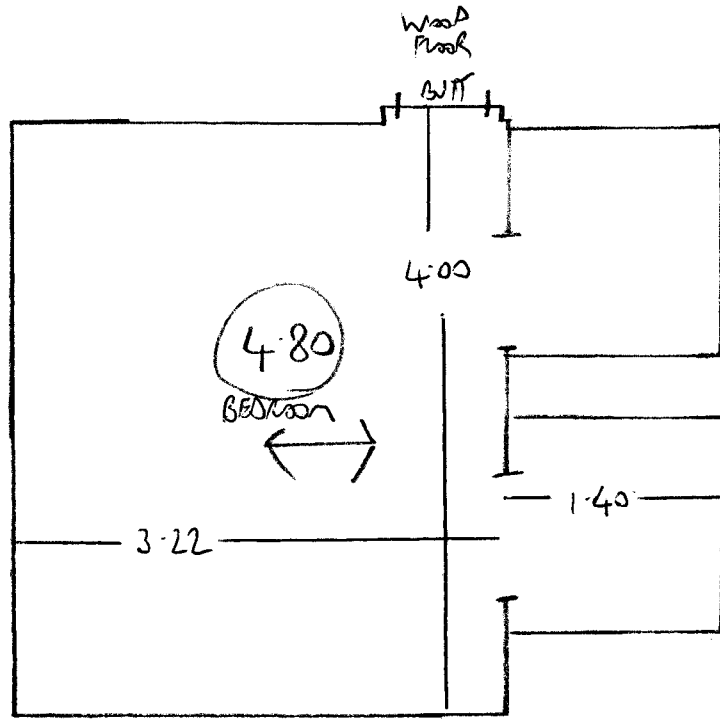

F26811  
FARLOW  
39 RUSSEL GARDEN MENS  
W14 8EU

1 OF 1

MODENA VELVET

1814

4.80 x 4MTR

RE-USE EXISTING

LOW TOG UNDERLAY