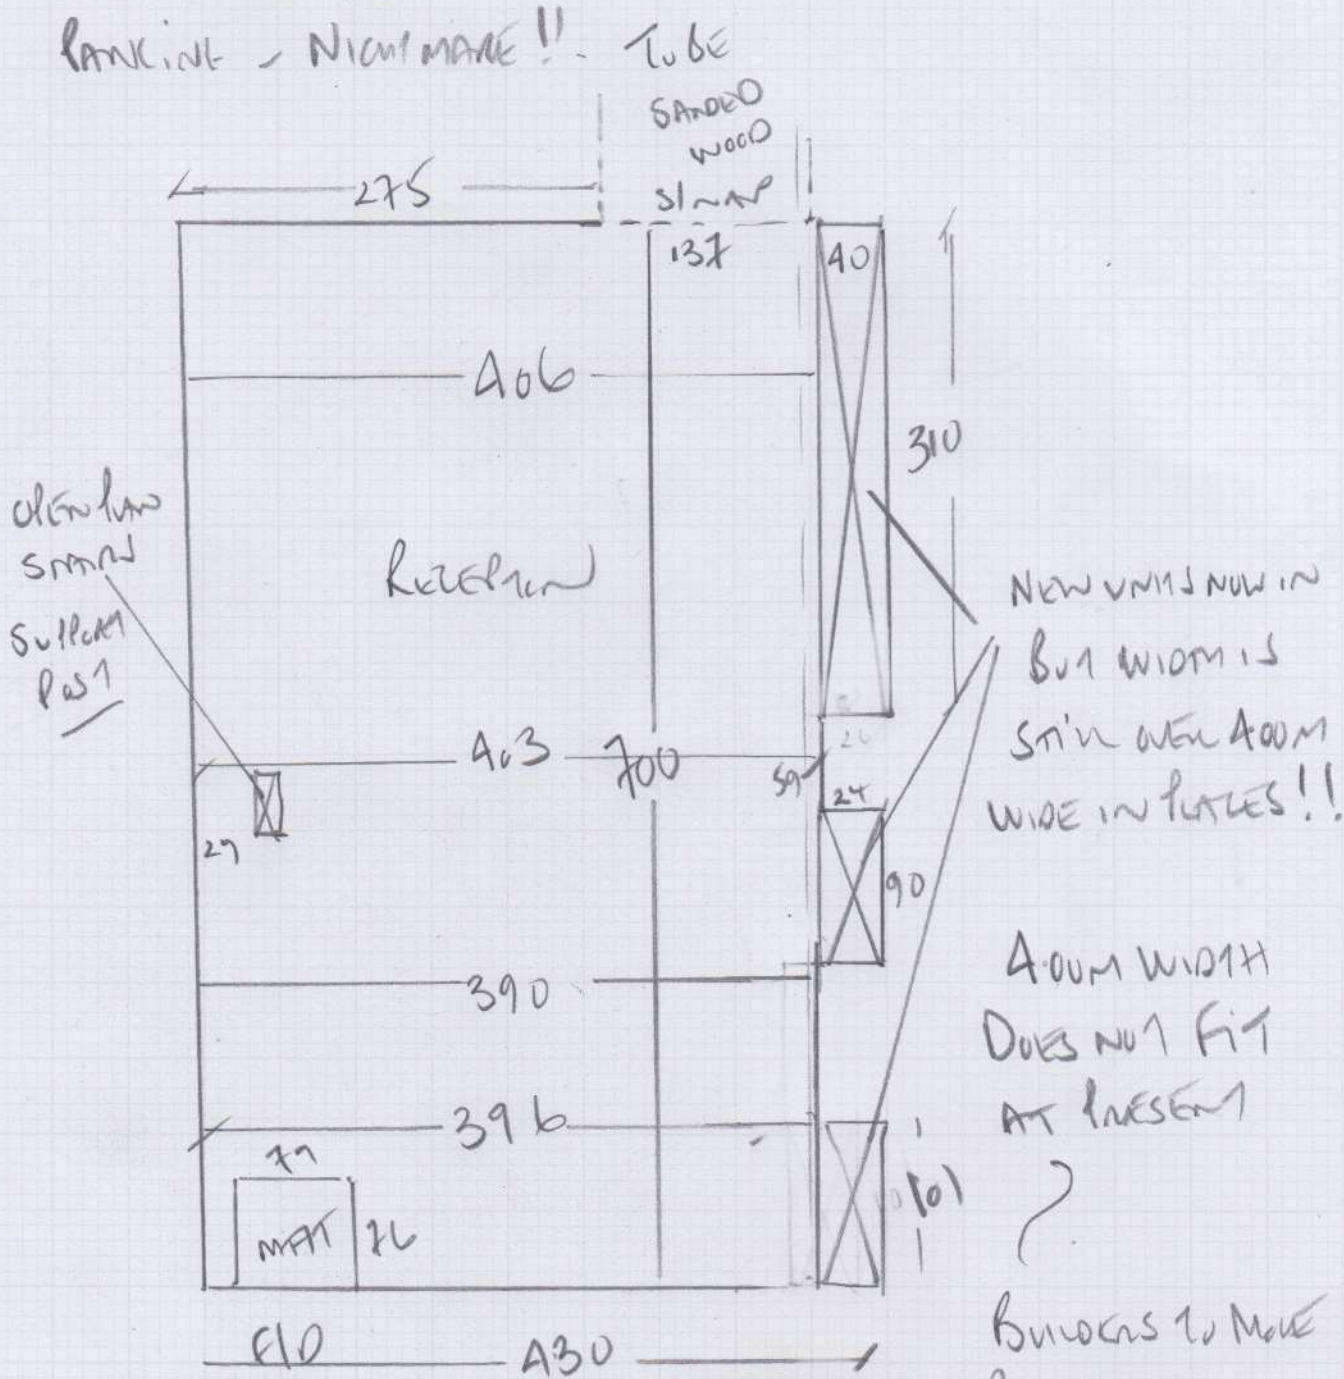

# Reception Room

EXISTING ROOM - ENGINEERED WOOD  
 SKIRTINGS FIXED OVER EXTENSION GAP  
 FURNITURE (EG 50)  
 BANKING - NIGHTMARE!! - TUBE

mrcarpets  
 Job No: F27840  
 Name: DOANEN - SMITH  
 Address: 16 CHILDS  
 SWS 9RT  
 Tel:  
 Sheet: of:

BUNDLES TO MAKE  
 CURBANS on  
 SCUM WITH A CARPET  
 TO BE SELECTED?