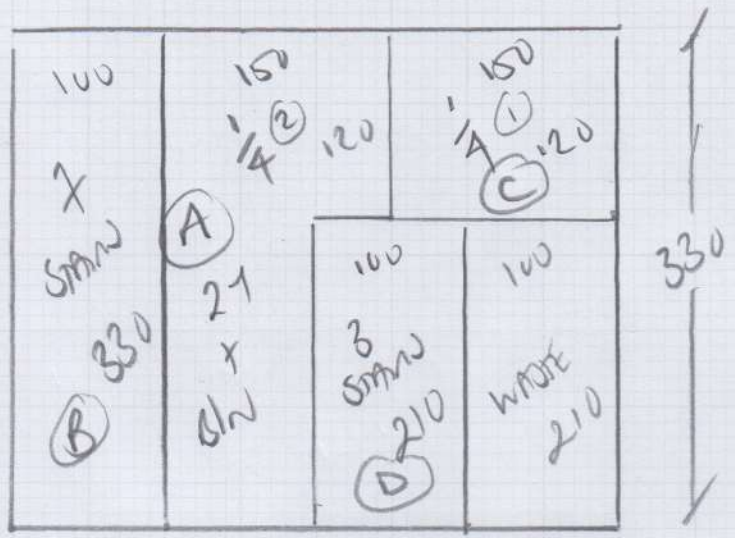

mrcarpets
 Job No: F27880
 Name: PASCOE
 Address: 35 WESTVIEW AVE
 SWIS GLQ
 Tel:
 Sheet: of:

"CUT ON SITE"
 "NOT AT WAREHOUSE!"

* TEMPLATE ON SITE *
 Full width +
 SEND TO WORKSHOP
 for holes to be
 TAPED * *

TAPE = 18 LINEAR
 METRES