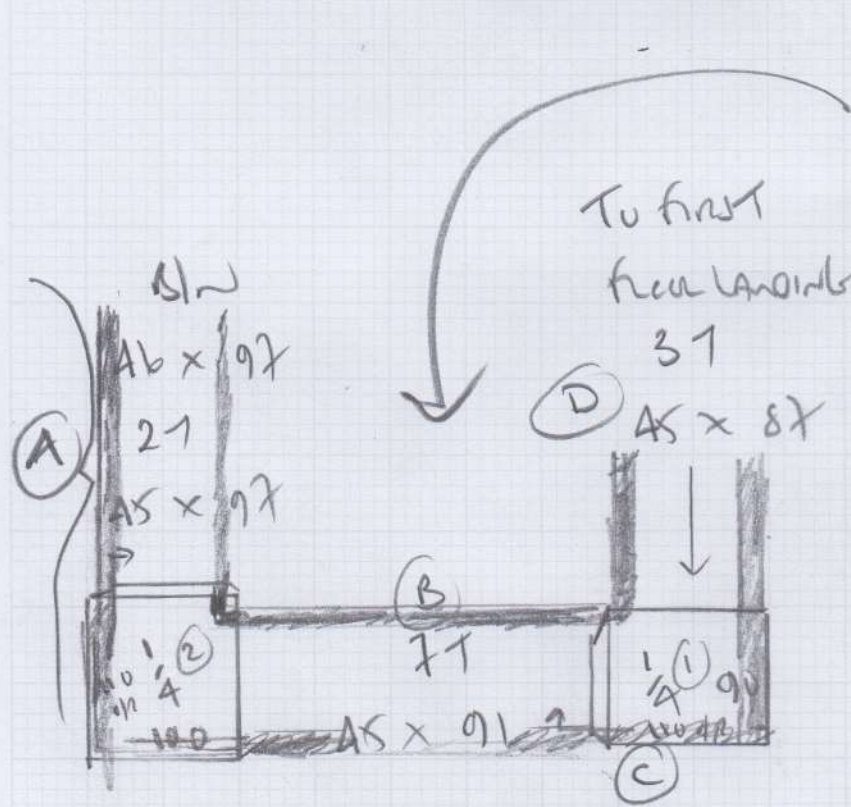

mrcarpets
 Job No: F27880
 Name: PASCOE
 Address: 35 WESTVIEW AVE
 SWIS GLQ
 Tel:
 Sheet: of:

"CUT ON SITE"
 "NOT AT WAREHOUSE!"

* TEMPLATE ON SITE *
 Full width +
 SEND TO WORKSHOP
 for holes to be
 TAPED * *

TAPE = 18 LINEAR
 METRES