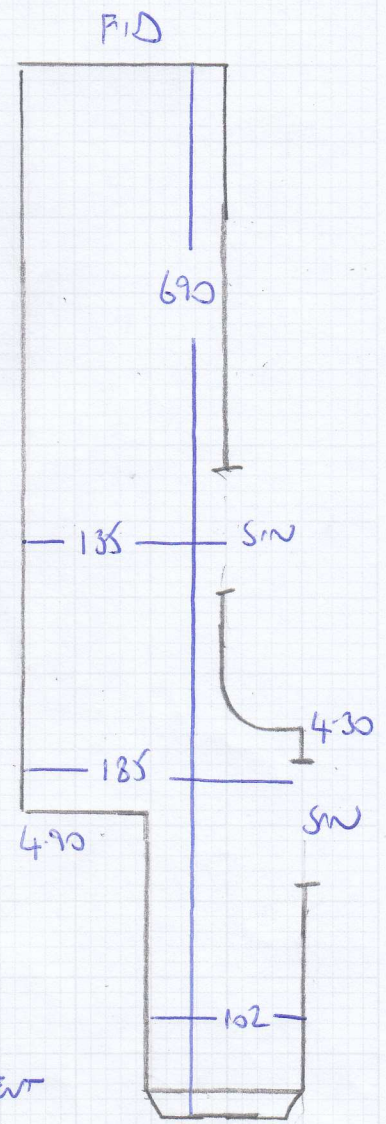

FIRST FLOOR
BATHROOM

FIRST FLOOR

mrcarpet

Job No: F2716X
Name: HEARD
Address: 24 LEIGHTON GROVE
NWS 2QP

Tel:
Sheet: 1 of 2

1.30m
x 4.00m
= 5.2m²

RISER 79x16
9 STAIRS 79x44

SXL
BELL TOWER
MUSIC ROOM

RUNNER
OUTSIDE
CIR

Basement
72x45
10 STAIRS

2 STAIRS
93x43

Bookcase

First Floor Plan

mrcarpets
Job No: F27165
Name: HERALD
Address: 24 LEIGHTON GROVE
NWS 20A
Tel:
Sheet: 22

TOP Floor