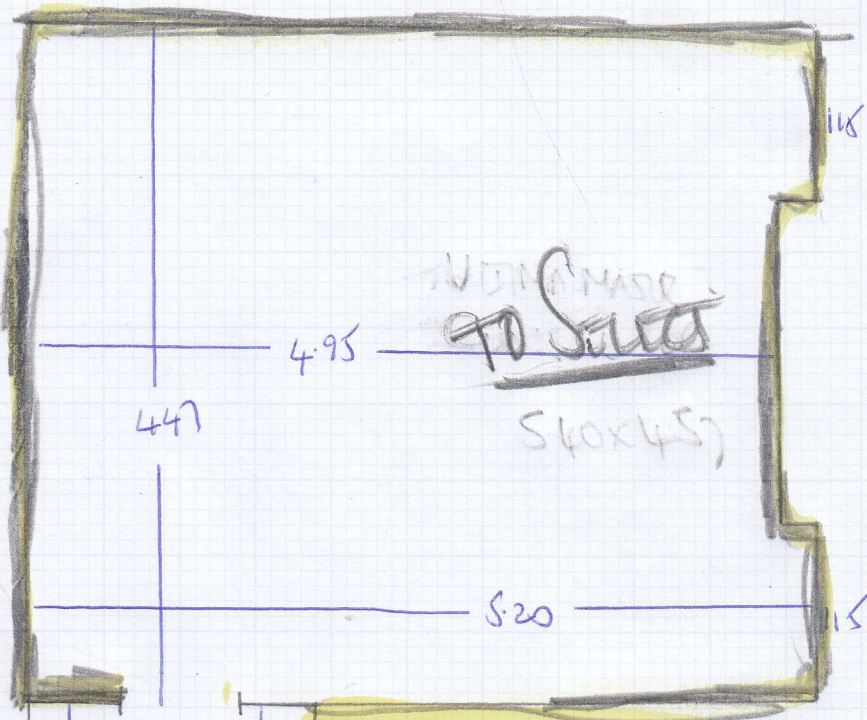

FIRST FLOOR
BATHROOM

FIRST FLOOR

mrcarpet

Job No: F2716X
Name: HEARD
Address: 24 LEIGHTON GROVE
NWS 2QP

Tel:
Sheet: 1 of 2

1.30m
x 4.00m
= 5.2m²

RISER 79x16
9 STAIRS 79x44

SXL
BELL TOWER
MUSIC ROOM

RUNNER
OUTSIDE
CIR

Basement
72x45
10 STAIRS

2 STAIRS
93x43

Bookcase

First Floor Plan

mrcarpets
Job No: F27165
Name: HERALD
Address: 24 LEIGHTON GROVE
NWS 20A
Tel:
Sheet: 22

TOP Floor