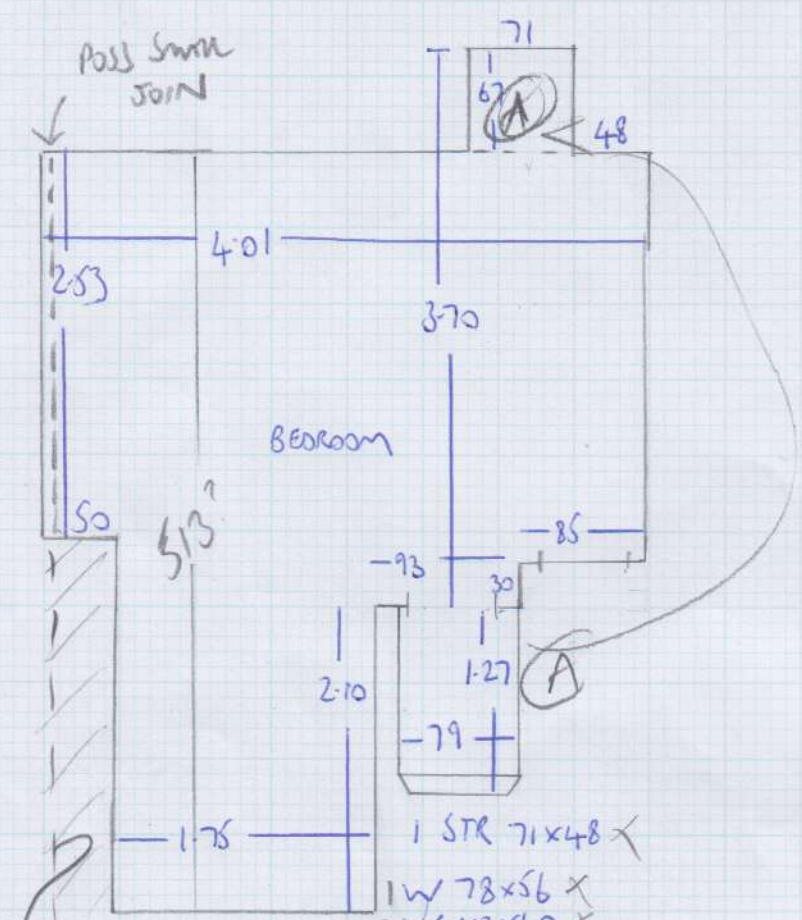

Job No:
Name: **Tonking**
Address: **3810 Douglas Cr
NW6 7RP**
Tel:
Sheet: of:

WEST END VIEW
Colour

Room 530 x 457

2A.22m²

'SEAM TO SMALL RECESS'

Job No: F24847
 Name: TONKING
 Address: 388 DOUGLAS ROAD
 NW6 7RP
 Tel:
 Sheet: 2 of 2

TOP FLOOR

Now been
 REMOVED

- 1 STR 71x48 X
- 1 W 78x56 X
- 2 W 102x60 X
- 3 W 105x73 X
- 4 W 71x56 X
- 5 W 78x56 X
- 6 W 102x59 X
- 7 W 102x73 X
- 8 W 71x57 X
- 4 STRS 71x48 X

LANDING (WOOD)
 RISER 82x15
 4 STRS 82

NOVINGS TO BE FITTED? - YES BY CLIENT!

RISER 78x16
 11 STAIRS 83

CLOSE COVER 1ST FLIGHT STAIRS

FIRST FLOOR
 REAR BEDROOM

EXISTING COVER
 SIN OR COVER

Job No: F24847
 Name: TONKING
 Address: 388 DOUGLAS ROAD
 NW6 7RP
 Tel: _____
 Sheet: 1 of 2

WOODWOOD
 MIRAGE GOTHIC
 11.50m x 4.00m

Job No: F24847
 Name: TONKING
 Address: 388 DOUGLAS ROAD
 NW6 7RP
 Tel:
 Sheet: 2 OF 2

TOP FLOOR

- 1 STR 71x48 X
- 1 W 78x56 X
- 2 W 102x60 X
- 3 W 105x73 X
- 4 W 71x56 X
- 5 W 78x56 X
- 6 W 102x59 X
- 7 W 102x73 X
- 8 W 71x57 X
- 4 STRS 71x48 X