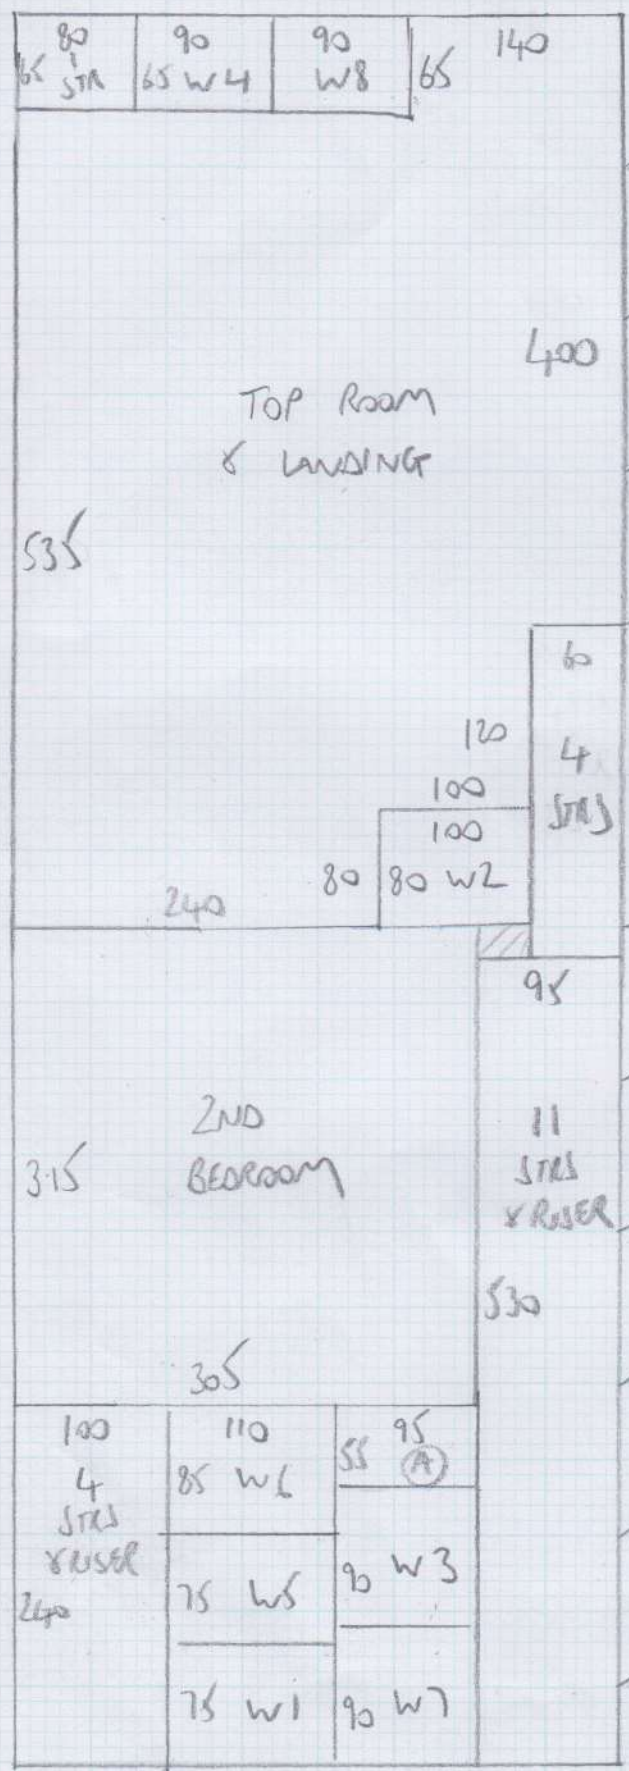

Job No:
Name: **Tonking**
Address: **3810 Douglas Cr
NW6 7RP**
Tel:
Sheet: of:

WEST END VIEW
Colour

Room 530 x 457

2A.22m²

'SEAM TO SMALL RECESS'

Job No: F24847
 Name: TONKING
 Address: 388 DOUGLAS ROAD
 NW6 7RP
 Tel:
 Sheet: 2 of 2

TOP FLOOR

Now been
 REMOVED

- 1 STR 71x48 X
- 1 W 78x56 X
- 2 W 102x60 X
- 3 W 105x73 X
- 4 W 71x56 X
- 5 W 78x56 X
- 6 W 102x59 X
- 7 W 102x73 X
- 8 W 71x57 X
- 4 STRS 71x48 X

LANDING (WOOD)
 RISER 82x15
 4 STRS 82

NOVINGS TO BE FITTED? - YES BY CLIENT!

RISER 78x16
 11 STAIRS 83

CLOSE COVER 1ST FLIGHT STAIRS

FIRST FLOOR
 REAR BEDROOM

EXISTING COVER
 SIN OR COVER

Job No: F24847
 Name: TONKING
 Address: 388 DOUGLAS ROAD
 NW6 7RP
 Tel: _____
 Sheet: 1 of 2

WOODWOOD
 MIRAGE GOTHIC
 11.50m x 4.00m

Job No: F24847
 Name: TONKING
 Address: 388 DOUGLAS ROAD
 NW6 7RP
 Tel:
 Sheet: 2 OF 2

TOP FLOOR

- 1 STR 71x48 X
- 1 W 78x56 X
- 2 W 102x60 X
- 3 W 105x73 X
- 4 W 71x56 X
- 5 W 78x56 X
- 6 W 102x59 X
- 7 W 102x73 X
- 8 W 71x57 X
- 4 STRS 71x48 X