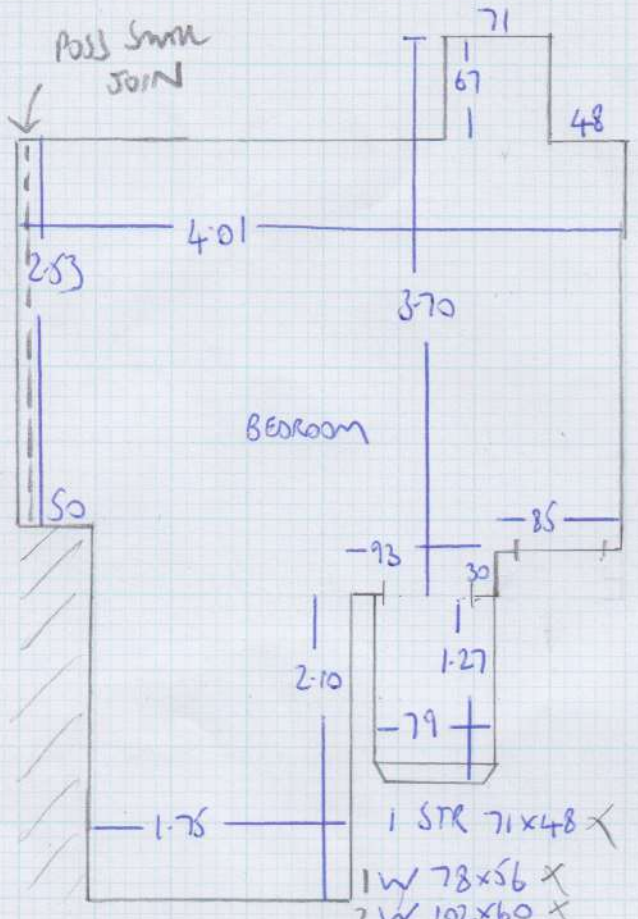

Job No:
Name: **Tonking**
Address: **3810 Douglas Cr
NW6 7RP**
Tel:
Sheet: of:

WEST END VIEW
Colour

Room 530 x 457

2A.22m²

'SEAM TO SMALL RECESS'

Job No: F24847
 Name: TONKING
 Address: 388 DOUGLAS ROAD
 NW6 7RP
 Tel:
 Sheet: 2 of 2

TOP FLOOR

Now been
 REMOVED

- 1 STR 71x48 X
- 1 W 78x56 X
- 2 W 102x60 X
- 3 W 105x73 X
- 4 W 71x56 X
- 5 W 78x56 X
- 6 W 102x59 X
- 7 W 102x73 X
- 8 W 71x57 X
- 4 STRS 71x48 X

LANDING (WOOD)
 RISER 82x15
 4 STRS 82

NOVINGS TO BE FITTED? - YES BY CLIENT!

RISER 78x16
 11 STAIRS 83

CLOSE COVER 1ST FLIGHT STAIRS

FIRST FLOOR
 REAR BEDROOM

EXISTING COVER
 SIN OR COVER

Job No: F24847
 Name: TONKING
 Address: 388 DOUGLAS ROAD
 NW6 7RP
 Tel: _____
 Sheet: 1 of 2

WOODWOOD
 MIRAGE GOTHIC
 11.50m x 4.00m

Job No: F24847
 Name: TONKING
 Address: 388 DOUGLAS ROAD
 NW6 7RP
 Tel:
 Sheet: 2 OF 2

TOP FLOOR

- 1 STR 71x48 X
- 1 W 78x56 X
- 2 W 102x60 X
- 3 W 105x73 X
- 4 W 71x56 X
- 5 W 78x56 X
- 6 W 102x59 X
- 7 W 102x73 X
- 8 W 71x57 X
- 4 STRS 71x48 X