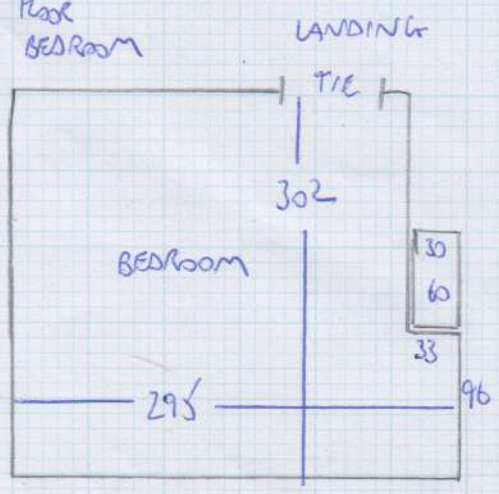

Job No:
Name: **Tonking**
Address: **3810 Douglas Cr
NW6 7RP**
Tel:
Sheet: of:

WEST END VIEW
Colour

Room 530 x 457

2A.22m²

'SEAM TO SMALL RECESS'

Job No: F24847
 Name: TONKING
 Address: 388 DOUGLAS ROAD
 NW6 7RP
 Tel:
 Sheet: 2 of 2

TOP FLOOR

Now been
 REMOVED

- 1 STR 71x48 X
- 1 W 78x56 X
- 2 W 102x60 X
- 3 W 105x73 X
- 4 W 71x56 X
- 5 W 78x56 X
- 6 W 102x59 X
- 7 W 102x73 X
- 8 W 71x57 X
- 4 STRS 71x48 X

LANDING (WOOD)
 RISER 82x15
 4 STRS 82

NOVINGS TO BE FITTED? - YES BY CLIENT!

RISER 78x16
 11 STAIRS 83

CLOSE COVER 1ST FLIGHT STAIRS

FIRST FLOOR
 REAR BEDROOM

EXISTING COVER
 SIN OR COVER

Job No: F24847
 Name: TONKING
 Address: 388 DOUGLAS ROAD
 NW6 7RP
 Tel: _____
 Sheet: 1 of 2