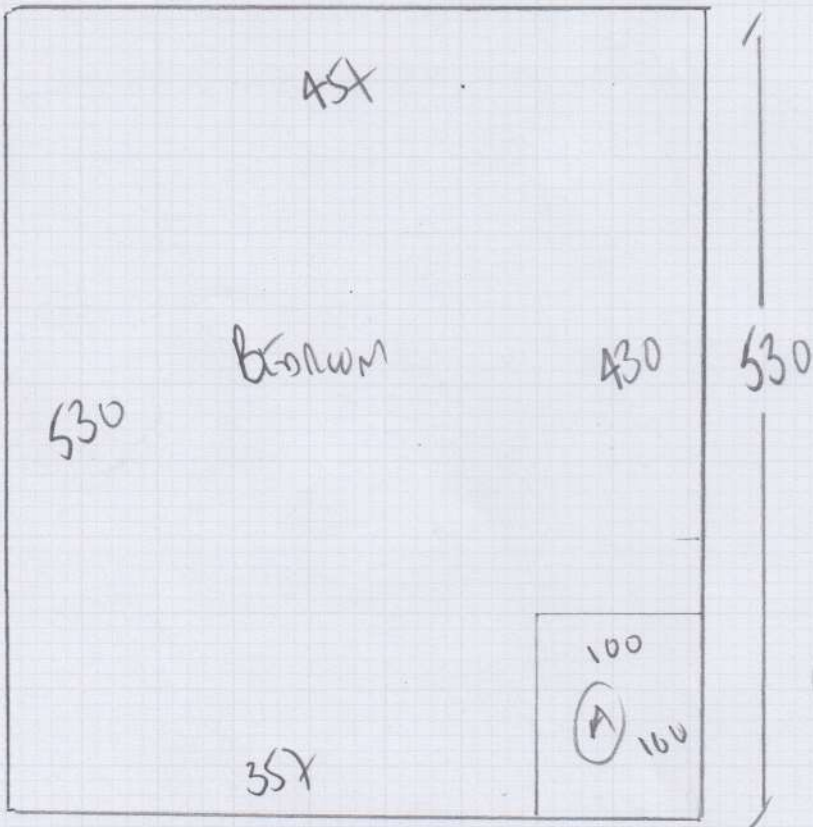

Job No:
Name: **Tonking**
Address: **3810 Douglas Cr
NW6 7RP**
Tel:
Sheet: of:

WEST END VIEW
Colour

Room 530 x 457

2A.22m²

'SEAM TO SMALL RECESS'

Job No: F24847
 Name: TONKING
 Address: 388 DOUGLAS ROAD
 NW6 7RP
 Tel:
 Sheet: 2 of 2

TOP FLOOR

Now been
 REMOVED

- 1 STR 71x48 X
- 1 W 78x56 X
- 2 W 102x60 X
- 3 W 105x73 X
- 4 W 71x56 X
- 5 W 78x56 X
- 6 W 102x59 X
- 7 W 102x73 X
- 8 W 71x57 X
- 4 STRS 71x48 X

LANDING (WOOD)
 RISER 82x15
 4 STRS 82

NOVINGS TO BE FITTED? - YES BY CLIENT!

RISER 78x16
 11 STAIRS 83

CLOSE COVER 1ST FLIGHT STAIRS

FIRST FLOOR
 REAR BEDROOM

EXISTING COVER
 SIN OR COVER

Job No: F24847
 Name: TONKING
 Address: 388 DOUGLAS ROAD
 NW6 7RP
 Tel: _____
 Sheet: 1 of 2

WOODWOOD
 MIRAGE GOTHIC
 11.50m x 4.00m

Job No: F24847
 Name: TONKING
 Address: 388 DOUGLAS ROAD
 NW6 7RP
 Tel:
 Sheet: 2 OF 2

TOP FLOOR

- 1 STR 71x48 X
- 1 W 78x56 X
- 2 W 102x60 X
- 3 W 105x73 X
- 4 W 71x56 X
- 5 W 78x56 X
- 6 W 102x59 X
- 7 W 102x73 X
- 8 W 71x57 X
- 4 STRS 71x48 X